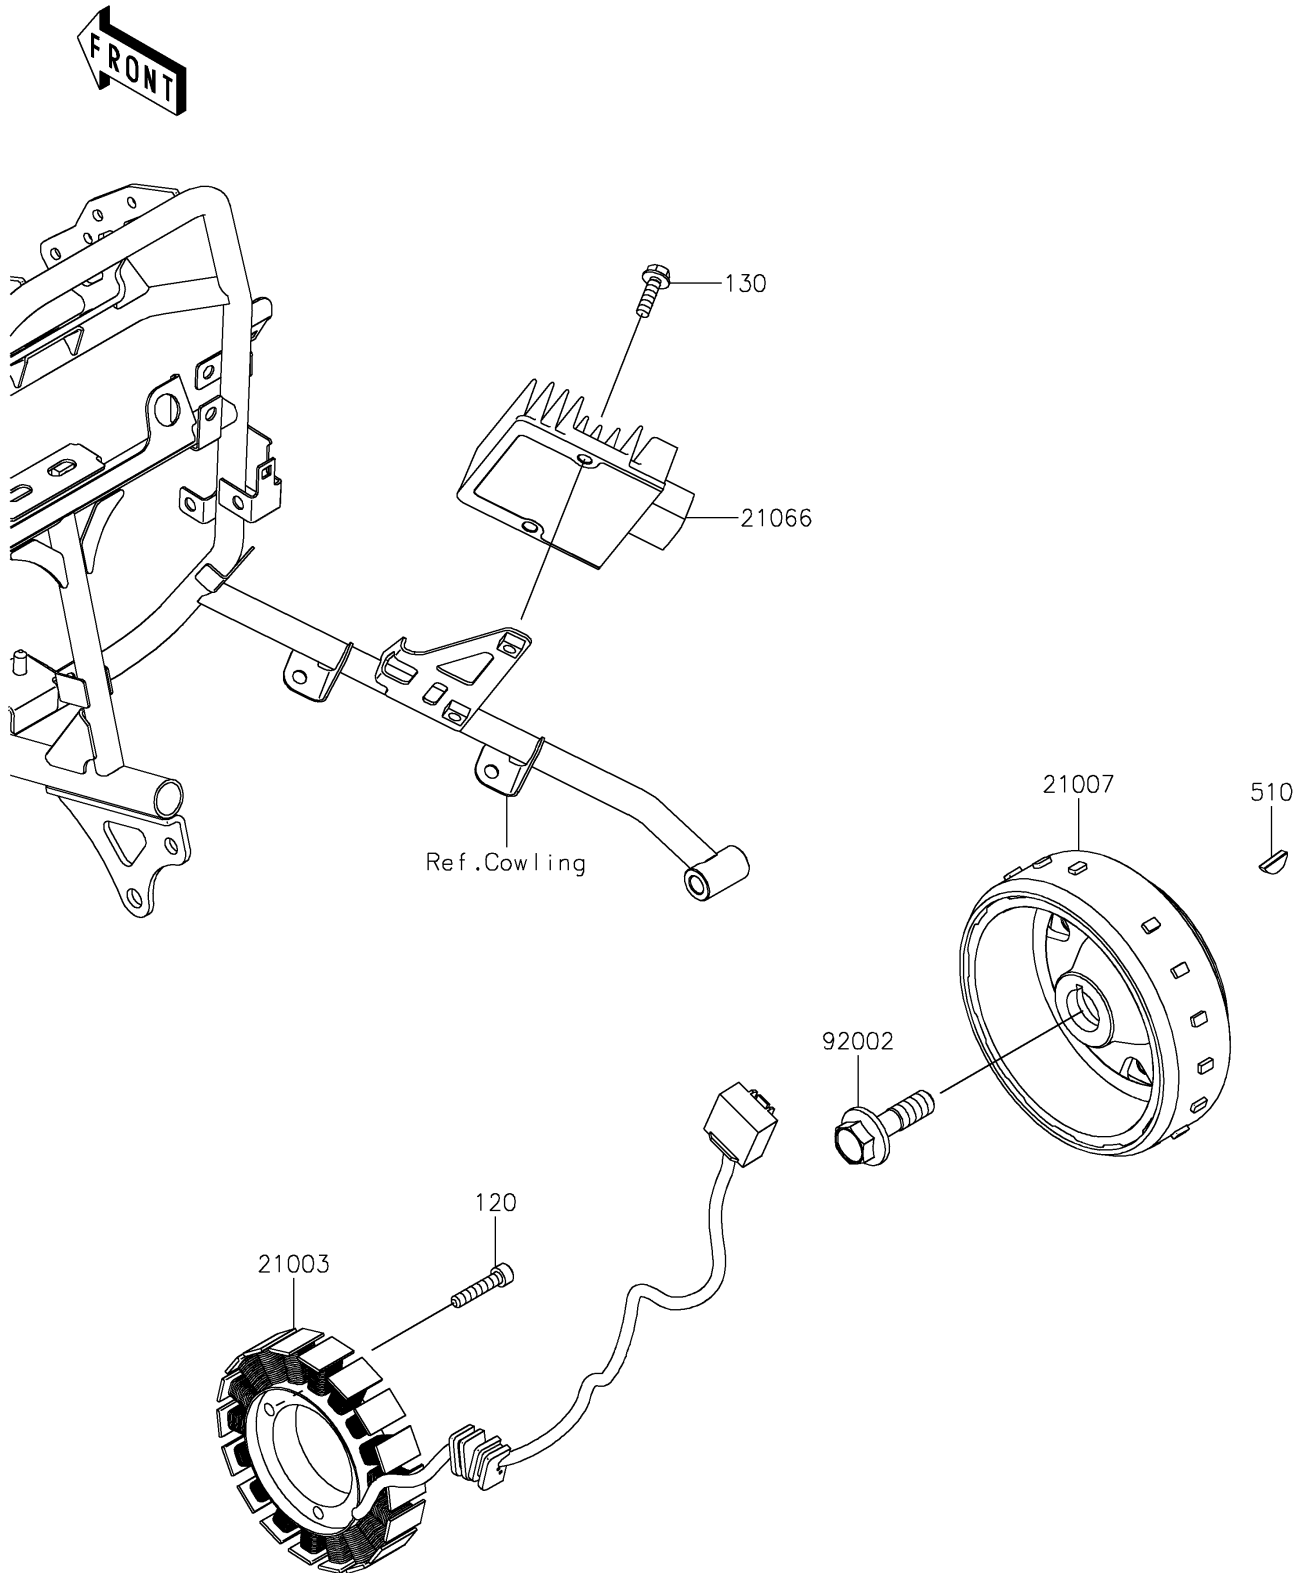

2025 KLR650 Adventure ABS PARTS DIAGRAM

Generator

E1810

2025 KLR650 Adventure ABS PARTS LIST

Generator

ITEM NAME	PART NUMBER	QUANTITY
STATOR (Ref # 21003)	21003-0208	1
ROTOR (Ref # 21007)	21007-0708	1
REGULATOR-VOLTAGE (Ref # 21066)	21066-0761	1
BOLT,FLANGED,12X40 (Ref # 92002)	92002-1693	1
BOLT-SOCKET,6X30 (Ref # 120)	120CA0630	3
BOLT-FLANGED,6X20 (Ref # 130)	130BA0620	2
KEY-WOODRUFF (Ref # 510)	510A4200	1