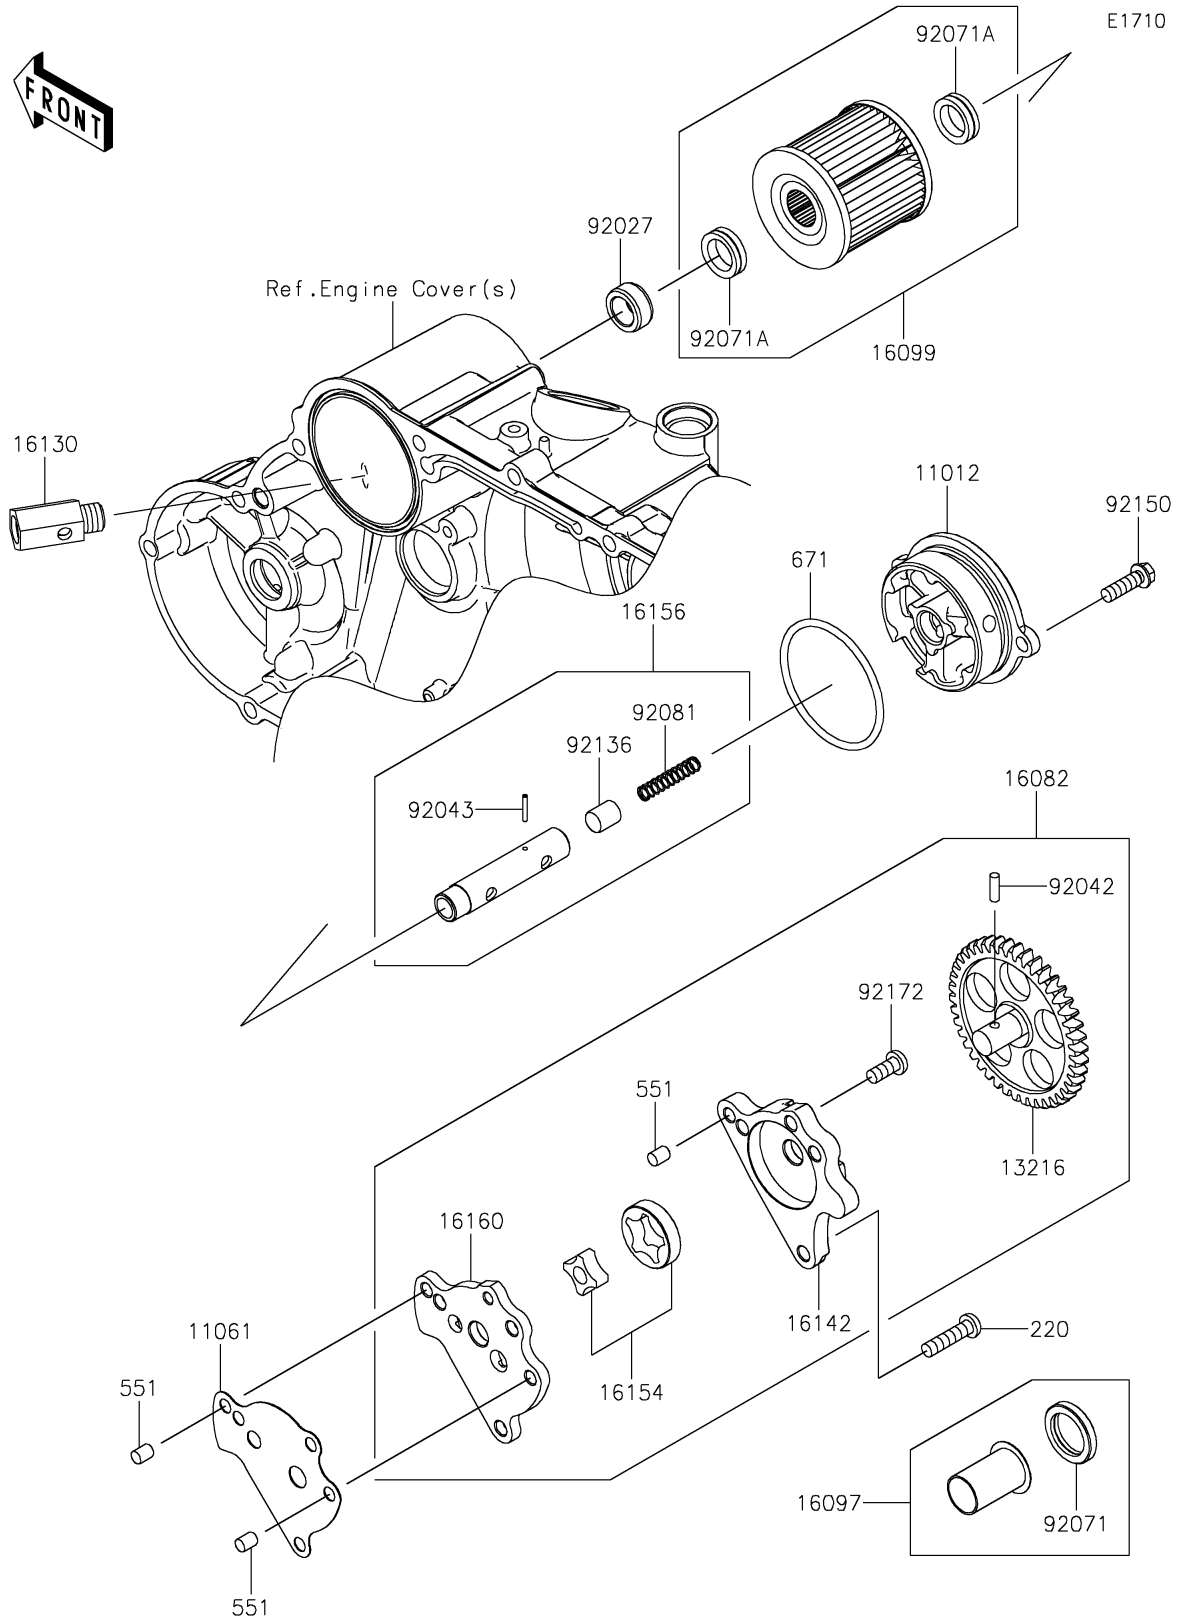

2025 KLR650 Adventure ABS PARTS DIAGRAM

Oil Pump

2025 KLR650 Adventure ABS PARTS LIST

Oil Pump

ITEM NAME	PART NUMBER	QUANTITY
CAP,OIL FILTER (Ref # 11012)	11012-1538	1
GASKET,OIL PUMP (Ref # 11061)	11061-0430	1
GEAR-COMP,OIL PUMP (Ref # 13216)	13216-1146	1
PUMP-ASSY-OIL (Ref # 16082)	16082-1088	1
FILTER-ASSY-OIL (Ref # 16097)	16097-1001	1
ELEMENT-OIL FILTER (Ref # 16099)	16099-004	1
VALVE-ASSY-RELIEF (Ref # 16130)	16130-1063	1
COVER-PUMP (Ref # 16142)	16142-1078	1
ROTOR-PUMP (Ref # 16154)	16154-1008	1
PISTON-ASSY,VALVE,BY-PASS (Ref # 16156)	16156-002	1
BODY (Ref # 16160)	16160-1137	1
COLLAR,13X20X9 (Ref # 92027)	92027-1695	1
PIN,DOWEL,4X12.8 (Ref # 92042)	92042-041	1
PIN,SPRING,2.2X13.5 (Ref # 92043)	92043-123	1
GROMMET,OIL STRAINER (Ref # 92071)	92071-100	1
GROMMET,OIL FILTER (Ref # 92071A)	92071-101	2
SPRING,PISTON (Ref # 92081)	92081-043	1
VALVE (Ref # 92136)	92136-002	1
BOLT,6X20 (Ref # 92150)	92150-1010	2
SCREW,6X14 (Ref # 92172)	92172-0273	1
SCREW-PAN-CROS,6X25 (Ref # 220)	220AA0625	3
PIN-DOWEL,6X8 (Ref # 551)	551A0608	3
O RING,55MM (Ref # 671)	671B2555	1