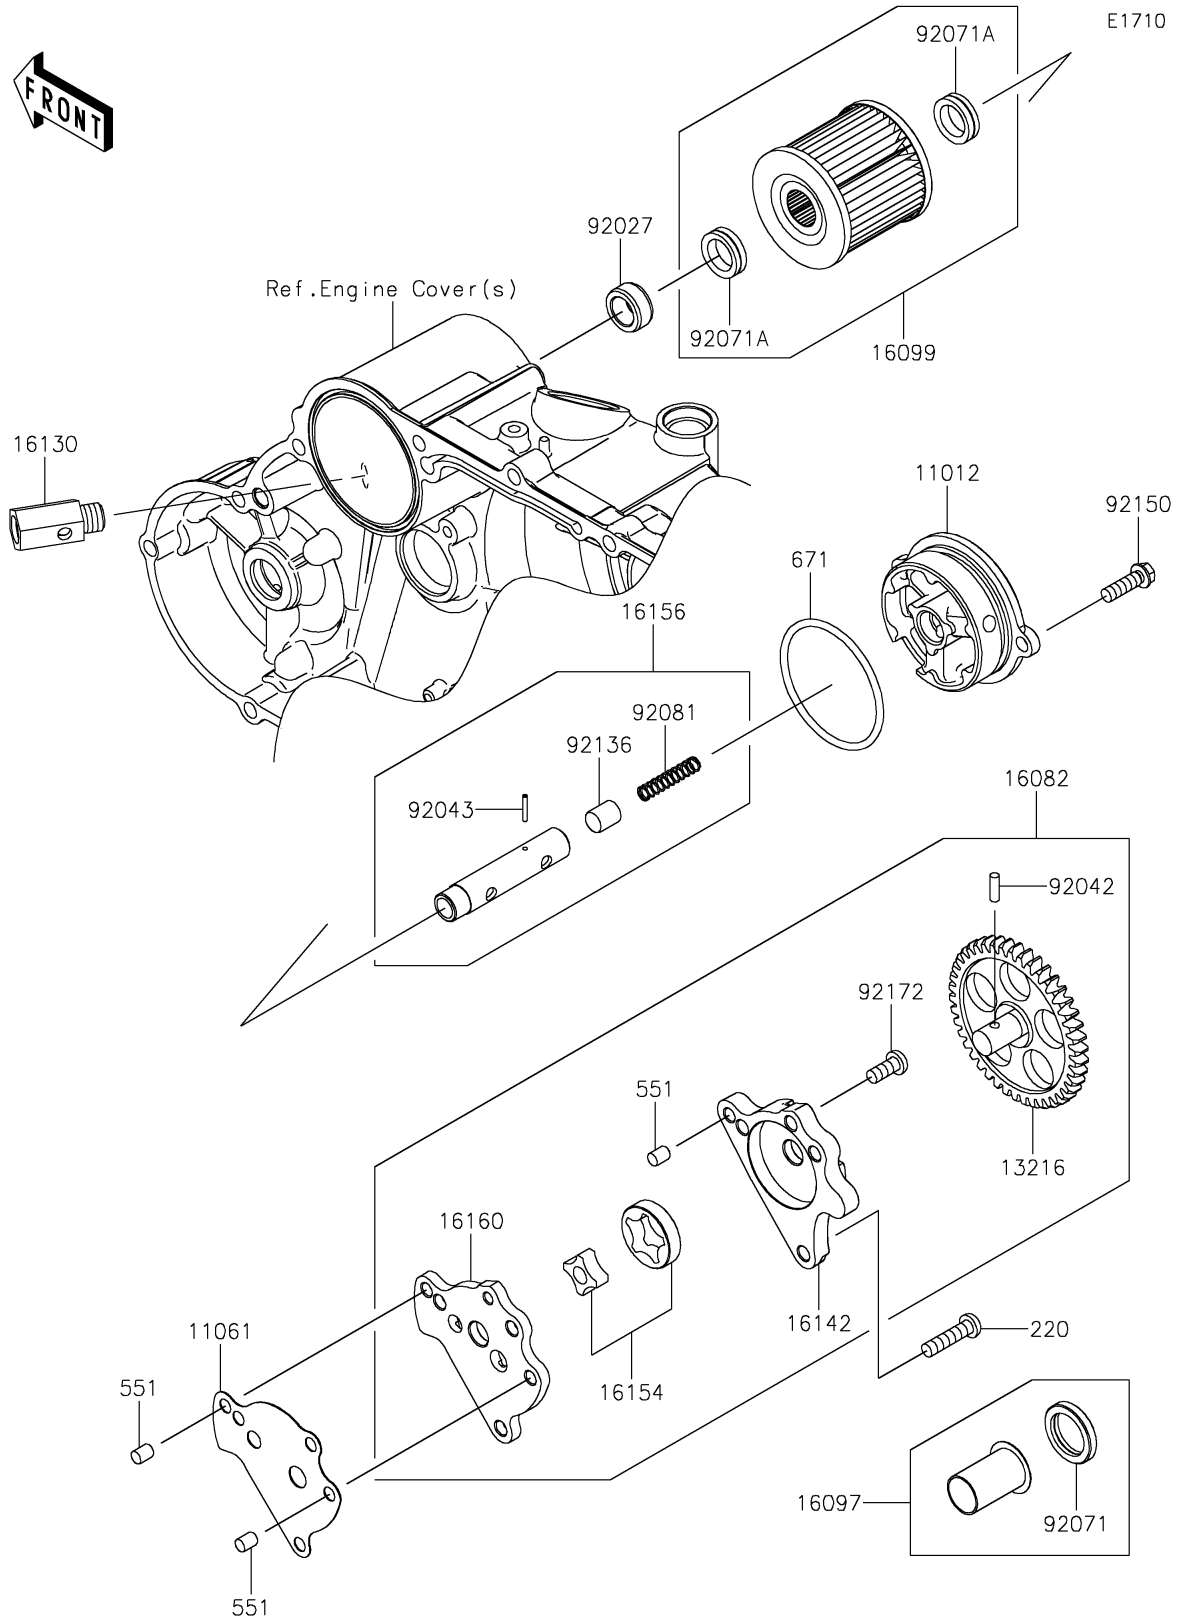

# 2025 KLR650 Adventure ABS PARTS DIAGRAM

## Oil Pump

## 2025 KLR650 Adventure ABS PARTS LIST

### Oil Pump

ITEM NAME	PART NUMBER	QUANTITY
CAP,OIL FILTER (Ref # 11012)	11012-1538	1
GASKET,OIL PUMP (Ref # 11061)	11061-0430	1
GEAR-COMP,OIL PUMP (Ref # 13216)	13216-1146	1
PUMP-ASSY-OIL (Ref # 16082)	16082-1088	1
FILTER-ASSY-OIL (Ref # 16097)	16097-1001	1
ELEMENT-OIL FILTER (Ref # 16099)	16099-004	1
VALVE-ASSY-RELIEF (Ref # 16130)	16130-1063	1
COVER-PUMP (Ref # 16142)	16142-1078	1
ROTOR-PUMP (Ref # 16154)	16154-1008	1
PISTON-ASSY,VALVE,BY-PASS (Ref # 16156)	16156-002	1
BODY (Ref # 16160)	16160-1137	1
COLLAR,13X20X9 (Ref # 92027)	92027-1695	1
PIN,DOWEL,4X12.8 (Ref # 92042)	92042-041	1
PIN,SPRING,2.2X13.5 (Ref # 92043)	92043-123	1
GROMMET,OIL STRAINER (Ref # 92071)	92071-100	1
GROMMET,OIL FILTER (Ref # 92071A)	92071-101	2
SPRING,PISTON (Ref # 92081)	92081-043	1
VALVE (Ref # 92136)	92136-002	1
BOLT,6X20 (Ref # 92150)	92150-1010	2
SCREW,6X14 (Ref # 92172)	92172-0273	1
SCREW-PAN-CROS,6X25 (Ref # 220)	220AA0625	3
PIN-DOWEL,6X8 (Ref # 551)	551A0608	3
O RING,55MM (Ref # 671)	671B2555	1