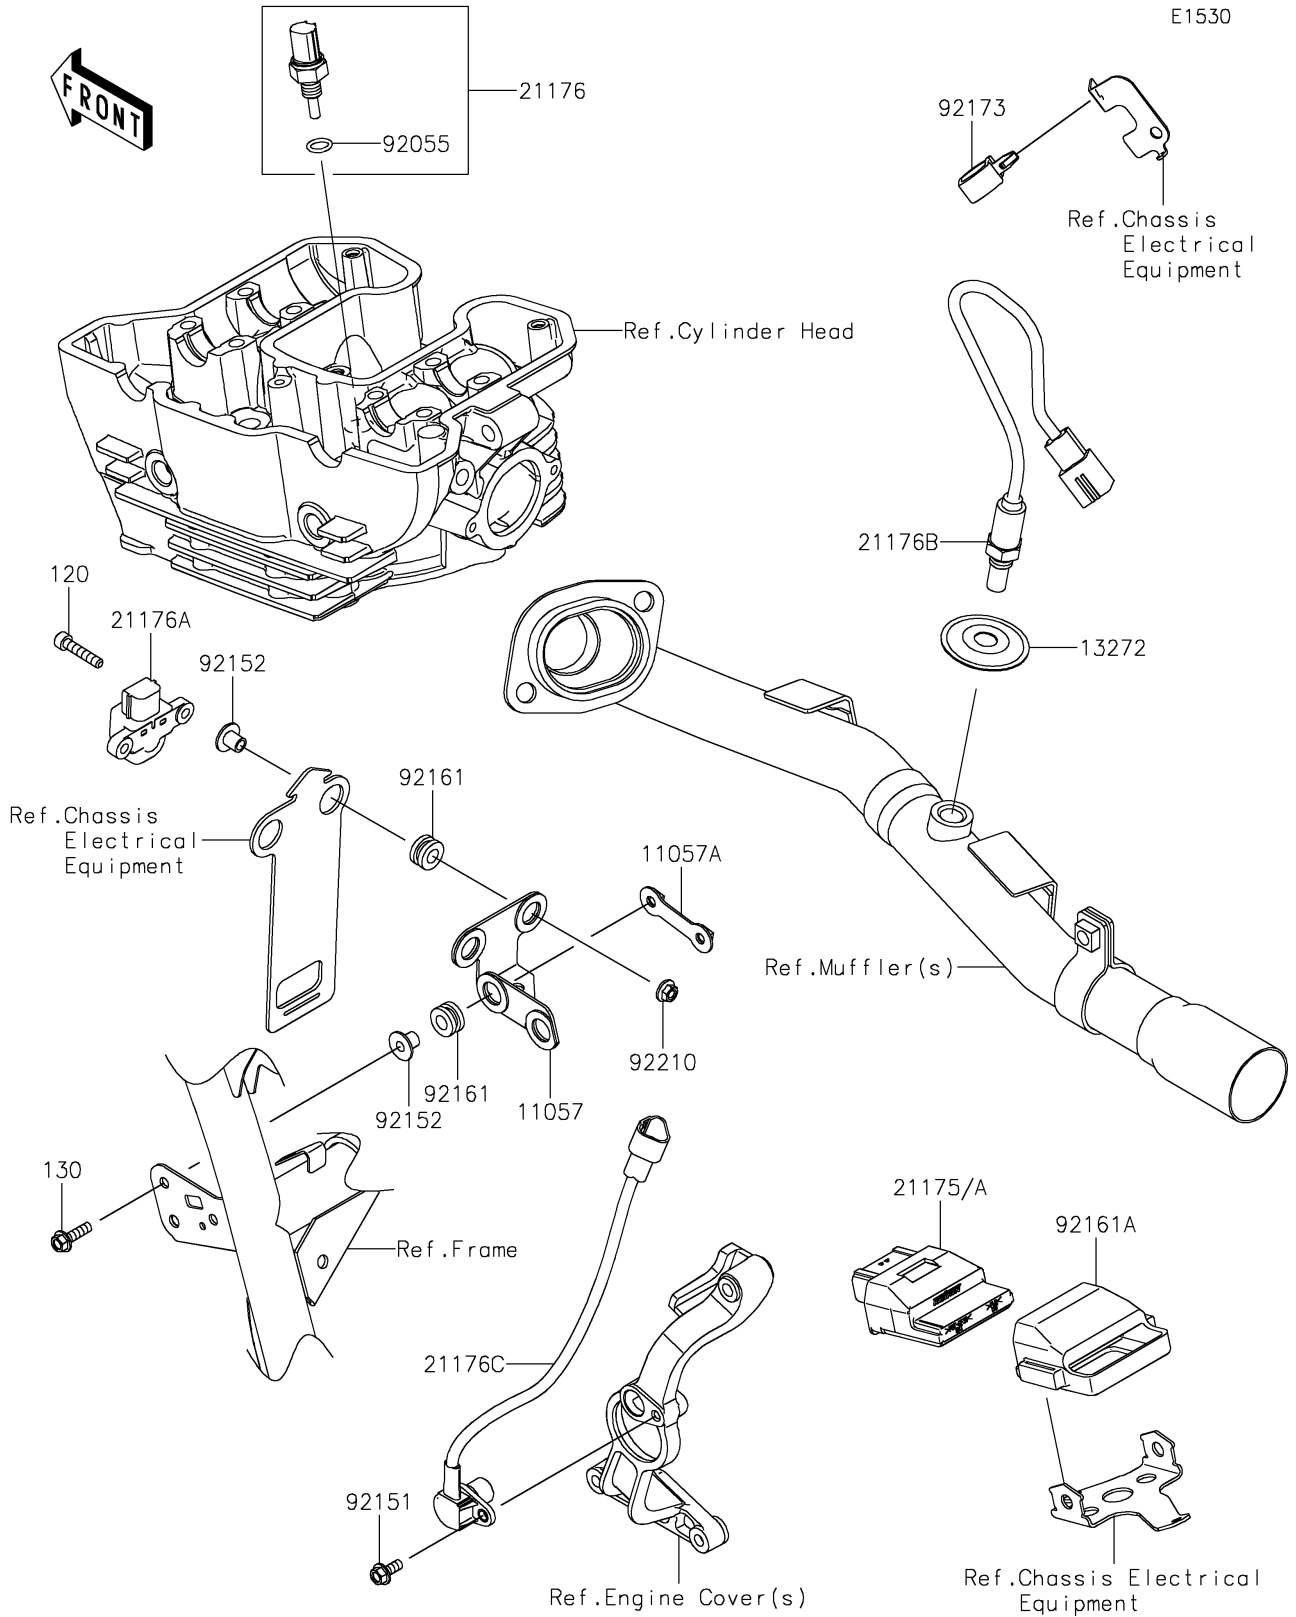

2025 KLR650 Adventure ABS PARTS DIAGRAM

Fuel Injection

2025 KLR650 Adventure ABS PARTS LIST

Fuel Injection

ITEM NAME	PART NUMBER	QUANTITY
BRACKET,VEHICLE DOWN SENSOR (Ref # 11057)	11057-7429	1
BRACKET (Ref # 11057A)	11057-7434	1
PLATE,O2 SENSOR (Ref # 13272)	13272-3888	1
SENSOR,WATER TEMP (Ref # 21176)	21176-0009	1
SENSOR,VEHICLE-DOWN (Ref # 21176A)	21176-0026	1
SENSOR,OXYGEN (Ref # 21176B)	21176-0993	1
SENSOR,SPEED SENSOR (Ref # 21176C)	21176-0996	1
RING-O,9.5X1.9 (Ref # 92055)	92055-0016	1
BOLT,FLANGED,5X12 (Ref # 92151)	92151-1305	1
COLLAR (Ref # 92152)	92152-1592	4
DAMPER,8X16X8.6 (Ref # 92161)	92161-0685	4
DAMPER,ECU (Ref # 92161A)	92161-2358	1
CLAMP (Ref # 92173)	92173-2462	1
NUT,FLANGED,5MM (Ref # 92210)	92210-0007	2
BOLT-SOCKET,5X25 (Ref # 120)	120CA0525	2
BOLT-FLANGED,5X18 (Ref # 130)	130BB0518	2