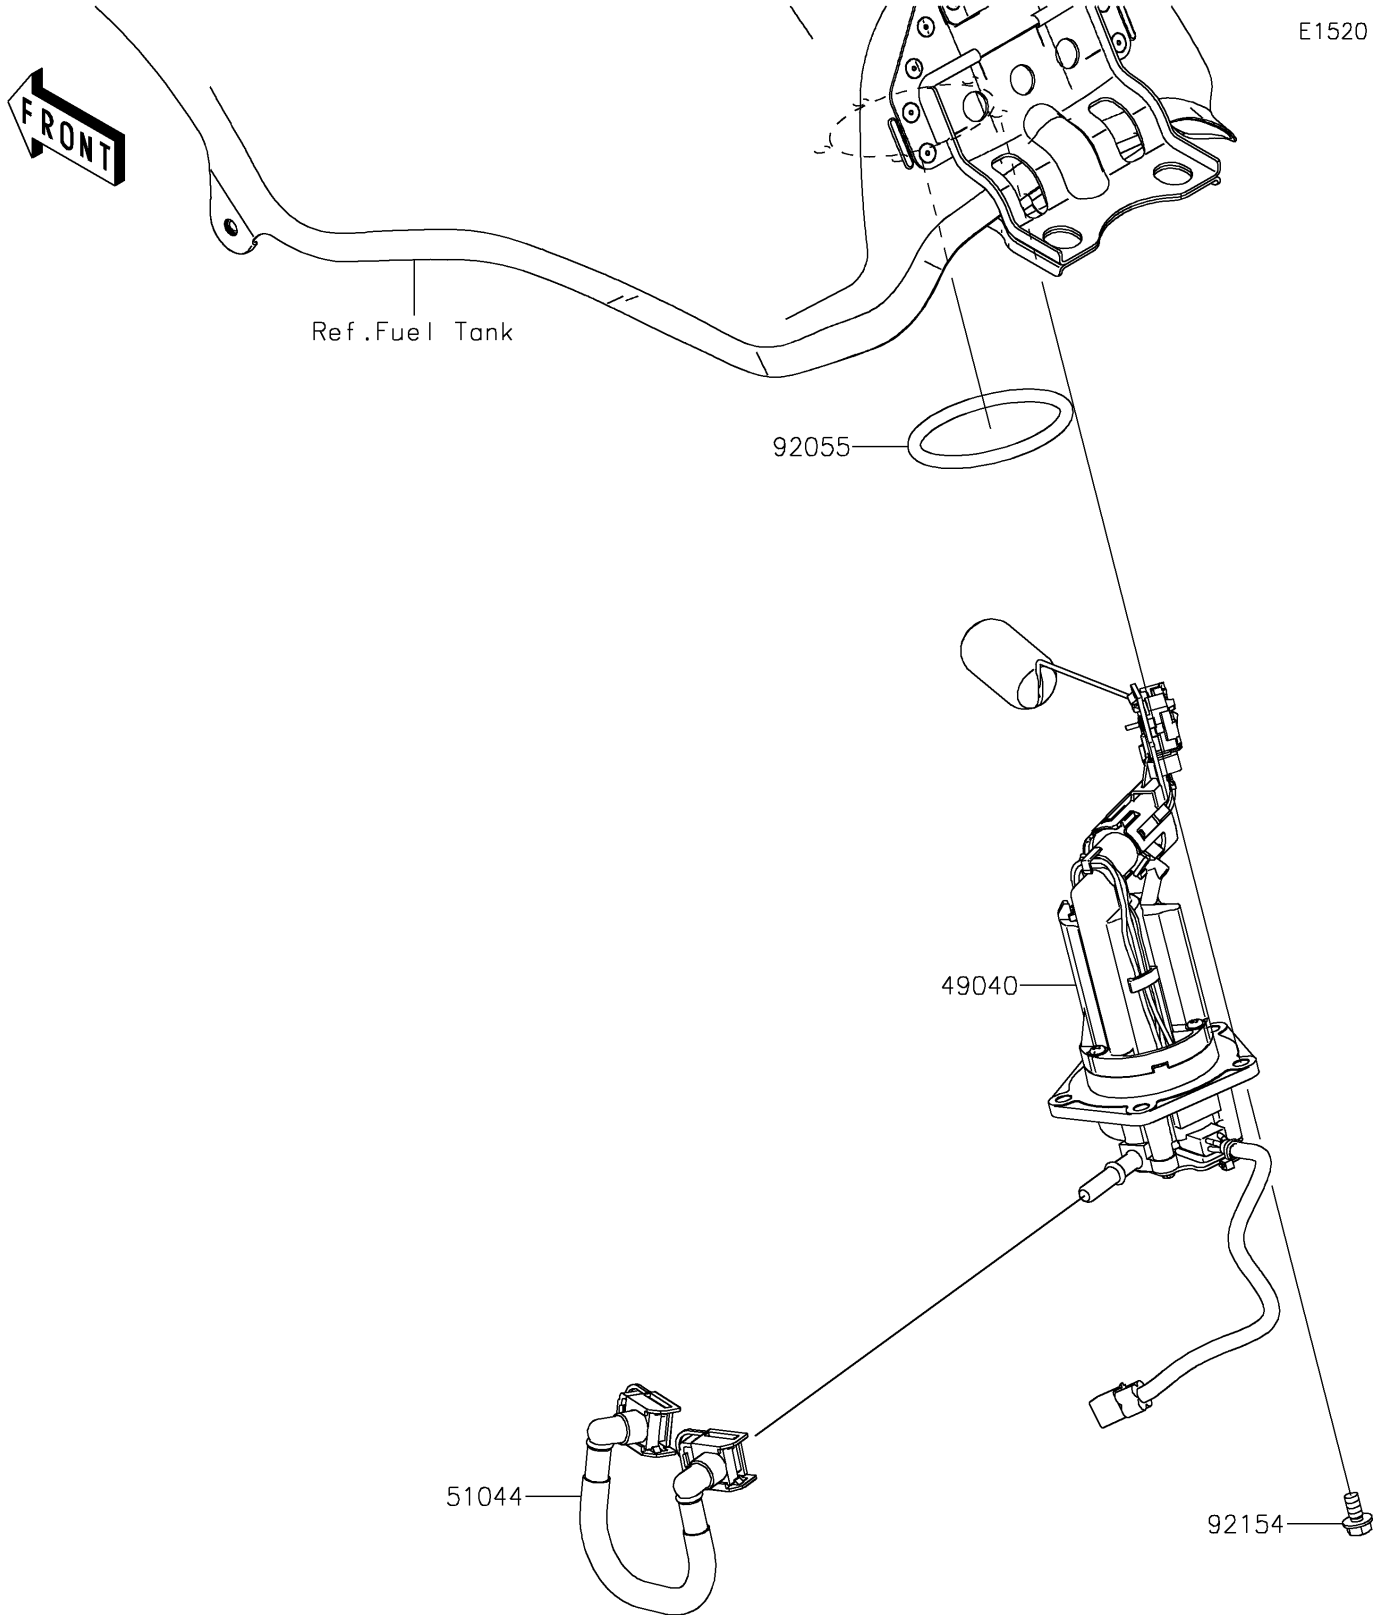

2025 KLR650 Adventure ABS PARTS DIAGRAM

Fuel Pump

E1520

2025 KLR650 Adventure ABS PARTS LIST

Fuel Pump

ITEM NAME	PART NUMBER	QUANTITY
PUMP-FUEL (Ref # 49040)	49040-0799	1
TUBE-ASSY,FUEL (Ref # 51044)	51044-0961	1
RING-O,64.6X5.7 (Ref # 92055)	92055-0185	1
BOLT,FLANGED,6X12 (Ref # 92154)	92154-1848	5