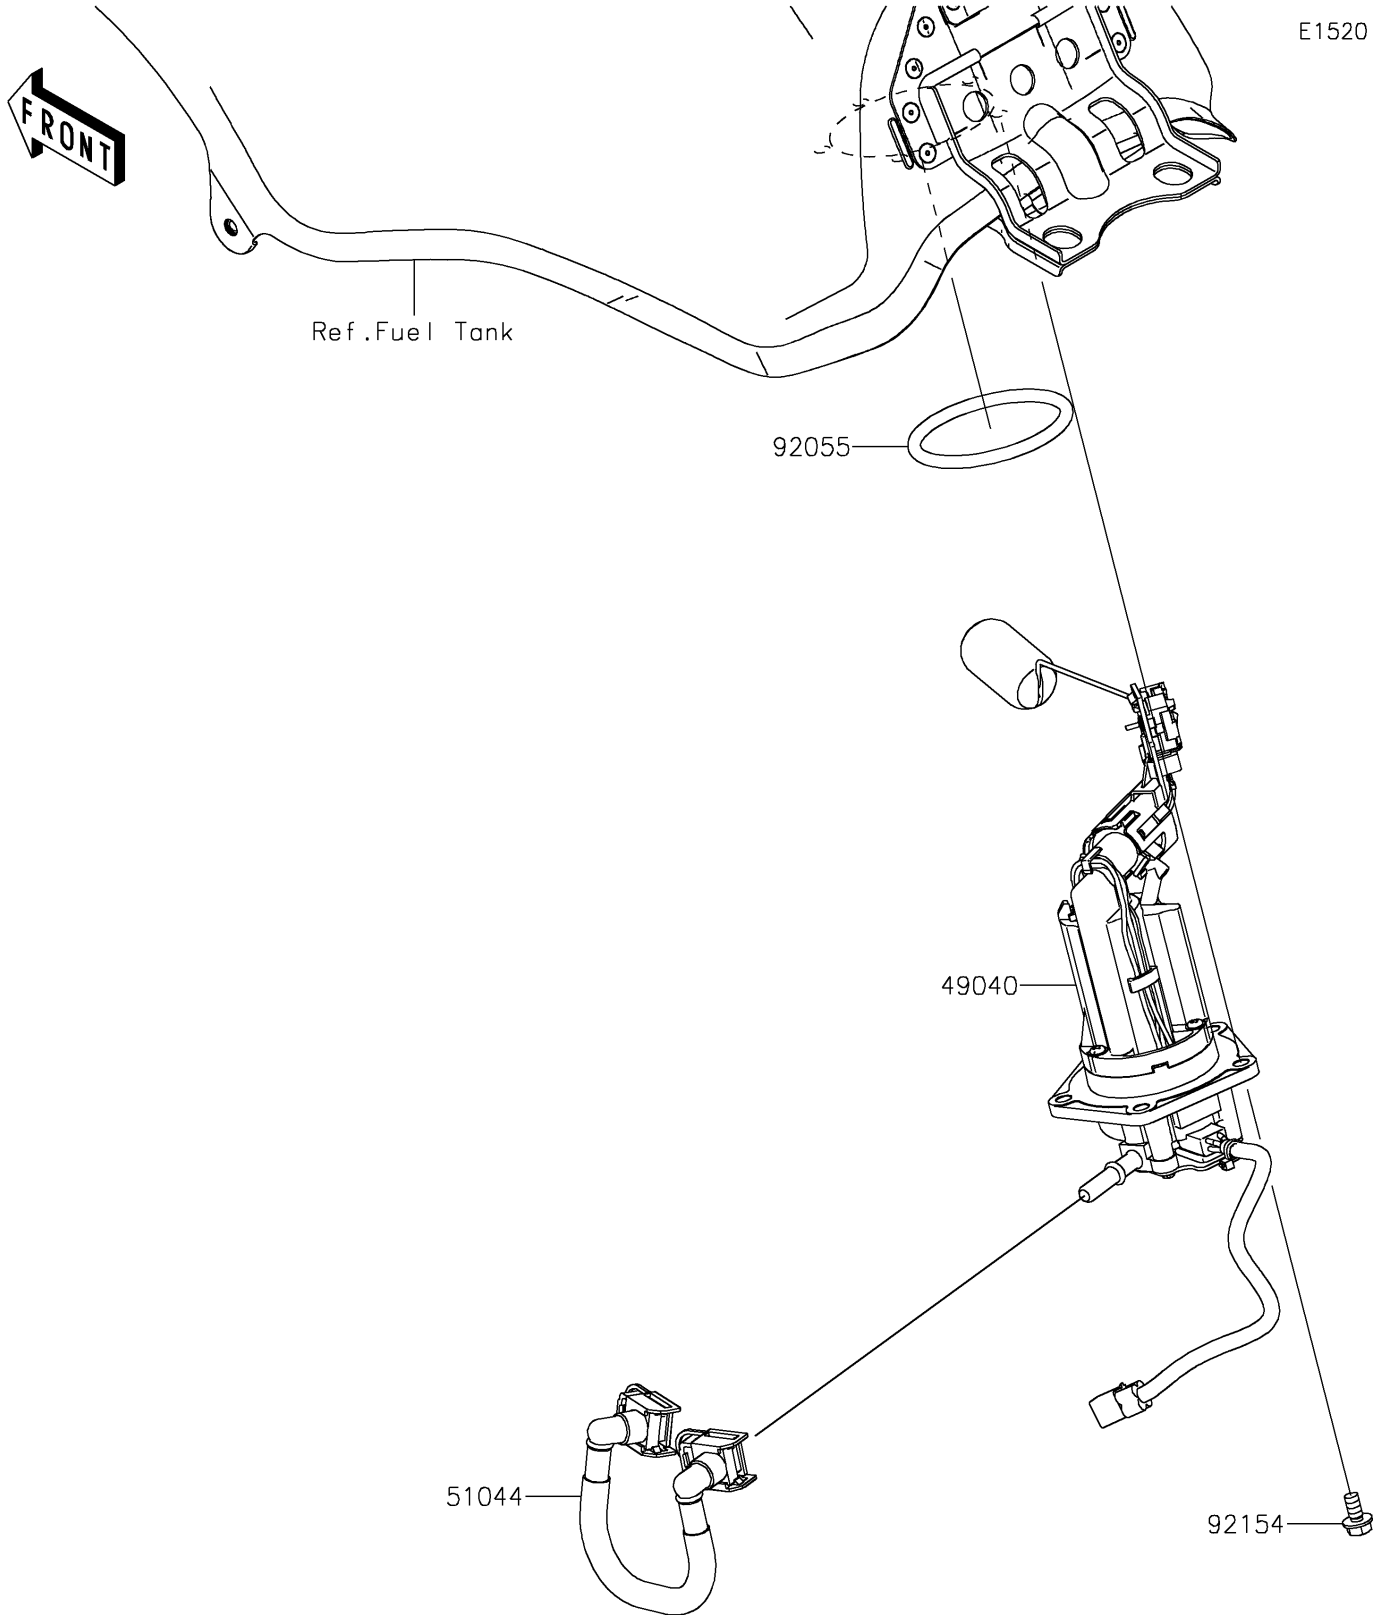

# 2025 KLR650 Adventure ABS PARTS DIAGRAM

Fuel Pump

E1520

## 2025 KLR650 Adventure ABS PARTS LIST

### Fuel Pump

| ITEM NAME                       | PART NUMBER | QUANTITY |
|---------------------------------|-------------|----------|
| PUMP-FUEL (Ref # 49040)         | 49040-0799  | 1        |
| TUBE-ASSY,FUEL (Ref # 51044)    | 51044-0961  | 1        |
| RING-O,64.6X5.7 (Ref # 92055)   | 92055-0185  | 1        |
| BOLT,FLANGED,6X12 (Ref # 92154) | 92154-1848  | 5        |