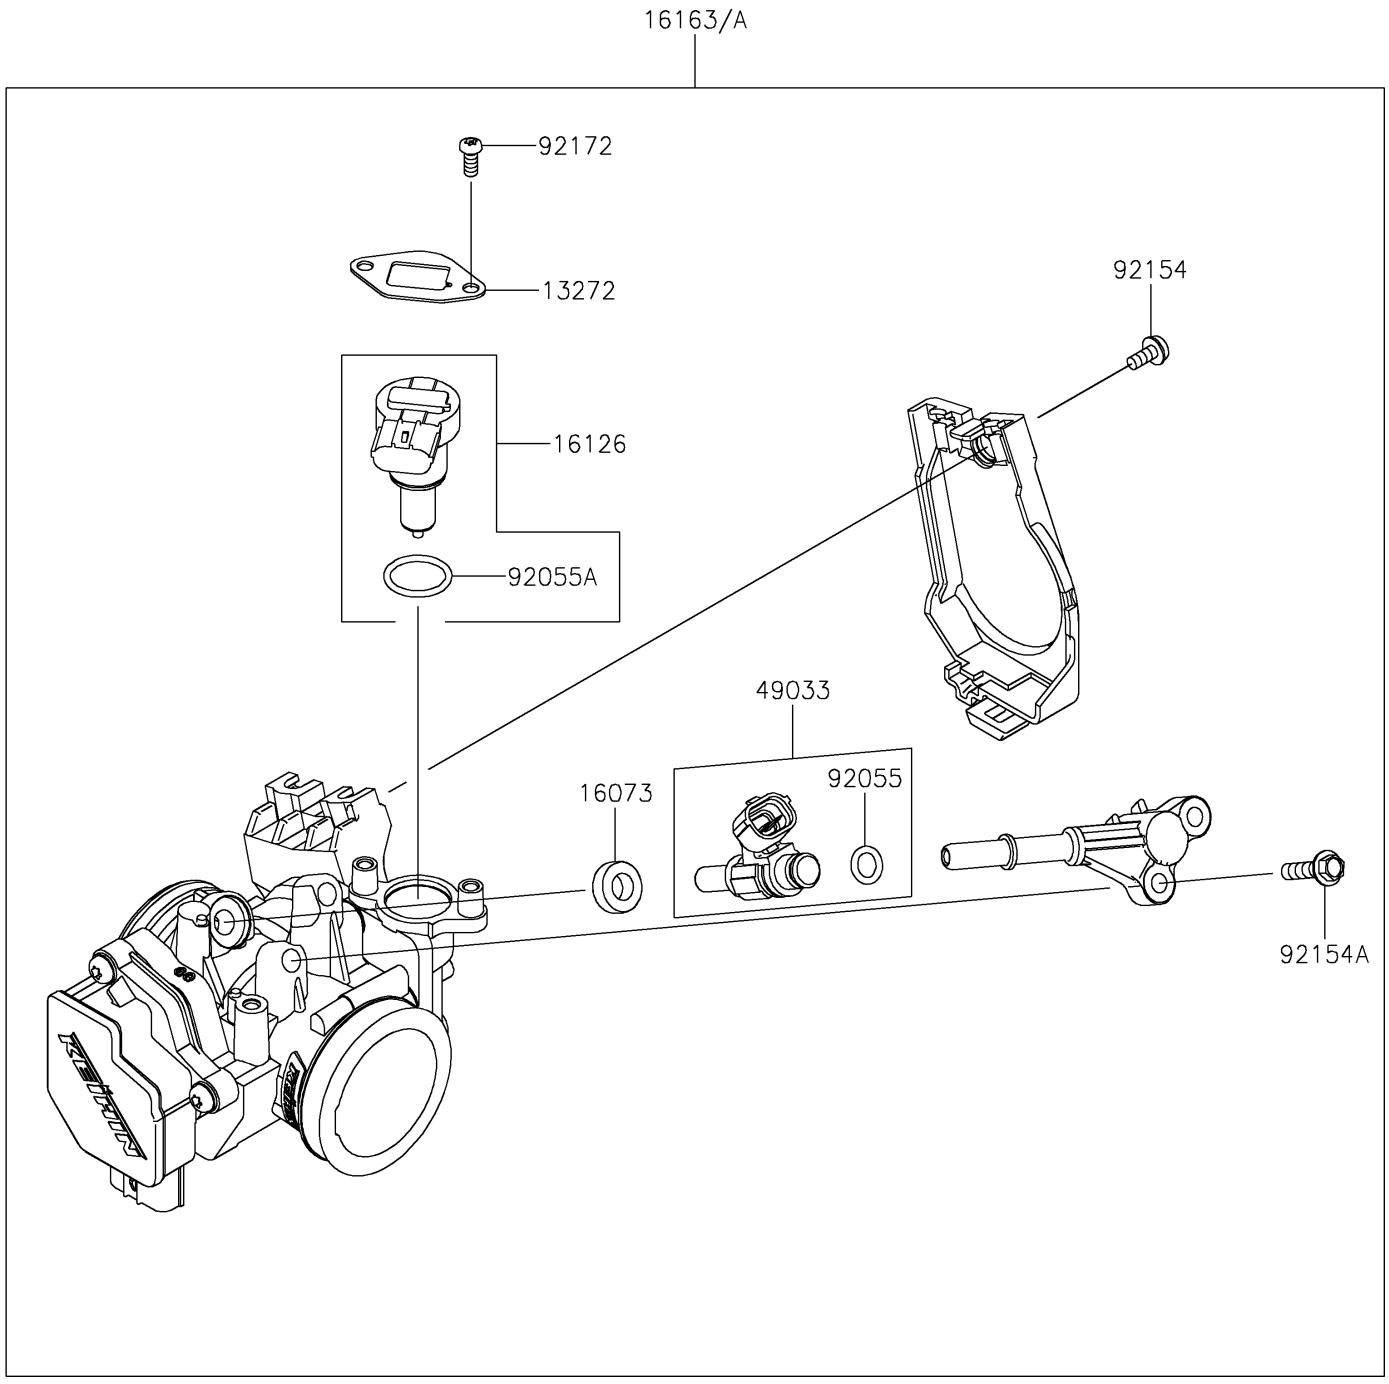

# 2024 KLR® 650 ADVENTURE ABS PARTS DIAGRAM

Throttle

E1510

## 2024 KLR® 650 ADVENTURE ABS PARTS LIST

### Throttle

ITEM NAME	PART NUMBER	QUANTITY
PLATE (Ref # 13272)	13272-1862	1
INSULATOR (Ref # 16073)	16073-0129	1
VALVE,ISC (Ref # 16126)	16126-0768	1
THROTTLE-ASSY (Ref # 16163)	16163-1244	1
THROTTLE-ASSY (Ref # 16163A)	16163-1248	1
NOZZLE-INJECTION (Ref # 49033)	49033-0578	1
RING-O,INJECTION NOZZLE (Ref # 92055)	92055-0124	1
RING-O (Ref # 92055A)	92055-0826	1
BOLT (Ref # 92154)	92154-0133	1
BOLT,FLANGED,5X20 (Ref # 92154A)	92154-1559	2
SCREW,TORX (Ref # 92172)	92172-0903	2