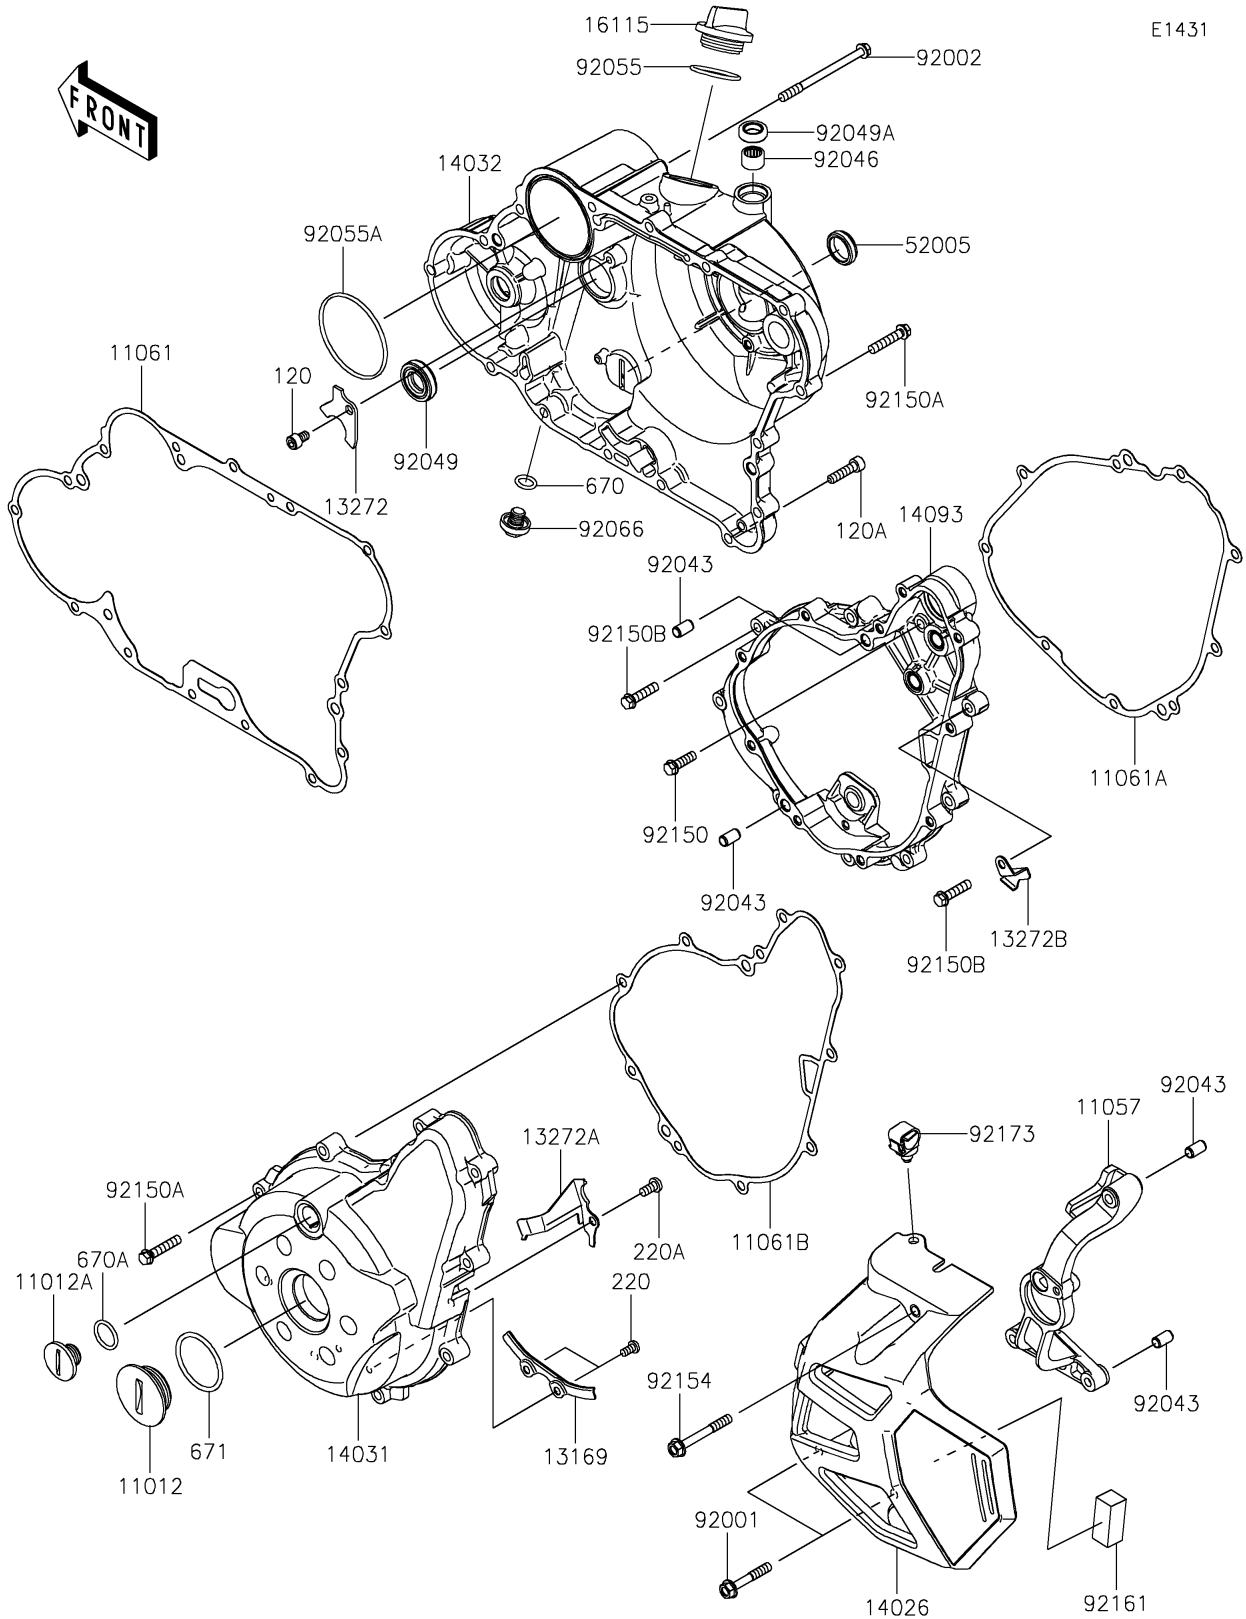

2025 KLR650 Adventure ABS PARTS DIAGRAM

Engine Cover(s)

2025 KLR650 Adventure ABS PARTS LIST

Engine Cover(s)

ITEM NAME	PART NUMBER	QUANTITY
CAP (Ref # 11012)	11012-1362	1
CAP, TOP MARK (Ref # 11012A)	11012-1363	1
BRACKET, SPEED SENSOR (Ref # 11057)	11057-4312	1
GASKET, CLUTCH COVER (Ref # 11061)	11061-0429	1
GASKET, GENERATOR CASE COVER (Ref # 11061A)	11061-1486	1
GASKET, GENERATOR COVER (Ref # 11061B)	11061-1487	1
PLATE, PULSING COIL LEAD (Ref # 13169)	13169-1882	1
PLATE, OIL SEAL (Ref # 13272)	13272-0863	1
PLATE, GENERATOR (Ref # 13272A)	13272-0869	1
PLATE, GENERATOR (Ref # 13272B)	13272-3871	1
COVER-CHAIN (Ref # 14026)	14026-0153	1
COVER-GENERATOR (Ref # 14031)	14031-0126	1
COVER-CLUTCH (Ref # 14032)	14032-0674	1
COVER, GENERATOR CASE (Ref # 14093)	14093-1080	1
CAP-OIL FILLER (Ref # 16115)	16115-1068	1
GAUGE, OIL LEVEL (Ref # 52005)	52005-1009	1
BOLT, 6X38 (Ref # 92001)	92001-1899	2
BOLT, FLANGED, 6X80 (Ref # 92002)	92002-1568	1
PIN, 6.2X8X14 (Ref # 92043)	92043-1263	4
BEARING-NEEDLE, HK1210FM (Ref # 92046)	92046-0034	1
SEAL-OIL, SCY 15X30X7 (Ref # 92049)	92049-1158	1
SEAL-OIL (Ref # 92049A)	92049-1560	1
RING-O, 31.5X2.6 (Ref # 92055)	92055-049	1
RING-O, 62.6X66X3.1 (Ref # 92055A)	92055-1221	1
PLUG, DRAIN (Ref # 92066)	92066-1156	1
BOLT, 6X20 (Ref # 92150)	92150-1010	1
BOLT, 6X30 (Ref # 92150A)	92150-1021	23
BOLT, FLANGED-SMALL, 6X25 (Ref # 92150B)	92150-1779	8
BOLT, FLANGED, 6X50 (Ref # 92154)	92154-4222	1

2025 KLR650 Adventure ABS PARTS LIST

Engine Cover(s)

ITEM NAME	PART NUMBER	QUANTITY
DAMPER,15X35X15 (Ref # 92161)	92161-2359	1
CLAMP,12MM DIA. (Ref # 92173)	92173-0736	1
BOLT-SOCKET,6X10 (Ref # 120)	120CA0610	1
BOLT-SOCKET,6X25 (Ref # 120A)	120CB0625	1
SCREW-PAN-CROS,5X10 (Ref # 220)	220AA0510	2
SCREW-PAN-CROS,6X12 (Ref # 220A)	220AA0612	1
O RING,11MM (Ref # 670)	670B2011	1
O RING,18MM (Ref # 670A)	670B2018	1
O RING,40MM (Ref # 671)	671B2540	1