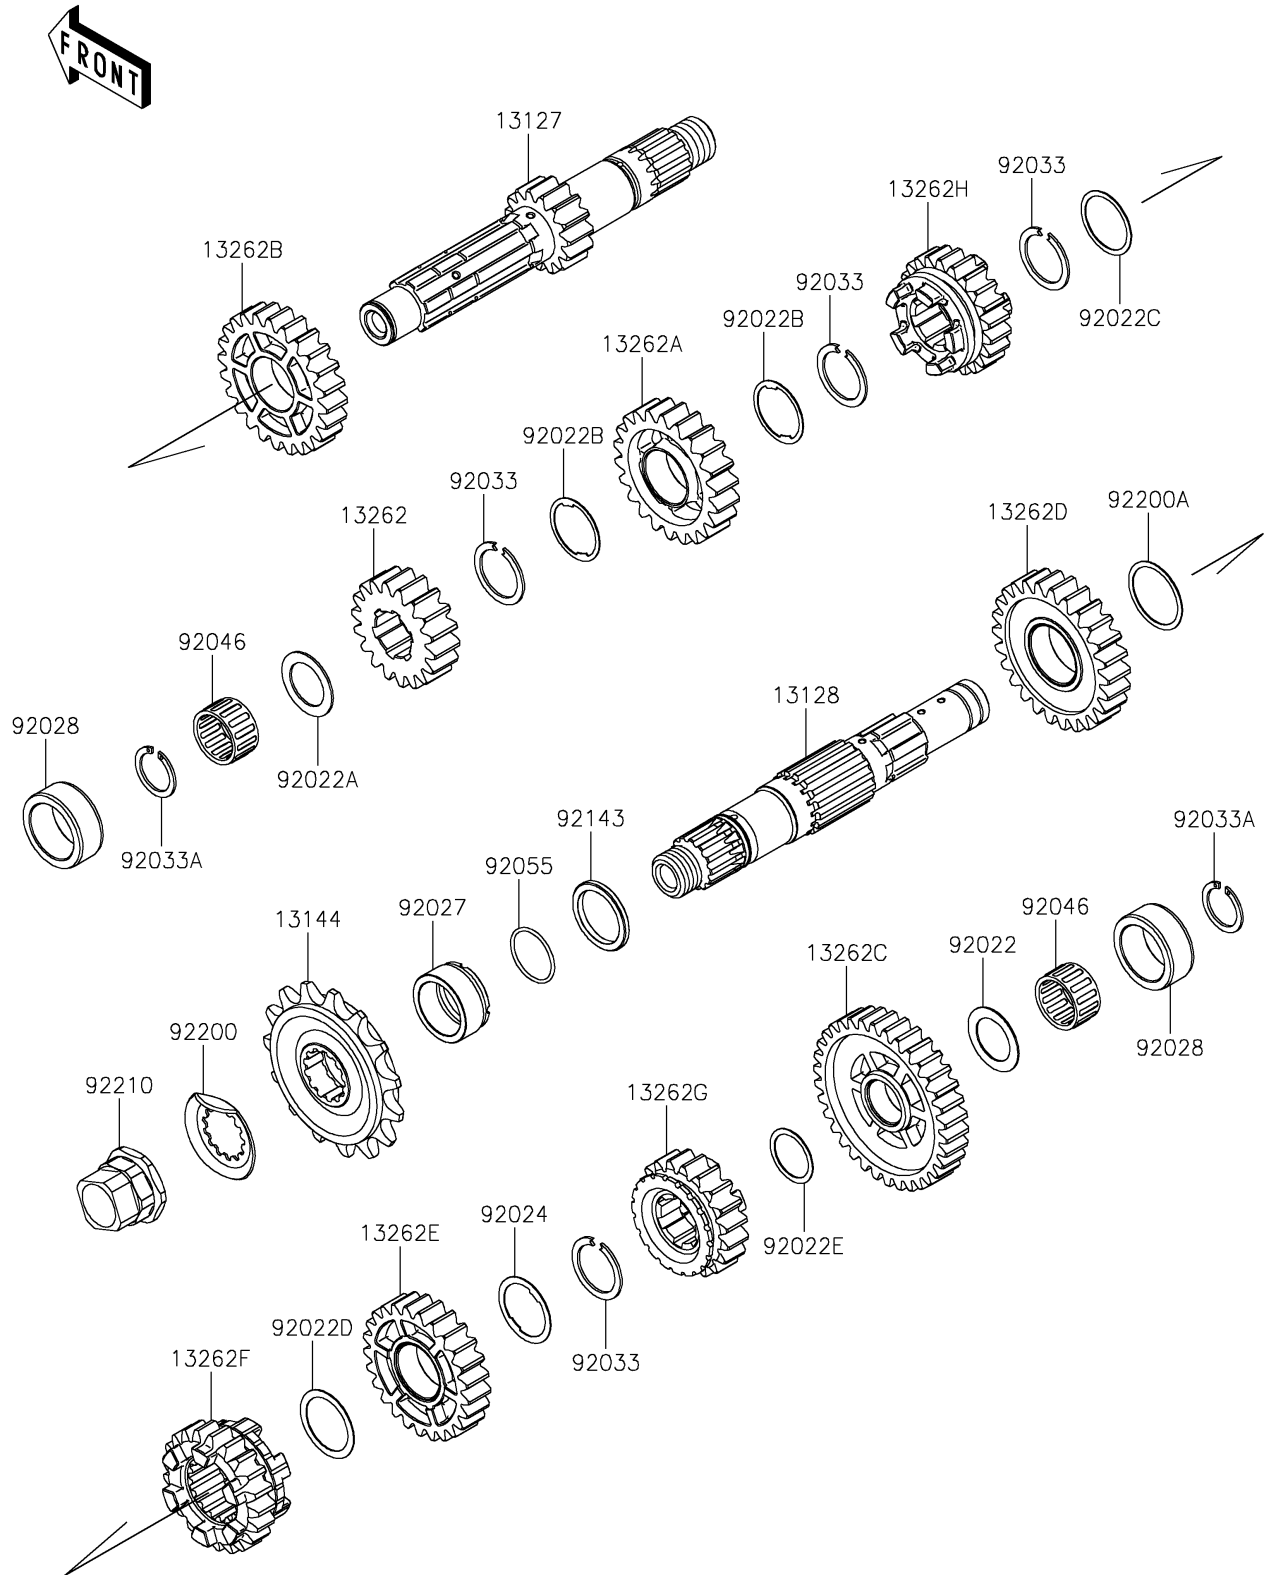

2024 KLR® 650 ADVENTURE ABS PARTS DIAGRAM

Transmission

E1361

2024 KLR® 650 ADVENTURE ABS PARTS LIST

Transmission

ITEM NAME	PART NUMBER	QUANTITY
SHAFT-TRANSMISSION INPUT,15T (Ref # 13127)	13127-0711	1
SHAFT-TRANSMISSION OUTPUT (Ref # 13128)	13128-0727	1
SPROCKET-OUTPUT,15T (Ref # 13144)	13144-0597	1
GEAR,INPUT 2ND,18T (Ref # 13262)	13262-1489	1
GEAR,INPUT 4TH,22T (Ref # 13262A)	13262-1491	1
GEAR,INPUT TOP,24T (Ref # 13262B)	13262-1492	1
GEAR,OUTPUT LOW,34T (Ref # 13262C)	13262-1493	1
GEAR,OUTPUT 2ND,26T (Ref # 13262D)	13262-1494	1
GEAR,OUTPUT 3RD,25T (Ref # 13262E)	13262-1495	1
GEAR,OUTPUT 4TH,21T (Ref # 13262F)	13262-1618	1
GEAR,OUTPUT TOP,19T (Ref # 13262G)	13262-1619	1
GEAR,INPUT 3RD,22T (Ref # 13262H)	13262-1620	1
WASHER,20.3X30X0.7,STEEL (Ref # 92022)	92022-1026	1
WASHER,20.5X30X1,STEEL (Ref # 92022A)	92022-112	1
WASHER,TOOTHED,25.3X29.5X0.5 (Ref # 92022B)	92022-1482	2
WASHER,25.3X30X0.5 (Ref # 92022C)	92022-159	1
WASHER,25.3X32X0.5 (Ref # 92022D)	92022-225	1
WASHER,20.5X25.5X0.5 (Ref # 92022E)	92022-252	1
WASHER,TOOTHED,22.5X31X0.5 (Ref # 92024)	92024-038	1
COLLAR,25X32X15.3 (Ref # 92027)	92027-1800	1
BUSHING,26X35X14 (Ref # 92028)	92028-131	2
RING-SNAP,24MM (Ref # 92033)	92033-026	4
RING-SNAP,18MM (Ref # 92033A)	92033-029	2
BEARING-NEEDLE,KT202614 (Ref # 92046)	92046-1170	2
RING-O,21.5X1.5 (Ref # 92055)	92055-0196	1
COLLAR,25X32X3.0 (Ref # 92143)	92143-1721	1
WASHER (Ref # 92200)	92200-0851	1
WASHER,2ND GEAR (Ref # 92200A)	92200-1170	1
NUT,M20 (Ref # 92210)	92210-0605	1