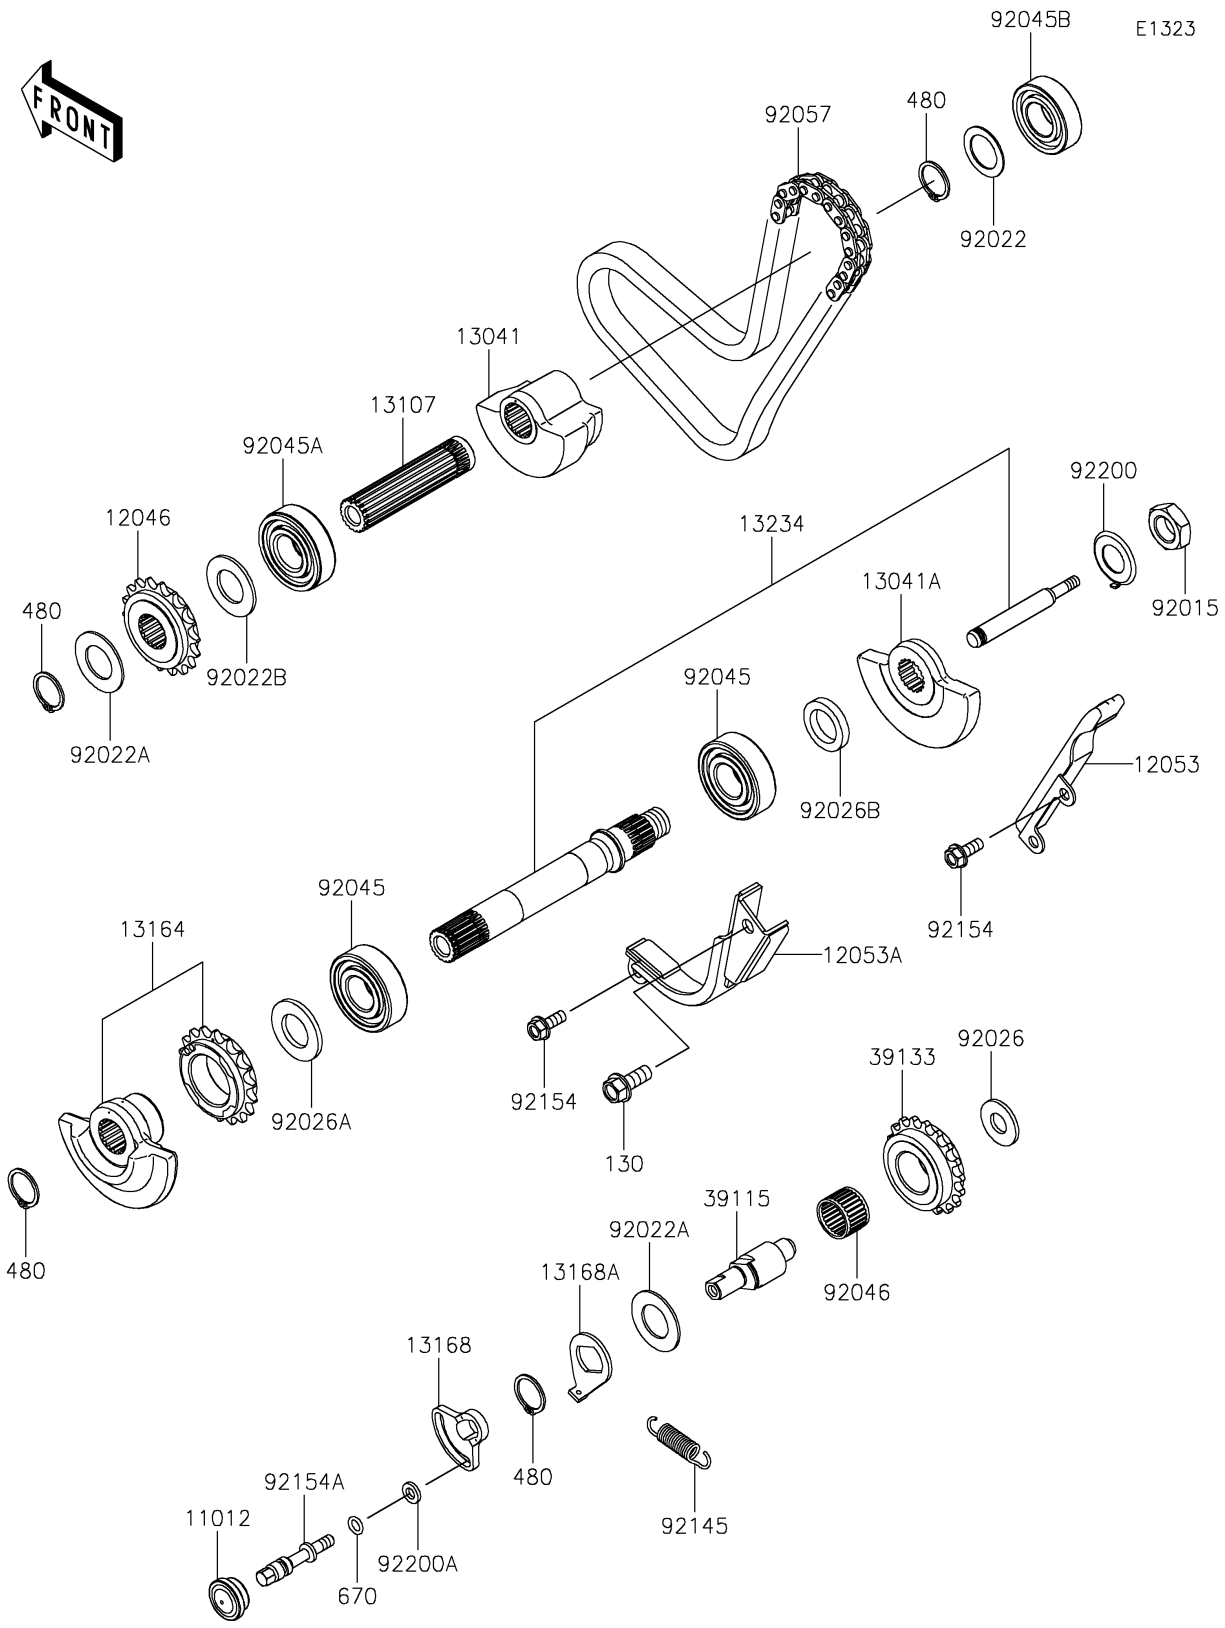

2025 KLR650 Adventure ABS PARTS DIAGRAM

Balancer

2025 KLR650 Adventure ABS PARTS LIST

Balancer

ITEM NAME	PART NUMBER	QUANTITY
CAP (Ref # 11012)	11012-1369	1
SPROCKET,BALANCER,18T (Ref # 12046)	12046-1165	1
GUIDE-CHAIN,RR (Ref # 12053)	12053-1111	1
GUIDE-CHAIN,FR (Ref # 12053A)	12053-1175	1
BALANCER,RR (Ref # 13041)	13041-0032	1
BALANCER,FR,RH (Ref # 13041A)	13041-0034	1
SHAFT,BALANCER,RR (Ref # 13107)	13107-1104	1
BALANCER-COMP,FR,LH (Ref # 13164)	13164-0002	1
LEVER,IDLER SHAFT (Ref # 13168)	13168-0184	1
LEVER (Ref # 13168A)	13168-0911	1
SHAFT-COMP,BALANCER,FR (Ref # 13234)	13234-0035	1
SHAFT-IDLER (Ref # 39115)	39115-0022	1
SPROCKET-IDLER,IDLER (Ref # 39133)	39133-1060	1
NUT,16MM (Ref # 92015)	92015-1477	1
WASHER,20.5X30X1,STEEL (Ref # 92022)	92022-112	1
WASHER,20.3X36X1.5 (Ref # 92022A)	92022-1489	2
WASHER,20.2X36X2 (Ref # 92022B)	92022-1880	1
SPACER,12.2X27X2.3 (Ref # 92026)	92026-0151	1
SPACER,20.2X36X3 (Ref # 92026A)	92026-0155	1
SPACER,20.2X30X5 (Ref # 92026B)	92026-1245	1
BEARING-BALL,20X47X14 (Ref # 92045)	92045-0070	2
BEARING-BALL (Ref # 92045A)	92045-0071	1
BEARING-BALL,20X42X12 (Ref # 92045B)	92045-0072	1
BEARING-NEEDLE (Ref # 92046)	92046-0640	1
CHAIN,BALANCER,BF06HX70L (Ref # 92057)	92057-0888	1
SPRING (Ref # 92145)	92145-0529	1
BOLT,FLANGED,6X16 (Ref # 92154)	92154-1428	3
BOLT,IDLER LEVER (Ref # 92154A)	92154-4358	1
WASHER (Ref # 92200)	92200-0558	1

2025 KLR650 Adventure ABS PARTS LIST

Balancer

ITEM NAME	PART NUMBER	QUANTITY
WASHER,6.5X12X2.0 (Ref # 92200A)	92200-1263	1
BOLT-FLANGED,8X20 (Ref # 130)	130CA0820	1
CIRCLIP-TYPE-C,20MM (Ref # 480)	480J2000	4
O RING,7MM (Ref # 670)	670B1507	1