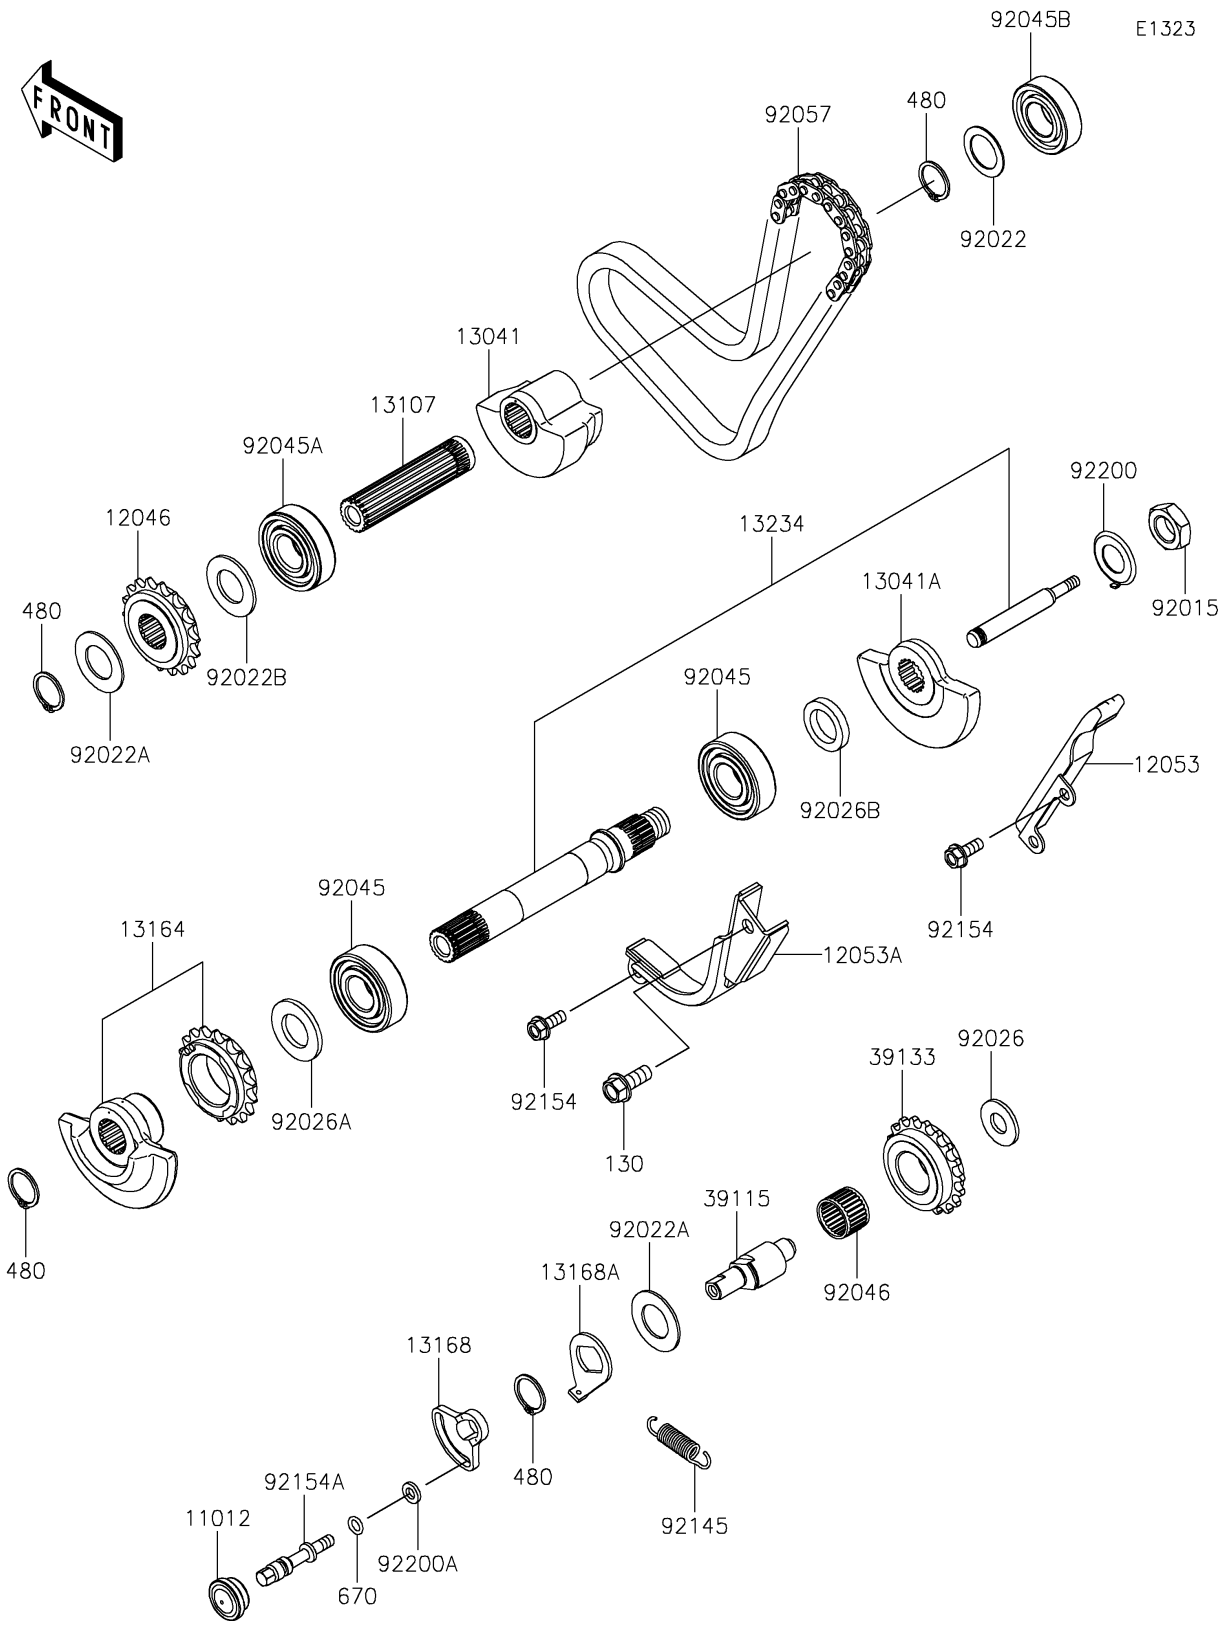

2023 KLR® 650 ADVENTURE PARTS DIAGRAM

Balancer

2023 KLR® 650 ADVENTURE PARTS LIST

Balancer

ITEM NAME	PART NUMBER	QUANTITY
CAP (Ref # 11012)	11012-1369	1
SPROCKET,BALANCER,18T (Ref # 12046)	12046-1165	1
GUIDE-CHAIN,RR (Ref # 12053)	12053-1111	1
GUIDE-CHAIN,FR (Ref # 12053A)	12053-1175	1
BALANCER,RR (Ref # 13041)	13041-0032	1
BALANCER,FR,RH (Ref # 13041A)	13041-0034	1
SHAFT,BALANCER,RR (Ref # 13107)	13107-1104	1
BALANCER-COMP,FR,LH (Ref # 13164)	13164-0002	1
LEVER,IDLER SHAFT (Ref # 13168)	13168-0184	1
LEVER (Ref # 13168A)	13168-0911	1
SHAFT-COMP,BALANCER,FR (Ref # 13234)	13234-0035	1
SHAFT-IDLER (Ref # 39115)	39115-0022	1
SPROCKET-IDLER,IDLER (Ref # 39133)	39133-1060	1
NUT,16MM (Ref # 92015)	92015-1477	1
WASHER,20.5X30X1,STEEL (Ref # 92022)	92022-112	1
WASHER,20.3X36X1.5 (Ref # 92022A)	92022-1489	2
WASHER,20.2X36X2 (Ref # 92022B)	92022-1880	1
SPACER,12.2X27X2.3 (Ref # 92026)	92026-0151	1
SPACER,20.2X36X3 (Ref # 92026A)	92026-0155	1
SPACER,20.2X30X5 (Ref # 92026B)	92026-1245	1
BEARING-BALL,20X47X14 (Ref # 92045)	92045-0070	2
BEARING-BALL (Ref # 92045A)	92045-0071	1
BEARING-BALL,20X42X12 (Ref # 92045B)	92045-0072	1
BEARING-NEEDLE (Ref # 92046)	92046-0640	1
CHAIN,BALANCER,BF06HX70L (Ref # 92057)	92057-0888	1
SPRING (Ref # 92145)	92145-0529	1
BOLT,FLANGED,6X16 (Ref # 92154)	92154-1428	3
BOLT,IDLER LEVER (Ref # 92154A)	92154-4358	1
WASHER (Ref # 92200)	92200-0558	1

2023 KLR® 650 ADVENTURE PARTS LIST

Balancer

ITEM NAME	PART NUMBER	QUANTITY
WASHER,6.5X12X2.0 (Ref # 92200A)	92200-1263	1
BOLT-FLANGED,8X20 (Ref # 130)	130CA0820	1
CIRCLIP-TYPE-C,20MM (Ref # 480)	480J2000	4
O RING,7MM (Ref # 670)	670B1507	1