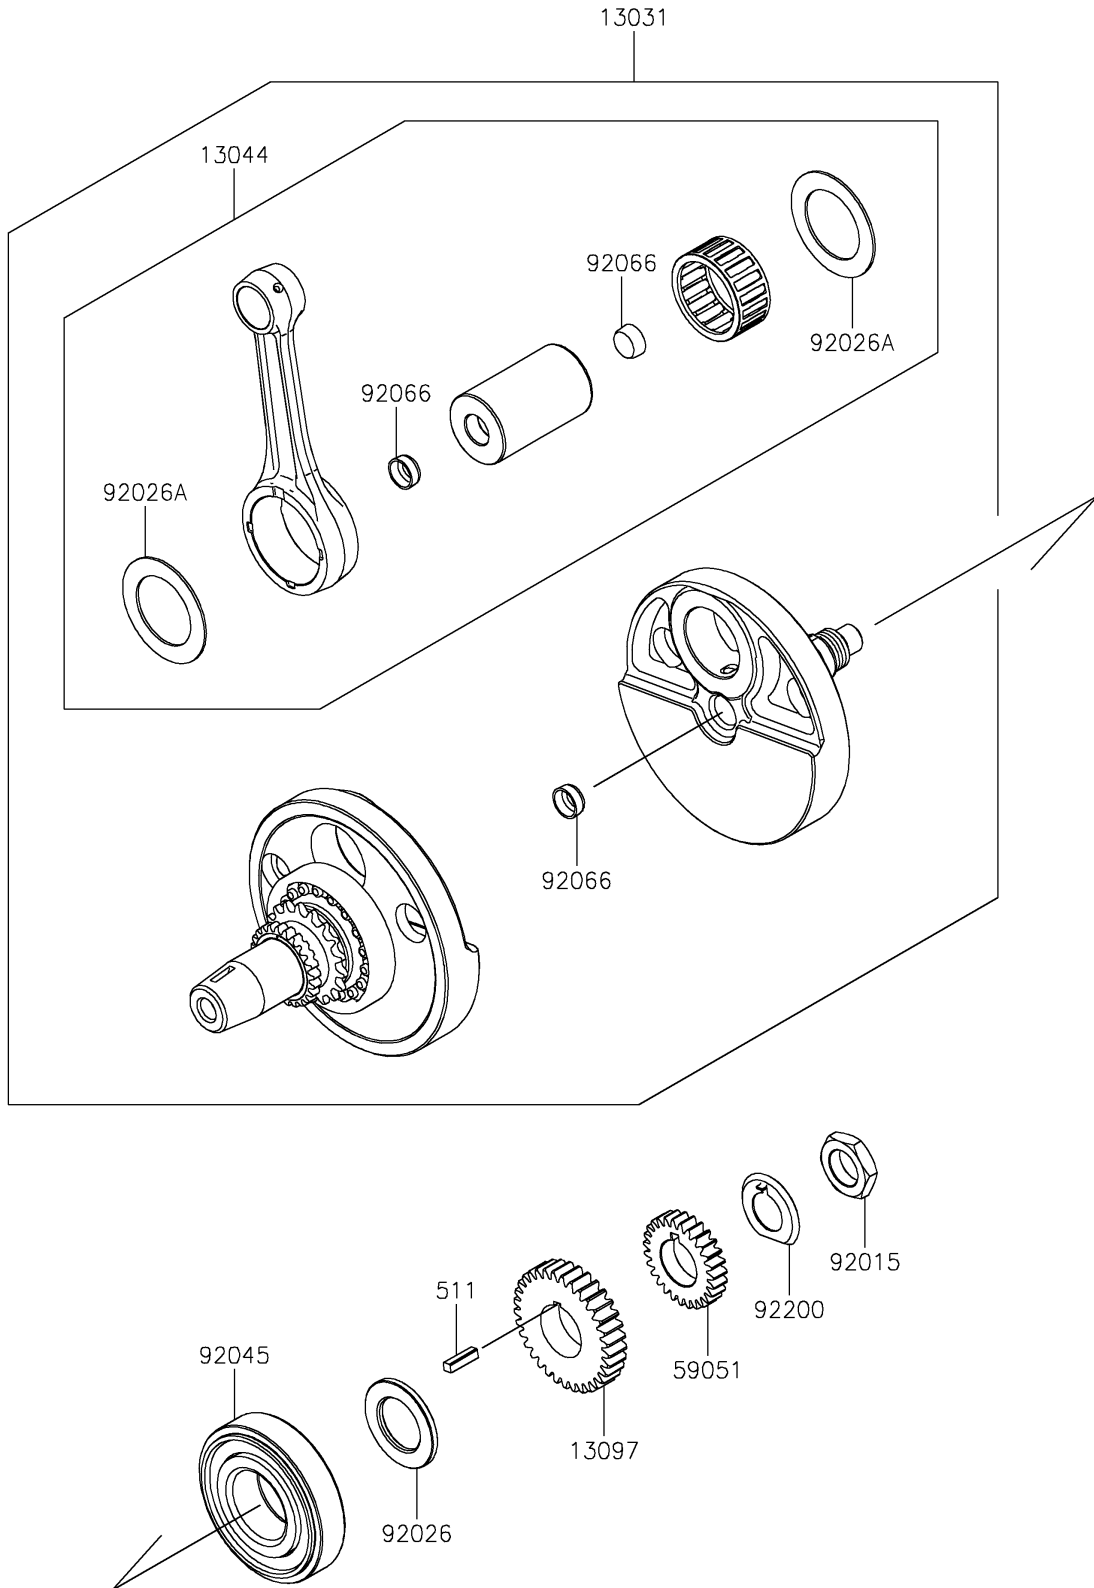

2025 KLR650 Adventure ABS PARTS DIAGRAM

Crankshaft

E1321

2025 KLR650 Adventure ABS PARTS LIST

Crankshaft

ITEM NAME	PART NUMBER	QUANTITY
CRANKSHAFT-COMP (Ref # 13031)	13031-0977	1
SET-CONNECTING ROD (Ref # 13044)	13044-5089	1
GEAR-PRIMARY SPUR,33T (Ref # 13097)	13097-1333	1
GEAR-SPUR,27T (Ref # 59051)	59051-1145	1
NUT,22MM (Ref # 92015)	92015-1890	1
SPACER (Ref # 92026)	92026-0150	1
SPACER,40X60X1.5 (Ref # 92026A)	92026-0152	2
BEARING-BALL,40X90X23 (Ref # 92045)	92045-0065	1
PLUG (Ref # 92066)	92066-1154	3
WASHER (Ref # 92200)	92200-0557	1
KEY-SUNK (Ref # 511)	511A0520	1