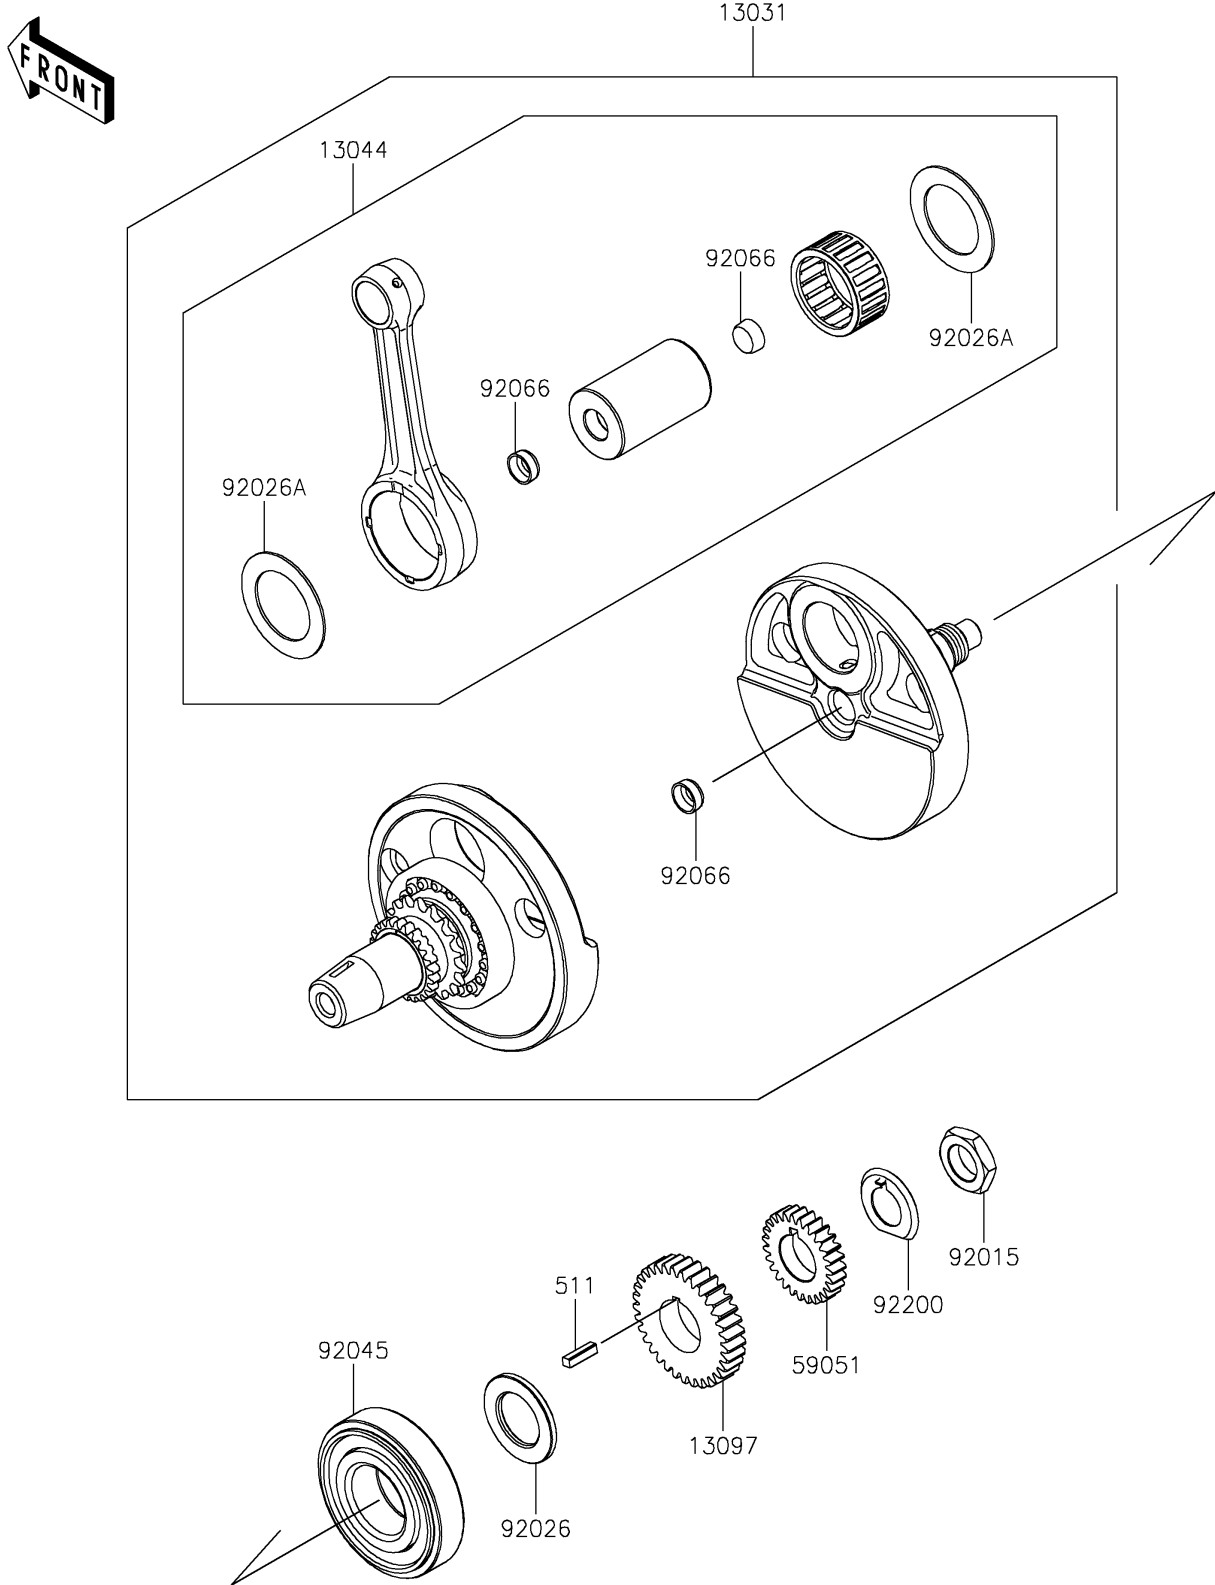

# 2025 KLR650 Adventure ABS PARTS DIAGRAM

Crankshaft

E1321

## 2025 KLR650 Adventure ABS PARTS LIST

### Crankshaft

ITEM NAME	PART NUMBER	QUANTITY
CRANKSHAFT-COMP (Ref # 13031)	13031-0977	1
SET-CONNECTING ROD (Ref # 13044)	13044-5089	1
GEAR-PRIMARY SPUR,33T (Ref # 13097)	13097-1333	1
GEAR-SPUR,27T (Ref # 59051)	59051-1145	1
NUT,22MM (Ref # 92015)	92015-1890	1
SPACER (Ref # 92026)	92026-0150	1
SPACER,40X60X1.5 (Ref # 92026A)	92026-0152	2
BEARING-BALL,40X90X23 (Ref # 92045)	92045-0065	1
PLUG (Ref # 92066)	92066-1154	3
WASHER (Ref # 92200)	92200-0557	1
KEY-SUNK (Ref # 511)	511A0520	1