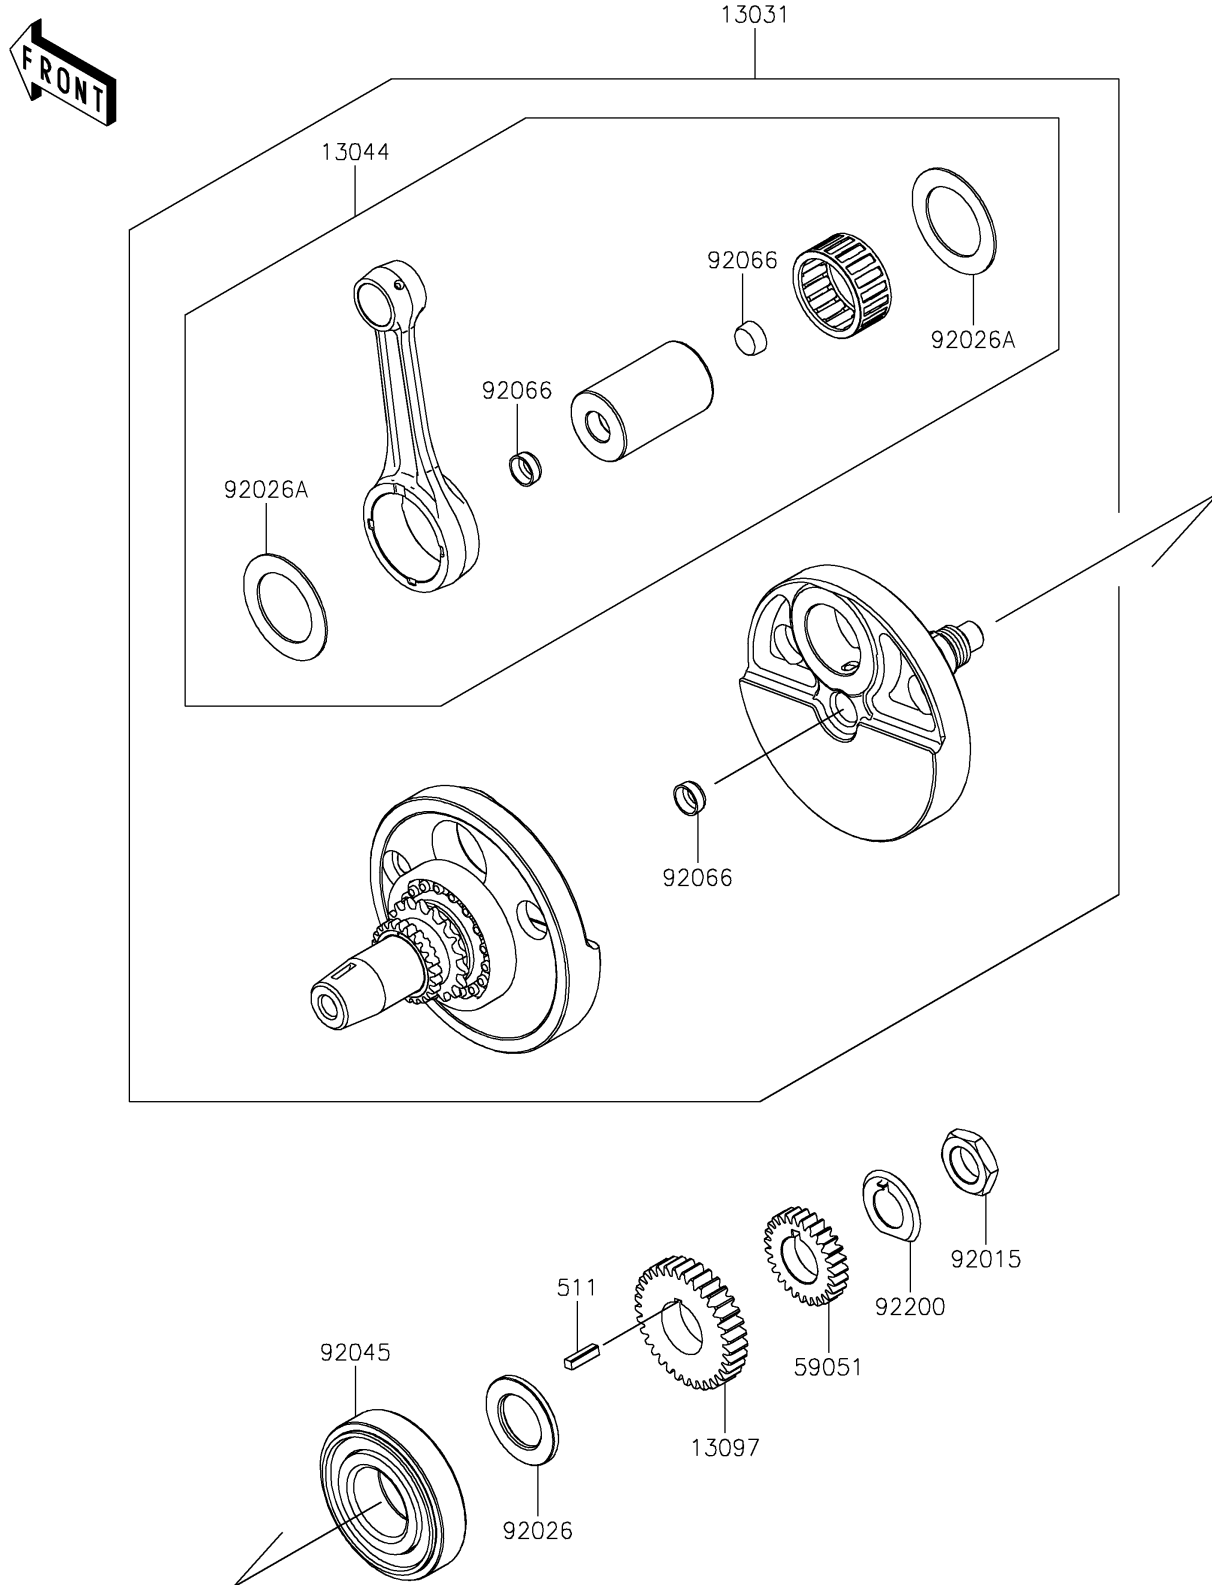

2023 KLR® 650 ADVENTURE PARTS DIAGRAM

Crankshaft

E1321

2023 KLR® 650 ADVENTURE PARTS LIST

Crankshaft

ITEM NAME	PART NUMBER	QUANTITY
CRANKSHAFT-COMP (Ref # 13031)	13031-0977	1
SET-CONNECTING ROD (Ref # 13044)	13044-5089	1
GEAR-PRIMARY SPUR,33T (Ref # 13097)	13097-1333	1
GEAR-SPUR,27T (Ref # 59051)	59051-1145	1
NUT,22MM (Ref # 92015)	92015-1890	1
SPACER (Ref # 92026)	92026-0150	1
SPACER,40X60X1.5 (Ref # 92026A)	92026-0152	2
BEARING-BALL,40X90X23 (Ref # 92045)	92045-0065	1
PLUG (Ref # 92066)	92066-1154	3
WASHER (Ref # 92200)	92200-0557	1
KEY-SUNK (Ref # 511)	511A0520	1