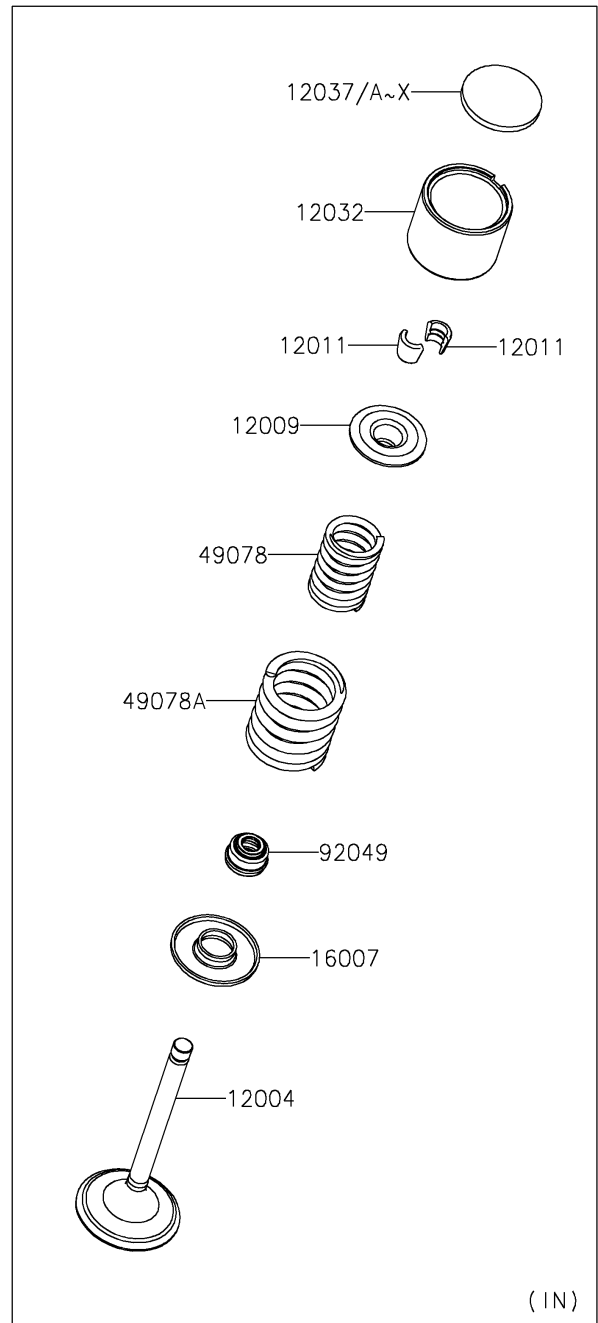

2025 KLR650 Adventure ABS PARTS DIAGRAM

Valve(s)

E1210

2025 KLR650 Adventure ABS PARTS LIST

Valve(s)

ITEM NAME	PART NUMBER	QUANTITY
VALVE-INTAKE (Ref # 12004)	12004-0727	2
VALVE-EXHAUST (Ref # 12005)	12005-0740	2
RETAINER-VALVE SPRING (Ref # 12009)	12009-005	4
COLLET,RETAINER (Ref # 12011)	12011-004	8
TAPPET (Ref # 12032)	12032-1002	4
SHIM,T=2.00 (Ref # 12037)	12037-001	AR
SHIM,T=2.05 (Ref # 12037A)	12037-002	AR
SHIM,T=2.10 (Ref # 12037B)	12037-003	AR
SHIM,T=2.15 (Ref # 12037C)	12037-004	AR
SHIM,T=2.20 (Ref # 12037D)	12037-005	AR
SHIM,T=2.25 (Ref # 12037E)	12037-006	AR
SHIM,T=2.30 (Ref # 12037F)	12037-007	AR
SHIM,T=2.35 (Ref # 12037G)	12037-008	AR
SHIM,T=2.40 (Ref # 12037H)	12037-009	AR
SHIM,T=2.45 (Ref # 12037I)	12037-010	AR
SHIM,T=2.50 (Ref # 12037J)	12037-011	AR
SHIM,T=2.55 (Ref # 12037K)	12037-012	AR
SHIM,T=2.60 (Ref # 12037L)	12037-013	AR
SHIM,T=2.65 (Ref # 12037M)	12037-014	AR
SHIM,T=2.70 (Ref # 12037N)	12037-015	AR
SHIM,T=2.75 (Ref # 12037O)	12037-016	AR
SHIM,T=2.80 (Ref # 12037P)	12037-017	AR
SHIM,T=2.85 (Ref # 12037Q)	12037-018	AR
SHIM,T=2.90 (Ref # 12037R)	12037-019	AR
SHIM,T=2.95 (Ref # 12037S)	12037-020	AR
SHIM,T=3.00 (Ref # 12037T)	12037-021	AR
SHIM,T=3.05 (Ref # 12037U)	12037-022	AR
SHIM,T=3.10 (Ref # 12037V)	12037-023	AR
SHIM,T=3.15 (Ref # 12037W)	12037-024	AR

2025 KLR650 Adventure ABS PARTS LIST

Valve(s)

ITEM NAME	PART NUMBER	QUANTITY
SHIM,T=3.20 (Ref # 12037X)	12037-025	AR
SEAT-SPRING,VALVE (Ref # 16007)	16007-1024	4
SPRING-ENGINE VALVE,INNER (Ref # 49078)	49078-1065	4
SPRING-ENGINE VALVE,OUTER (Ref # 49078A)	49078-1066	4
SEAL-OIL,RV37129.5 (Ref # 92049)	92049-016	4