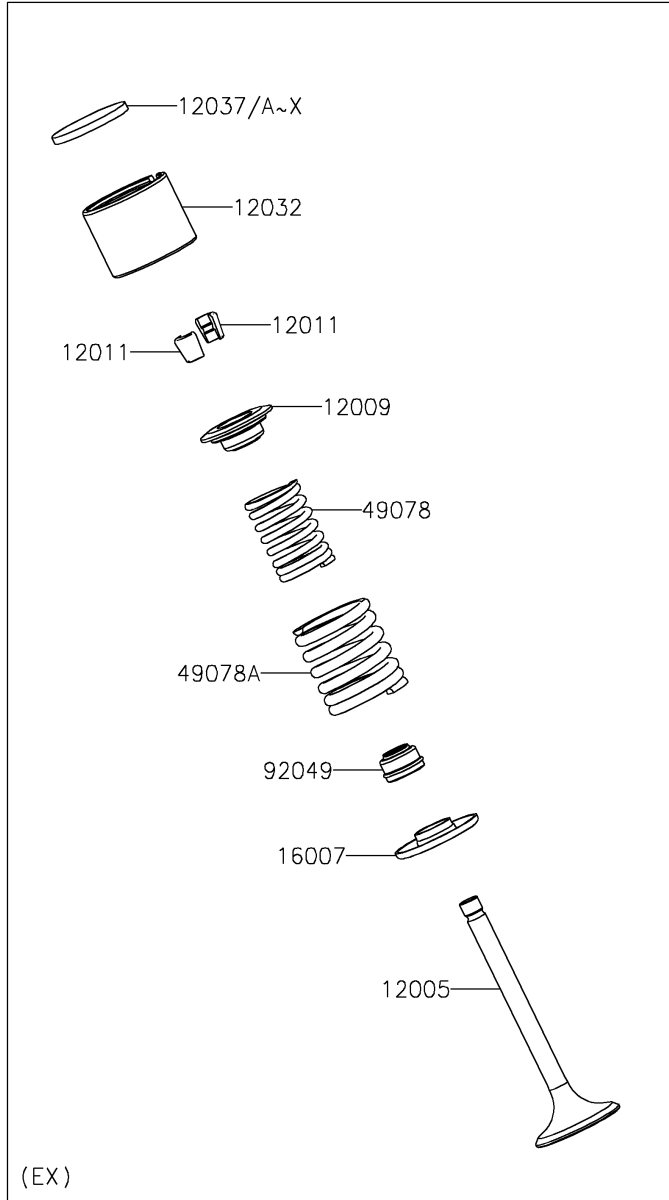

2025 KLR650 Adventure ABS PARTS DIAGRAM

Valve(s)

E1210

2025 KLR650 Adventure ABS PARTS LIST

Valve(s)

ITEM NAME	PART NUMBER	QUANTITY
VALVE-INTAKE (Ref # 12004)	12004-0727	2
VALVE-EXHAUST (Ref # 12005)	12005-0740	2
RETAINER-VALVE SPRING (Ref # 12009)	12009-005	4
COLLET,RETAINER (Ref # 12011)	12011-004	8
TAPPET (Ref # 12032)	12032-1002	4
SHIM,T=2.00 (Ref # 12037)	12037-001	AR
SHIM,T=2.05 (Ref # 12037A)	12037-002	AR
SHIM,T=2.10 (Ref # 12037B)	12037-003	AR
SHIM,T=2.15 (Ref # 12037C)	12037-004	AR
SHIM,T=2.20 (Ref # 12037D)	12037-005	AR
SHIM,T=2.25 (Ref # 12037E)	12037-006	AR
SHIM,T=2.30 (Ref # 12037F)	12037-007	AR
SHIM,T=2.35 (Ref # 12037G)	12037-008	AR
SHIM,T=2.40 (Ref # 12037H)	12037-009	AR
SHIM,T=2.45 (Ref # 12037I)	12037-010	AR
SHIM,T=2.50 (Ref # 12037J)	12037-011	AR
SHIM,T=2.55 (Ref # 12037K)	12037-012	AR
SHIM,T=2.60 (Ref # 12037L)	12037-013	AR
SHIM,T=2.65 (Ref # 12037M)	12037-014	AR
SHIM,T=2.70 (Ref # 12037N)	12037-015	AR
SHIM,T=2.75 (Ref # 12037O)	12037-016	AR
SHIM,T=2.80 (Ref # 12037P)	12037-017	AR
SHIM,T=2.85 (Ref # 12037Q)	12037-018	AR
SHIM,T=2.90 (Ref # 12037R)	12037-019	AR
SHIM,T=2.95 (Ref # 12037S)	12037-020	AR
SHIM,T=3.00 (Ref # 12037T)	12037-021	AR
SHIM,T=3.05 (Ref # 12037U)	12037-022	AR
SHIM,T=3.10 (Ref # 12037V)	12037-023	AR
SHIM,T=3.15 (Ref # 12037W)	12037-024	AR

2025 KLR650 Adventure ABS PARTS LIST

Valve(s)

ITEM NAME	PART NUMBER	QUANTITY
SHIM,T=3.20 (Ref # 12037X)	12037-025	AR
SEAT-SPRING,VALVE (Ref # 16007)	16007-1024	4
SPRING-ENGINE VALVE,INNER (Ref # 49078)	49078-1065	4
SPRING-ENGINE VALVE,OUTER (Ref # 49078A)	49078-1066	4
SEAL-OIL,RV37129.5 (Ref # 92049)	92049-016	4