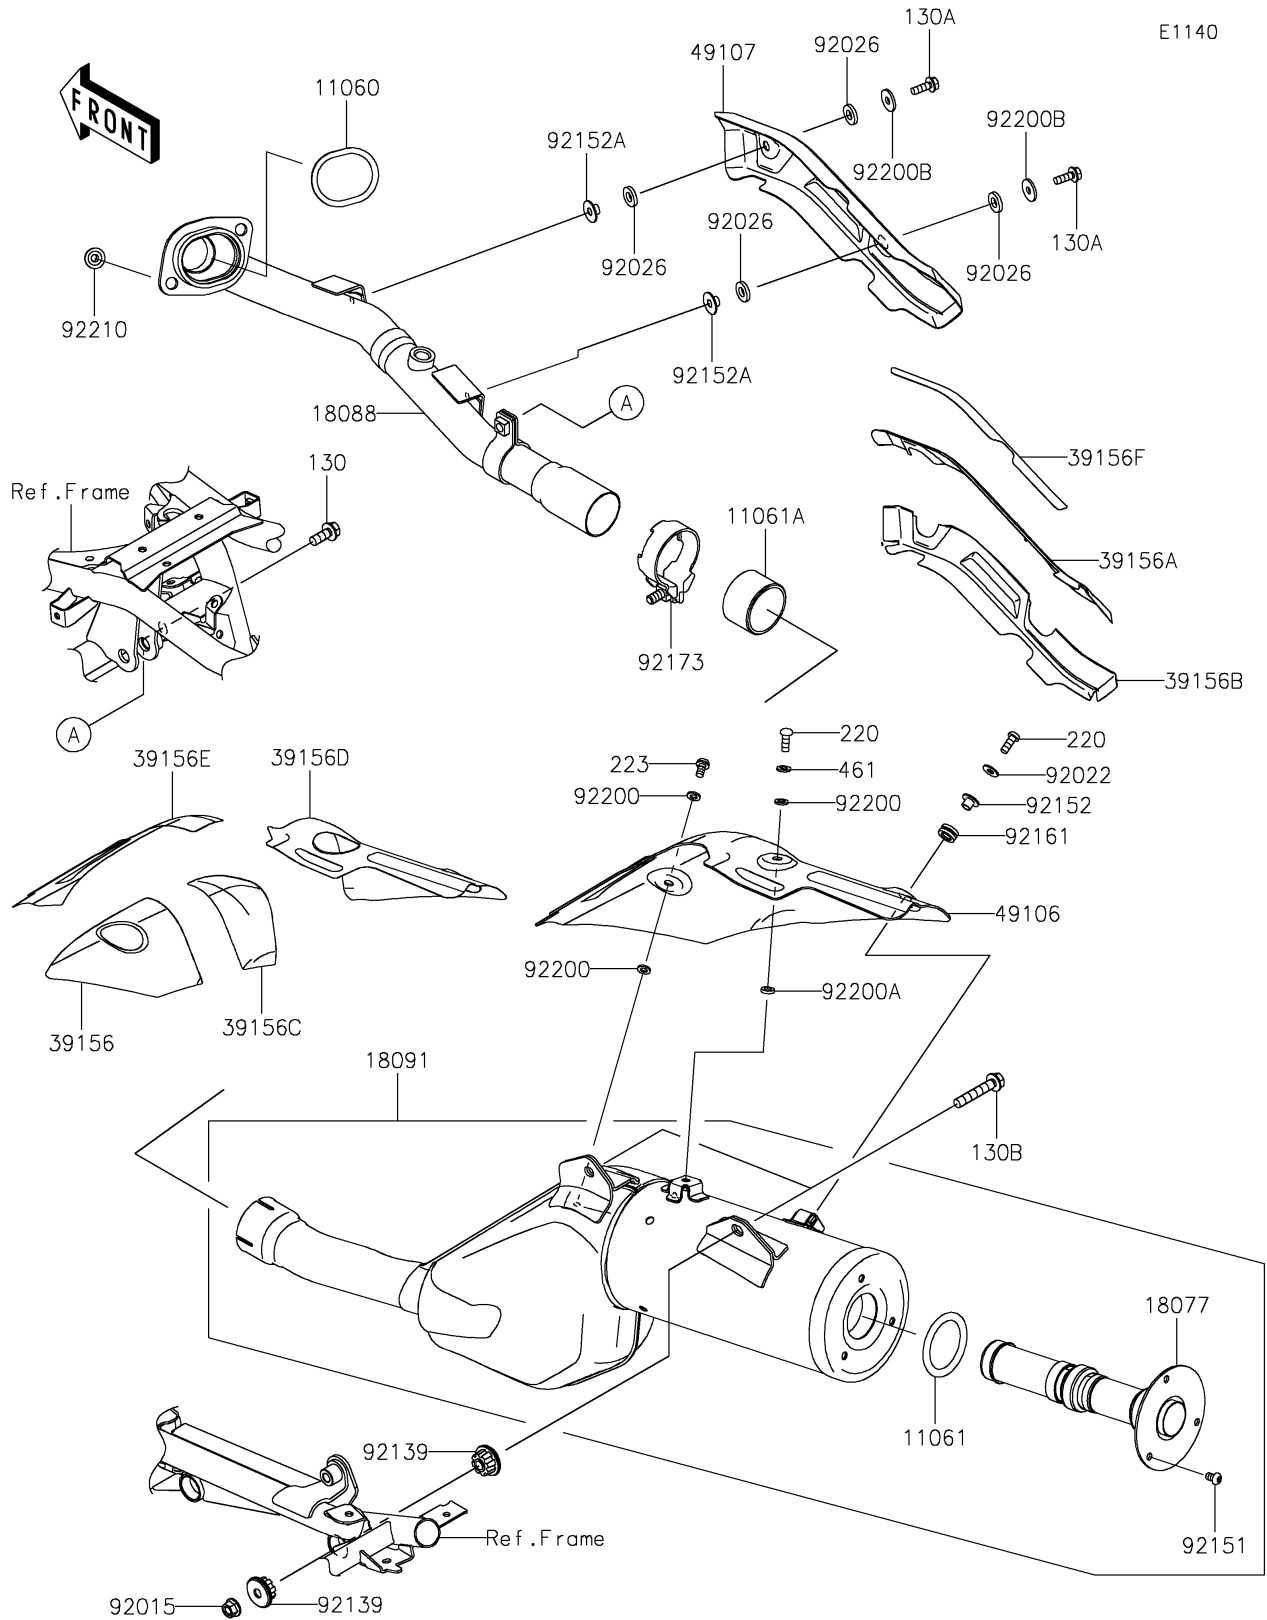

# 2025 KLR650 Adventure ABS PARTS DIAGRAM

Muffler(s)

## 2025 KLR650 Adventure ABS PARTS LIST

### Muffler(s)

ITEM NAME	PART NUMBER	QUANTITY
GASKET,EXHAUST PIPE HOLDER (Ref # 11060)	11060-1108	1
GASKET (Ref # 11061)	11061-1345	1
GASKET,EXHAUST PIPE CONNECTING (Ref # 11061A)	11061-1411	1
ARRESTER-SPARK (Ref # 18077)	18077-0050	1
PIPE-EXHAUST (Ref # 18088)	18088-1665	1
BODY-COMP-MUFFLER (Ref # 18091)	18091-1268	1
PAD,MUFFLER COVER,FR (Ref # 39156)	39156-2693	1
PAD,EXHAUST PIPE COVER,CNT (Ref # 39156A)	39156-2698	1
PAD,EXHAUST PIPE COVER,LWR (Ref # 39156B)	39156-2699	1
PAD,MUFFLER COVER,CNT (Ref # 39156C)	39156-2738	1
PAD,MUFFLER COVER,RR (Ref # 39156D)	39156-2773	1
PAD,MUFFLER COVER,UPP (Ref # 39156E)	39156-2774	1
PAD,EXHAUST PIPE COVER,UPP (Ref # 39156F)	39156-2798	1
COVER-MUFFLER (Ref # 49106)	49106-0857	1
COVER-EXHAUST PIPE (Ref # 49107)	49107-0849	1
NUT,8MM (Ref # 92015)	92015-1402	2
WASHER,6.2X15X1.2 (Ref # 92022)	92022-2373	1
SPACER,8.7X18X3 (Ref # 92026)	92026-0919	4
BUSHING (Ref # 92139)	92139-1116	4
BOLT,SOCKET,6X10 (Ref # 92151)	92151-1449	3
COLLAR (Ref # 92152)	92152-2837	1
COLLAR (Ref # 92152A)	92152-2862	2
DAMPER (Ref # 92161)	92161-2434	1
CLAMP (Ref # 92173)	92173-2463	1
WASHER,6.2X11.5X1.5 (Ref # 92200)	92200-2496	3
WASHER,6.2X11.5X2.5 (Ref # 92200A)	92200-2511	1
WASHER,6.5X20X2 (Ref # 92200B)	92200-2529	2
NUT,8MM (Ref # 92210)	92210-1114	2
BOLT-FLANGED,8X20 (Ref # 130)	130BD0820	1

## 2025 KLR650 Adventure ABS PARTS LIST

Muffler(s)

ITEM NAME	PART NUMBER	QUANTITY
BOLT-FLANGED,6X18 (Ref # 130A)	130CB0618	2
BOLT-FLANGED (Ref # 130B)	130CC0845	2
SCREW-PAN-CROS,6X16 (Ref # 220)	220AB0616	2
SCREW-PAN-WS-CROS,6X12 (Ref # 223)	223AB0612	1
WASHER-SPRING,6MM (Ref # 461)	461DB0600	1