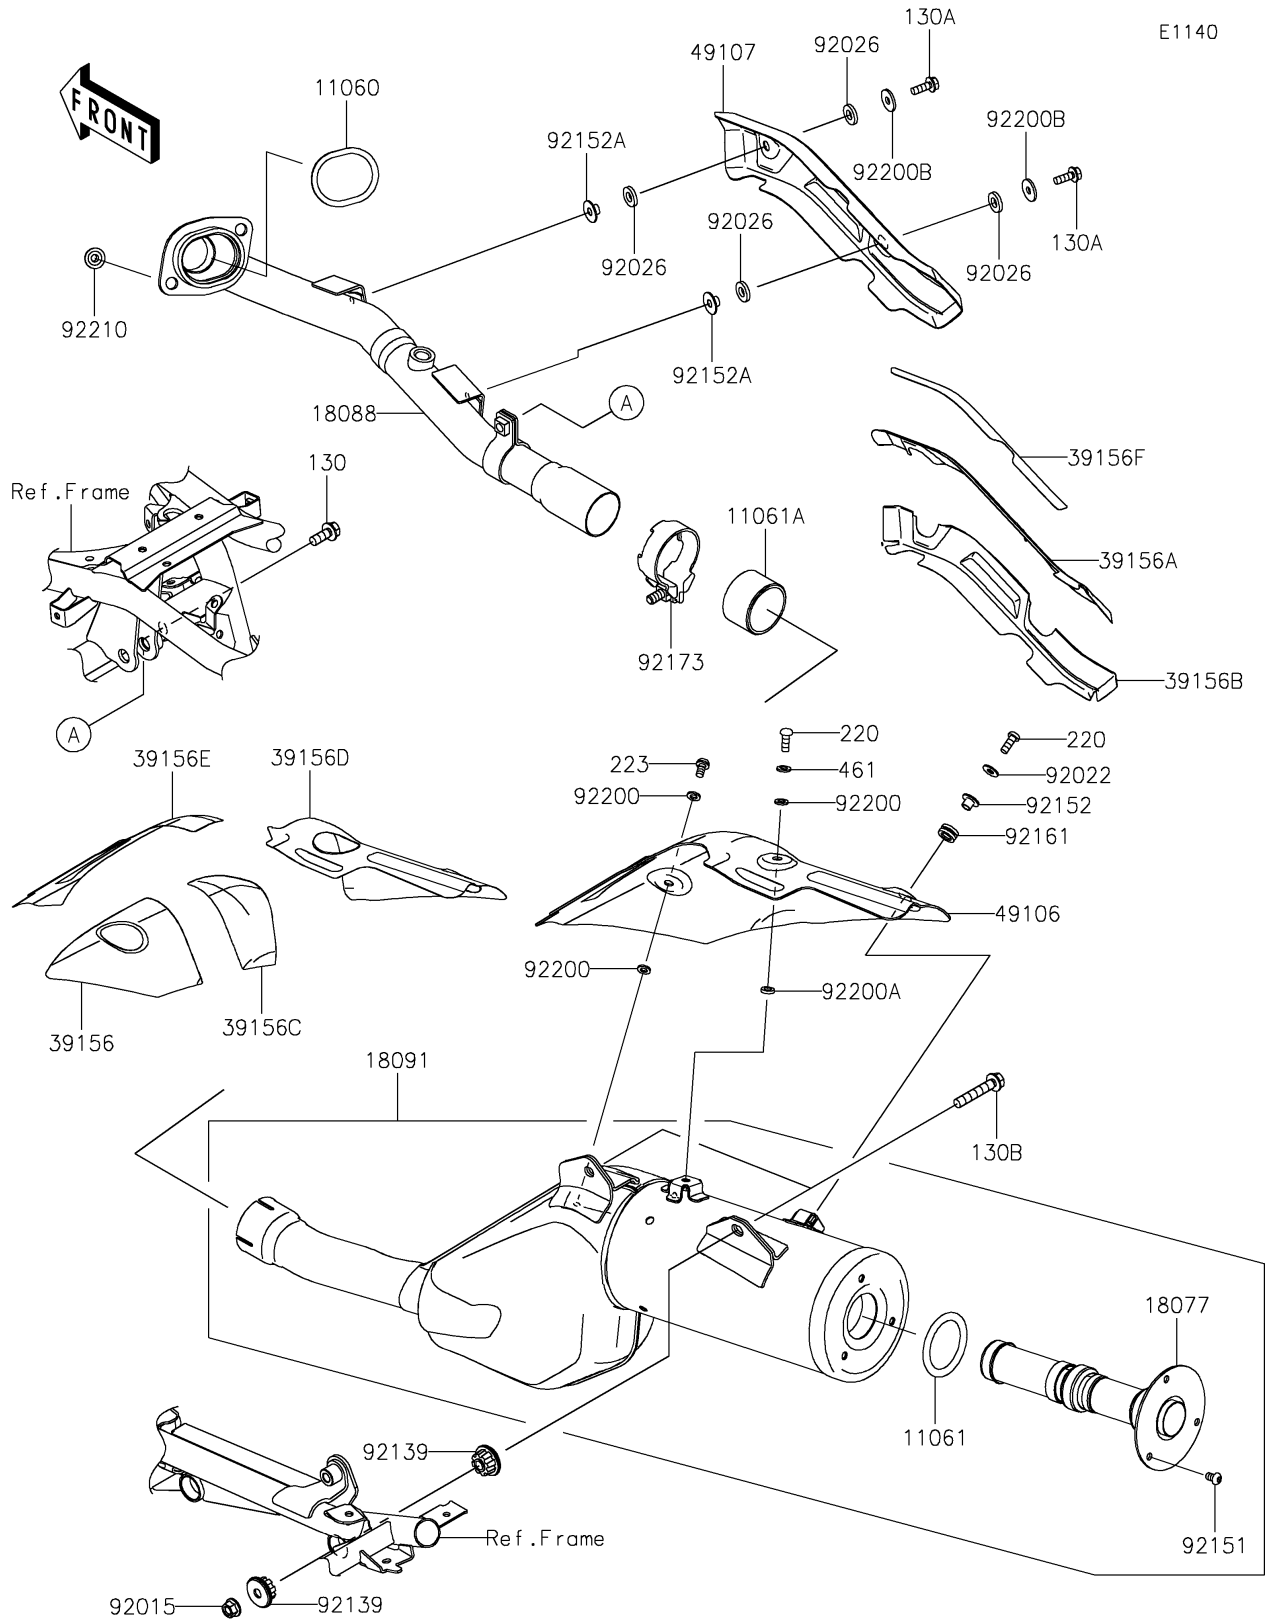

# 2023 KLR® 650 ADVENTURE PARTS DIAGRAM

Muffler(s)

## 2023 KLR® 650 ADVENTURE PARTS LIST

### Muffler(s)

ITEM NAME	PART NUMBER	QUANTITY
GASKET,EXHAUST PIPE HOLDER (Ref # 11060)	11060-1108	1
GASKET (Ref # 11061)	11061-1345	1
GASKET,EXHAUST PIPE CONNECTING (Ref # 11061A)	11061-1411	1
ARRESTER-SPARK (Ref # 18077)	18077-0050	1
PIPE-EXHAUST (Ref # 18088)	18088-1665	1
BODY-COMP-MUFFLER (Ref # 18091)	18091-1268	1
PAD,MUFFLER COVER,FR (Ref # 39156)	39156-2693	1
PAD,EXHAUST PIPE COVER,CNT (Ref # 39156A)	39156-2698	1
PAD,EXHAUST PIPE COVER,LWR (Ref # 39156B)	39156-2699	1
PAD,MUFFLER COVER,CNT (Ref # 39156C)	39156-2738	1
PAD,MUFFLER COVER,RR (Ref # 39156D)	39156-2773	1
PAD,MUFFLER COVER,UPP (Ref # 39156E)	39156-2774	1
PAD,EXHAUST PIPE COVER,UPP (Ref # 39156F)	39156-2798	1
COVER-MUFFLER (Ref # 49106)	49106-0857	1
COVER-EXHAUST PIPE (Ref # 49107)	49107-0849	1
NUT,8MM (Ref # 92015)	92015-1402	2
WASHER,6.2X15X1.2 (Ref # 92022)	92022-2373	1
SPACER,8.7X18X3 (Ref # 92026)	92026-0919	4
BUSHING (Ref # 92139)	92139-1116	4
BOLT,SOCKET,6X10 (Ref # 92151)	92151-1449	3
COLLAR (Ref # 92152)	92152-2837	1
COLLAR (Ref # 92152A)	92152-2862	2
DAMPER (Ref # 92161)	92161-2434	1
CLAMP (Ref # 92173)	92173-2463	1
WASHER,6.2X11.5X1.5 (Ref # 92200)	92200-2496	3
WASHER,6.2X11.5X2.5 (Ref # 92200A)	92200-2511	1
WASHER,6.5X20X2 (Ref # 92200B)	92200-2529	2
NUT,8MM (Ref # 92210)	92210-1114	2
BOLT-FLANGED,8X20 (Ref # 130)	130BD0820	1

## 2023 KLR® 650 ADVENTURE PARTS LIST

Muffler(s)

ITEM NAME	PART NUMBER	QUANTITY
BOLT-FLANGED,6X18 (Ref # 130A)	130CB0618	2
BOLT-FLANGED (Ref # 130B)	130CC0845	2
SCREW-PAN-CROS,6X16 (Ref # 220)	220AB0616	2
SCREW-PAN-WS-CROS,6X12 (Ref # 223)	223AB0612	1
WASHER-SPRING,6MM (Ref # 461)	461DB0600	1