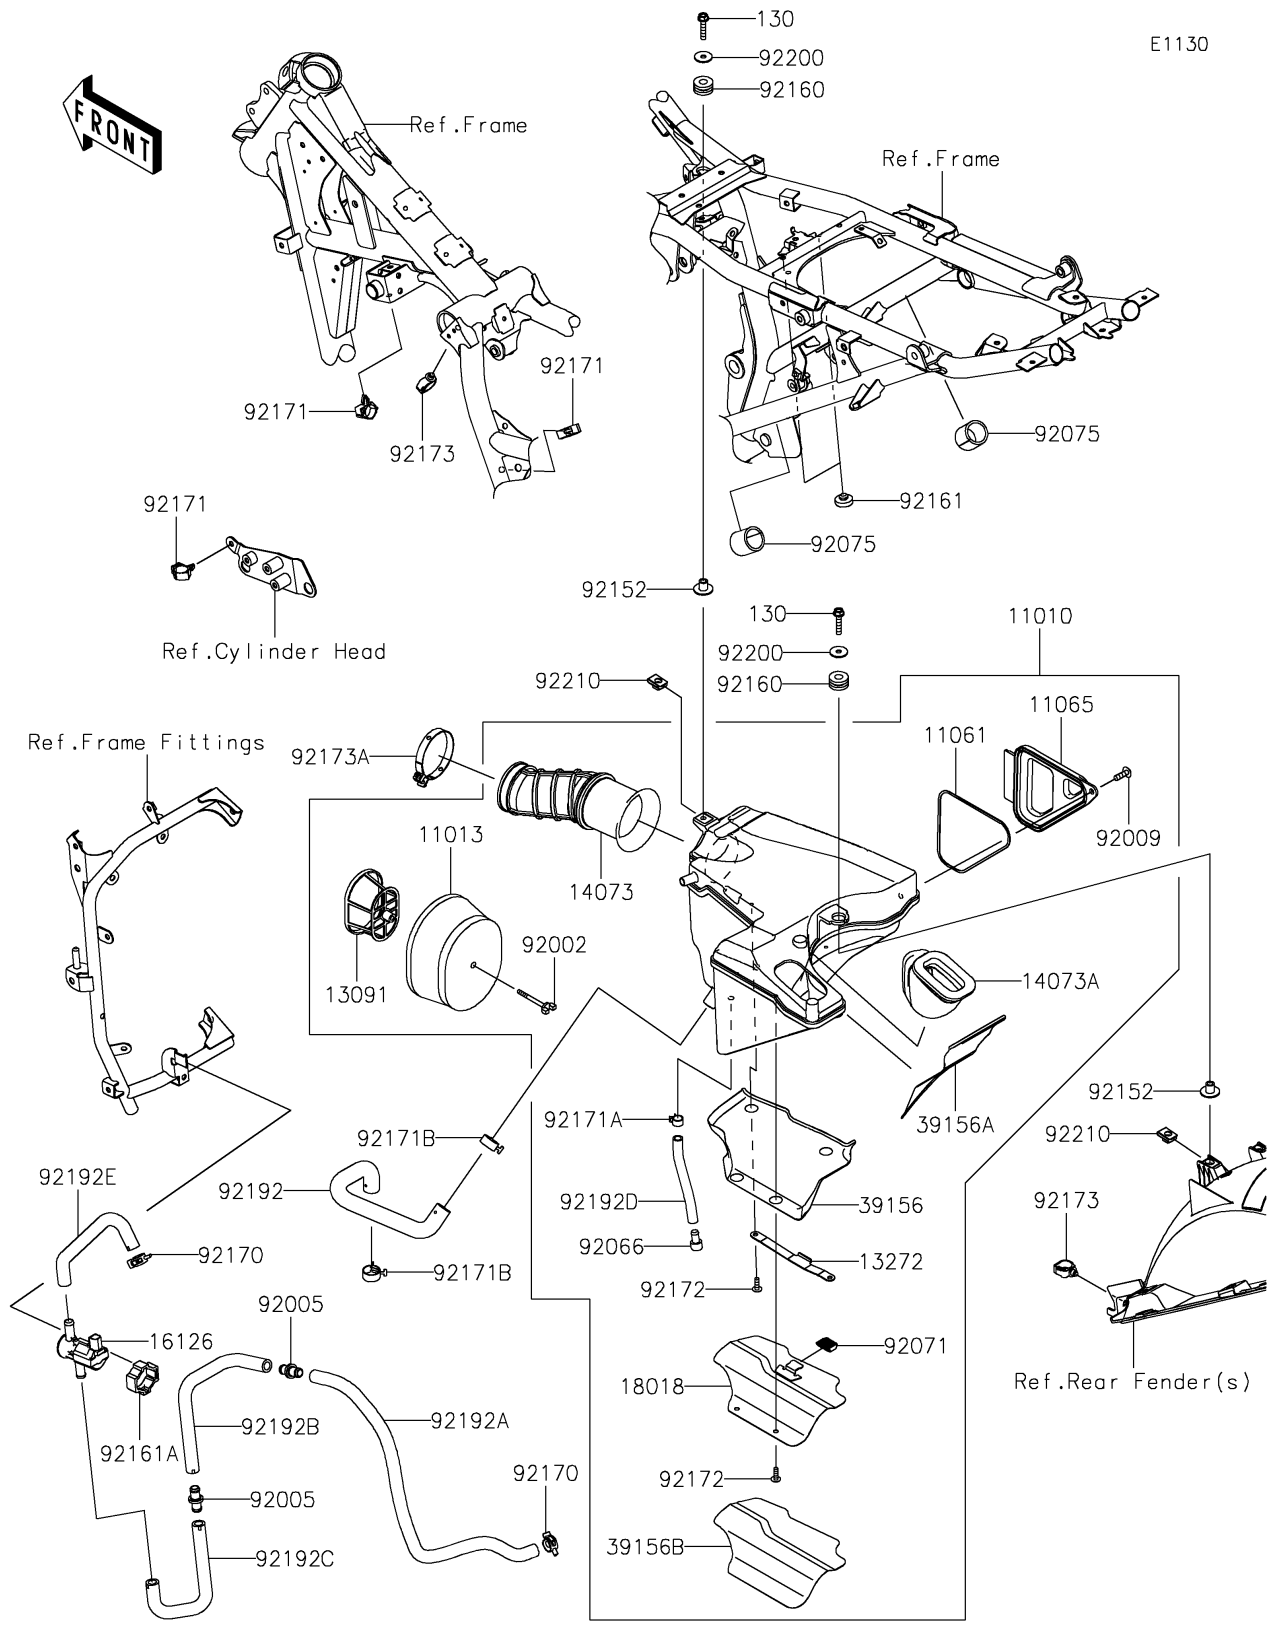

2025 KLR650 Adventure ABS PARTS DIAGRAM

Air Cleaner

2025 KLR650 Adventure ABS PARTS LIST

Air Cleaner

ITEM NAME	PART NUMBER	QUANTITY
FILTER-ASSY-AIR (Ref # 11010)	11010-1805	1
ELEMENT-AIR FILTER (Ref # 11013)	11013-1152	1
GASKET (Ref # 11061)	11061-1393	1
CAP (Ref # 11065)	11065-1373	1
HOLDER (Ref # 13091)	13091-1473	1
PLATE (Ref # 13272)	13272-3875	1
DUCT (Ref # 14073)	14073-0993	1
DUCT (Ref # 14073A)	14073-0994	1
VALVE,AIR SWITCHING (Ref # 16126)	16126-0033	1
PLATE-HEAT GUARD (Ref # 18018)	18018-0641	1
PAD (Ref # 39156)	39156-2760	1
PAD (Ref # 39156A)	39156-2761	1
PAD (Ref # 39156B)	39156-2793	1
BOLT (Ref # 92002)	92002-1904	1
FITTING (Ref # 92005)	92005-1379	2
SCREW (Ref # 92009)	92009-1460	1
PLUG,DRAIN,8.5X15 (Ref # 92066)	92066-0127	1
GROMMET (Ref # 92071)	92071-0786	1
DAMPER,25X31X30 (Ref # 92075)	92075-1906	2
COLLAR,6.5X10.5X13.1 (Ref # 92152)	92152-0547	2
DAMPER (Ref # 92160)	92160-1162	2
DAMPER (Ref # 92161)	92161-0336	2
DAMPER,ASWV (Ref # 92161A)	92161-0499	1
CLAMP (Ref # 92170)	92170-1118	2
CLAMP,BRAKE HOSE (Ref # 92171)	92171-0316	3
CLAMP,12MM (Ref # 92171A)	92171-1870	1
CLAMP (Ref # 92171B)	92171-1890	2
SCREW,TAPPING,5X16 (Ref # 92172)	92172-0280	4
CLAMP,HOLDER CLIP (Ref # 92173)	92173-0868	2

2025 KLR650 Adventure ABS PARTS LIST

Air Cleaner

ITEM NAME	PART NUMBER	QUANTITY
CLAMP,62MM (Ref # 92173A)	92173-0922	1
TUBE,BREATHER (Ref # 92192)	92192-2463	1
TUBE,FITTING-A/C (Ref # 92192A)	92192-2464	1
TUBE,FITTING-FITTING (Ref # 92192B)	92192-2465	1
TUBE,ASWV-FITTING (Ref # 92192C)	92192-2466	1
TUBE (Ref # 92192D)	92192-2493	1
TUBE,ASWV-REED VALVE (Ref # 92192E)	92192-2500	1
WASHER,6.5X22X1.6 (Ref # 92200)	92200-1087	2
NUT,6MM (Ref # 92210)	92210-0474	2
BOLT-FLANGED,6X30 (Ref # 130)	130BB0630	2