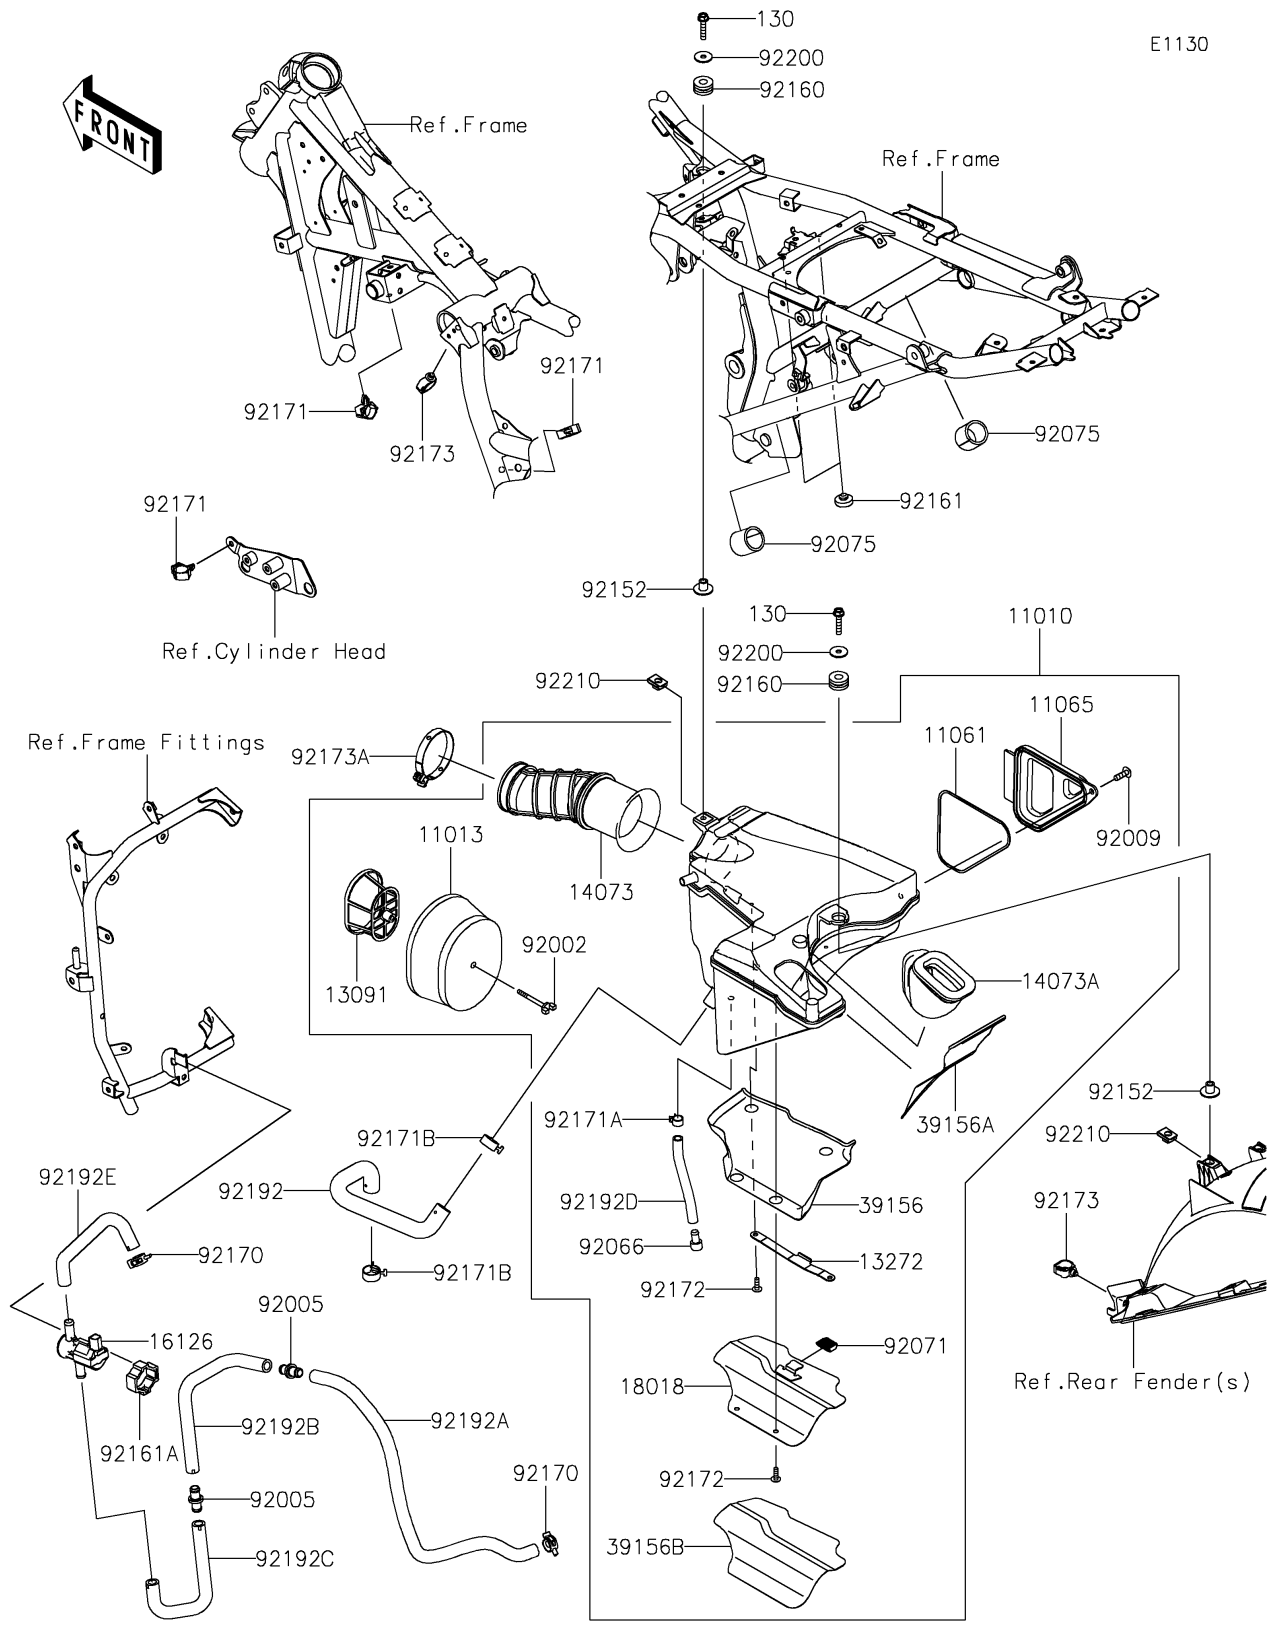

2024 KLR® 650 ADVENTURE ABS PARTS DIAGRAM

Air Cleaner

2024 KLR® 650 ADVENTURE ABS PARTS LIST

Air Cleaner

ITEM NAME	PART NUMBER	QUANTITY
FILTER-ASSY-AIR (Ref # 11010)	11010-1805	1
ELEMENT-AIR FILTER (Ref # 11013)	11013-1152	1
GASKET (Ref # 11061)	11061-1393	1
CAP (Ref # 11065)	11065-1373	1
HOLDER (Ref # 13091)	13091-1473	1
PLATE (Ref # 13272)	13272-3875	1
DUCT (Ref # 14073)	14073-0993	1
DUCT (Ref # 14073A)	14073-0994	1
VALVE,AIR SWITCHING (Ref # 16126)	16126-0033	1
PLATE-HEAT GUARD (Ref # 18018)	18018-0641	1
PAD (Ref # 39156)	39156-2760	1
PAD (Ref # 39156A)	39156-2761	1
PAD (Ref # 39156B)	39156-2793	1
BOLT (Ref # 92002)	92002-1904	1
FITTING (Ref # 92005)	92005-1379	2
SCREW (Ref # 92009)	92009-1460	1
PLUG,DRAIN,8.5X15 (Ref # 92066)	92066-0127	1
GROMMET (Ref # 92071)	92071-0786	1
DAMPER,25X31X30 (Ref # 92075)	92075-1906	2
COLLAR,6.5X10.5X13.1 (Ref # 92152)	92152-0547	2
DAMPER (Ref # 92160)	92160-1162	2
DAMPER (Ref # 92161)	92161-0336	2
DAMPER,ASWV (Ref # 92161A)	92161-0499	1
CLAMP (Ref # 92170)	92170-1118	2
CLAMP,BRAKE HOSE (Ref # 92171)	92171-0316	3
CLAMP,12MM (Ref # 92171A)	92171-1870	1
CLAMP (Ref # 92171B)	92171-1890	2
SCREW,TAPPING,5X16 (Ref # 92172)	92172-0280	4
CLAMP,HOLDER CLIP (Ref # 92173)	92173-0868	2

2024 KLR® 650 ADVENTURE ABS PARTS LIST

Air Cleaner

ITEM NAME	PART NUMBER	QUANTITY
CLAMP,62MM (Ref # 92173A)	92173-0922	1
TUBE,BREATHER (Ref # 92192)	92192-2463	1
TUBE,FITTING-A/C (Ref # 92192A)	92192-2464	1
TUBE,FITTING-FITTING (Ref # 92192B)	92192-2465	1
TUBE,ASWV-FITTING (Ref # 92192C)	92192-2466	1
TUBE (Ref # 92192D)	92192-2493	1
TUBE,ASWV-REED VALVE (Ref # 92192E)	92192-2500	1
WASHER,6.5X22X1.6 (Ref # 92200)	92200-1087	2
NUT,6MM (Ref # 92210)	92210-0474	2
BOLT-FLANGED,6X30 (Ref # 130)	130BB0630	2