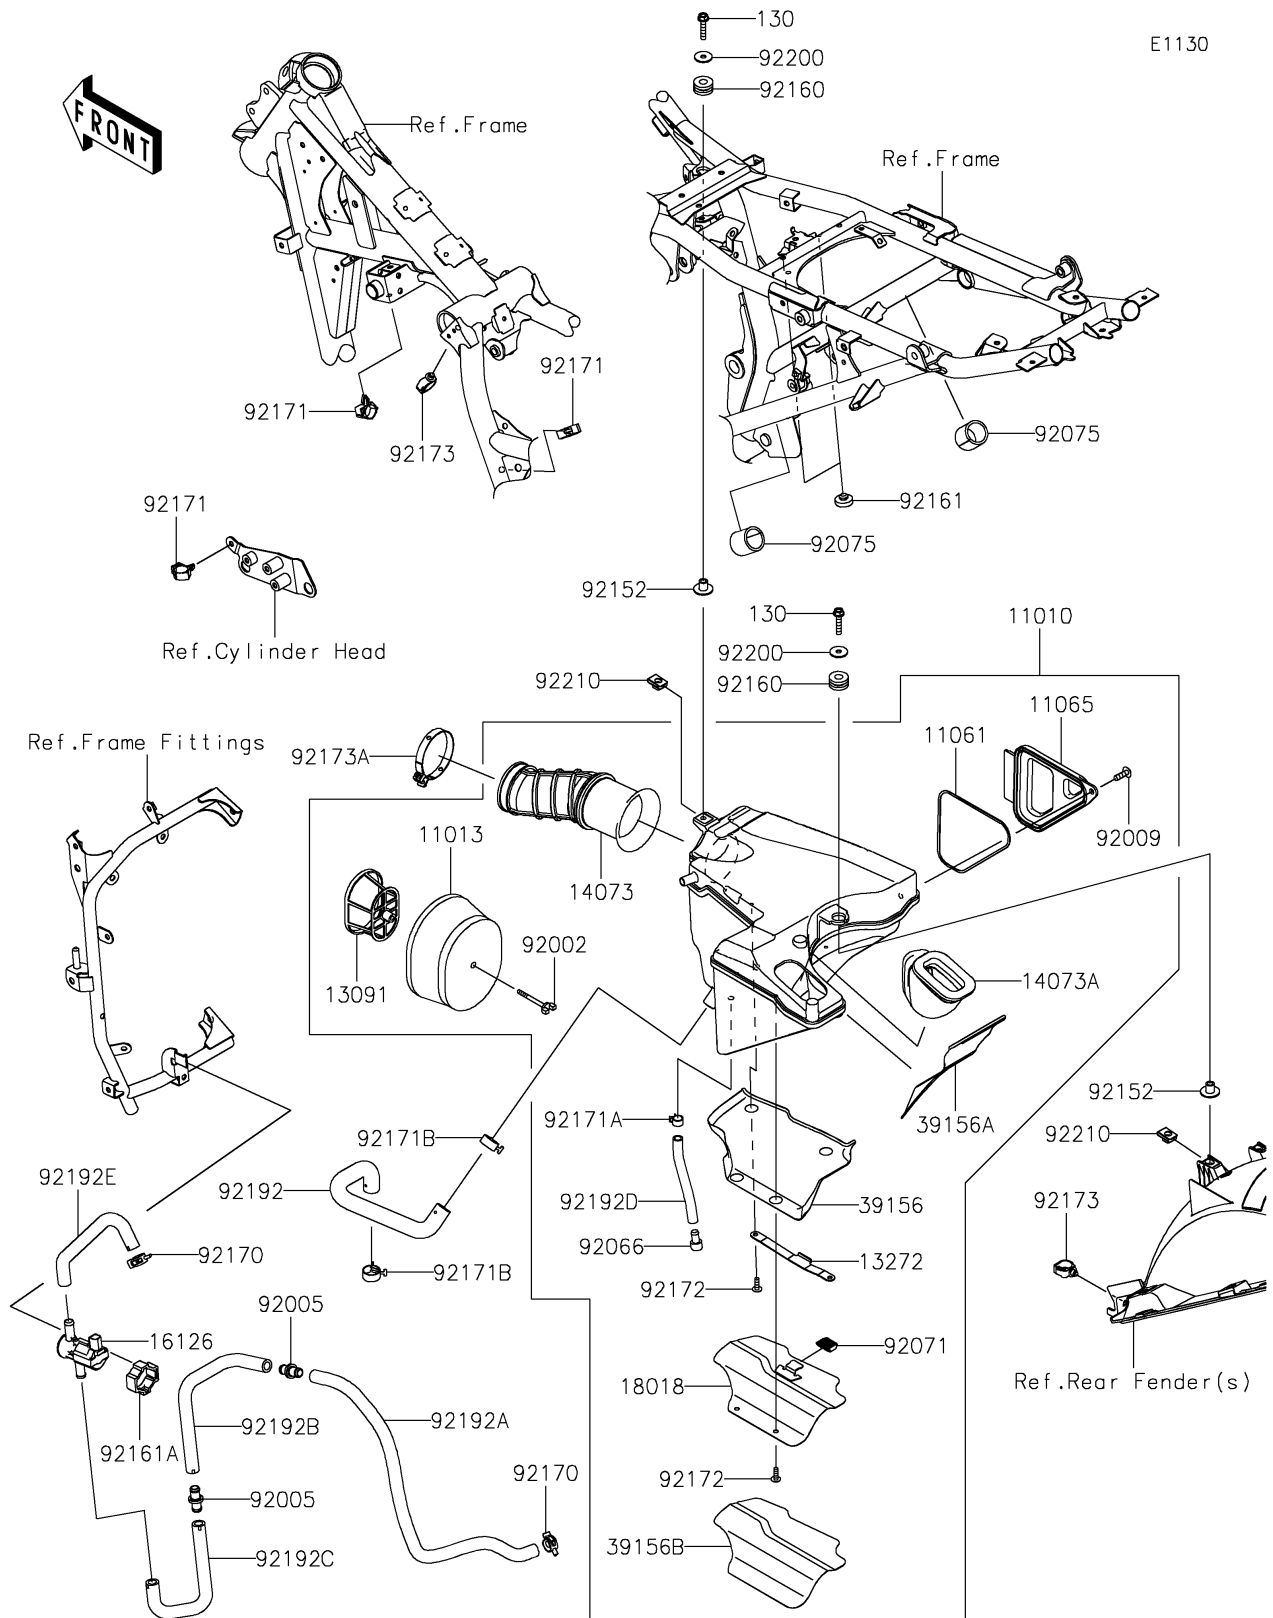

2024 KLR® 650 ADVENTURE ABS

PARTS DIAGRAM

Air Cleaner