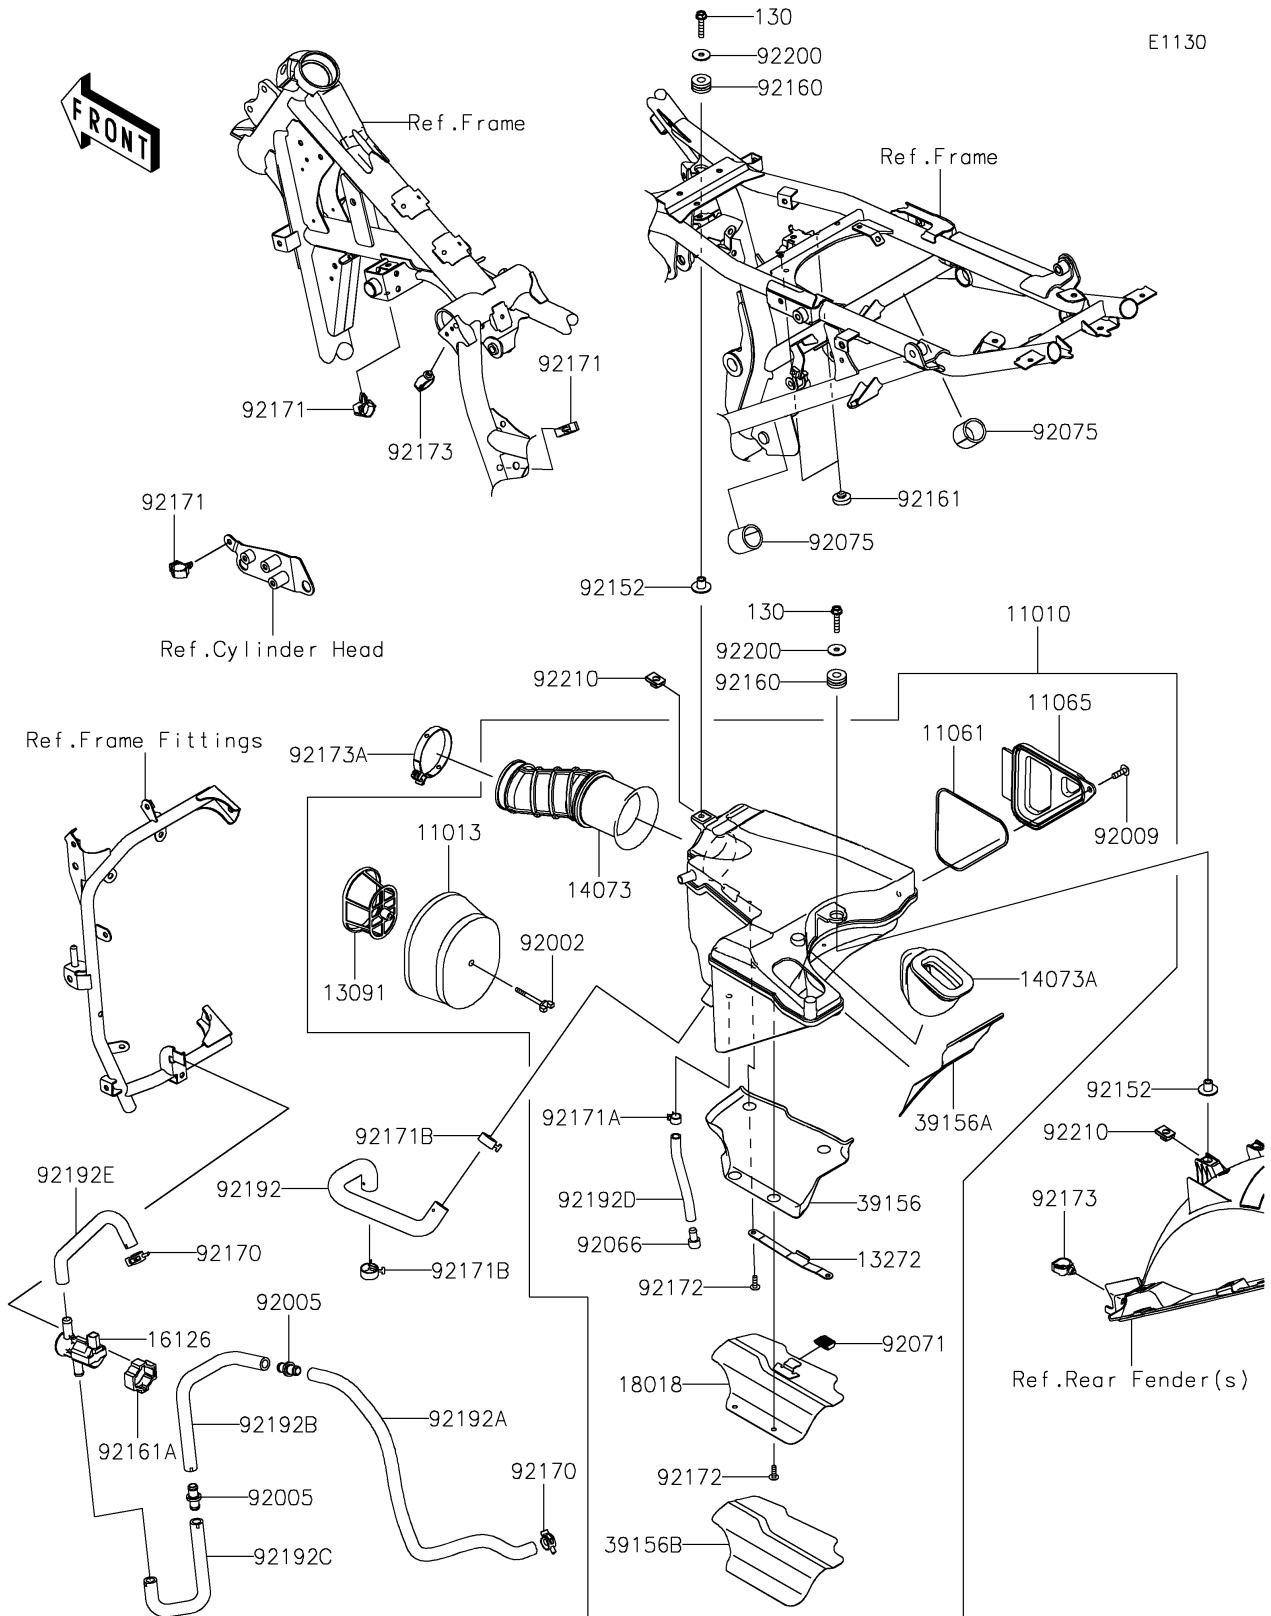

2023 KLR® 650 ADVENTURE PARTS DIAGRAM

Air Cleaner

2023 KLR® 650 ADVENTURE PARTS LIST

Air Cleaner

ITEM NAME	PART NUMBER	QUANTITY
FILTER-ASSY-AIR (Ref # 11010)	11010-1805	1
ELEMENT-AIR FILTER (Ref # 11013)	11013-1152	1
GASKET (Ref # 11061)	11061-1393	1
CAP (Ref # 11065)	11065-1373	1
HOLDER (Ref # 13091)	13091-1473	1
PLATE (Ref # 13272)	13272-3875	1
DUCT (Ref # 14073)	14073-0993	1
DUCT (Ref # 14073A)	14073-0994	1
VALVE,AIR SWITCHING (Ref # 16126)	16126-0033	1
PLATE-HEAT GUARD (Ref # 18018)	18018-0641	1
PAD (Ref # 39156)	39156-2760	1
PAD (Ref # 39156A)	39156-2761	1
PAD (Ref # 39156B)	39156-2793	1
BOLT (Ref # 92002)	92002-1904	1
FITTING (Ref # 92005)	92005-1379	2
SCREW (Ref # 92009)	92009-1460	1
PLUG,DRAIN,8.5X15 (Ref # 92066)	92066-0127	1
GROMMET (Ref # 92071)	92071-0786	1
DAMPER,25X31X30 (Ref # 92075)	92075-1906	2
COLLAR,6.5X10.5X13.1 (Ref # 92152)	92152-0547	2
DAMPER (Ref # 92160)	92160-1162	2
DAMPER (Ref # 92161)	92161-0336	2
DAMPER,ASWV (Ref # 92161A)	92161-0499	1
CLAMP (Ref # 92170)	92170-1118	2
CLAMP,BRAKE HOSE (Ref # 92171)	92171-0316	3
CLAMP,12MM (Ref # 92171A)	92171-1870	1
CLAMP (Ref # 92171B)	92171-1890	2
SCREW,TAPPING,5X16 (Ref # 92172)	92172-0280	4
CLAMP,HOLDER CLIP (Ref # 92173)	92173-0868	2

2023 KLR® 650 ADVENTURE PARTS LIST

Air Cleaner

ITEM NAME	PART NUMBER	QUANTITY
CLAMP,62MM (Ref # 92173A)	92173-0922	1
TUBE,BREATHER (Ref # 92192)	92192-2463	1
TUBE,FITTING-A/C (Ref # 92192A)	92192-2464	1
TUBE,FITTING-FITTING (Ref # 92192B)	92192-2465	1
TUBE,ASWV-FITTING (Ref # 92192C)	92192-2466	1
TUBE (Ref # 92192D)	92192-2493	1
TUBE,ASWV-REED VALVE (Ref # 92192E)	92192-2500	1
WASHER,6.5X22X1.6 (Ref # 92200)	92200-1087	2
NUT,6MM (Ref # 92210)	92210-0474	2
BOLT-FLANGED,6X30 (Ref # 130)	130BB0630	2