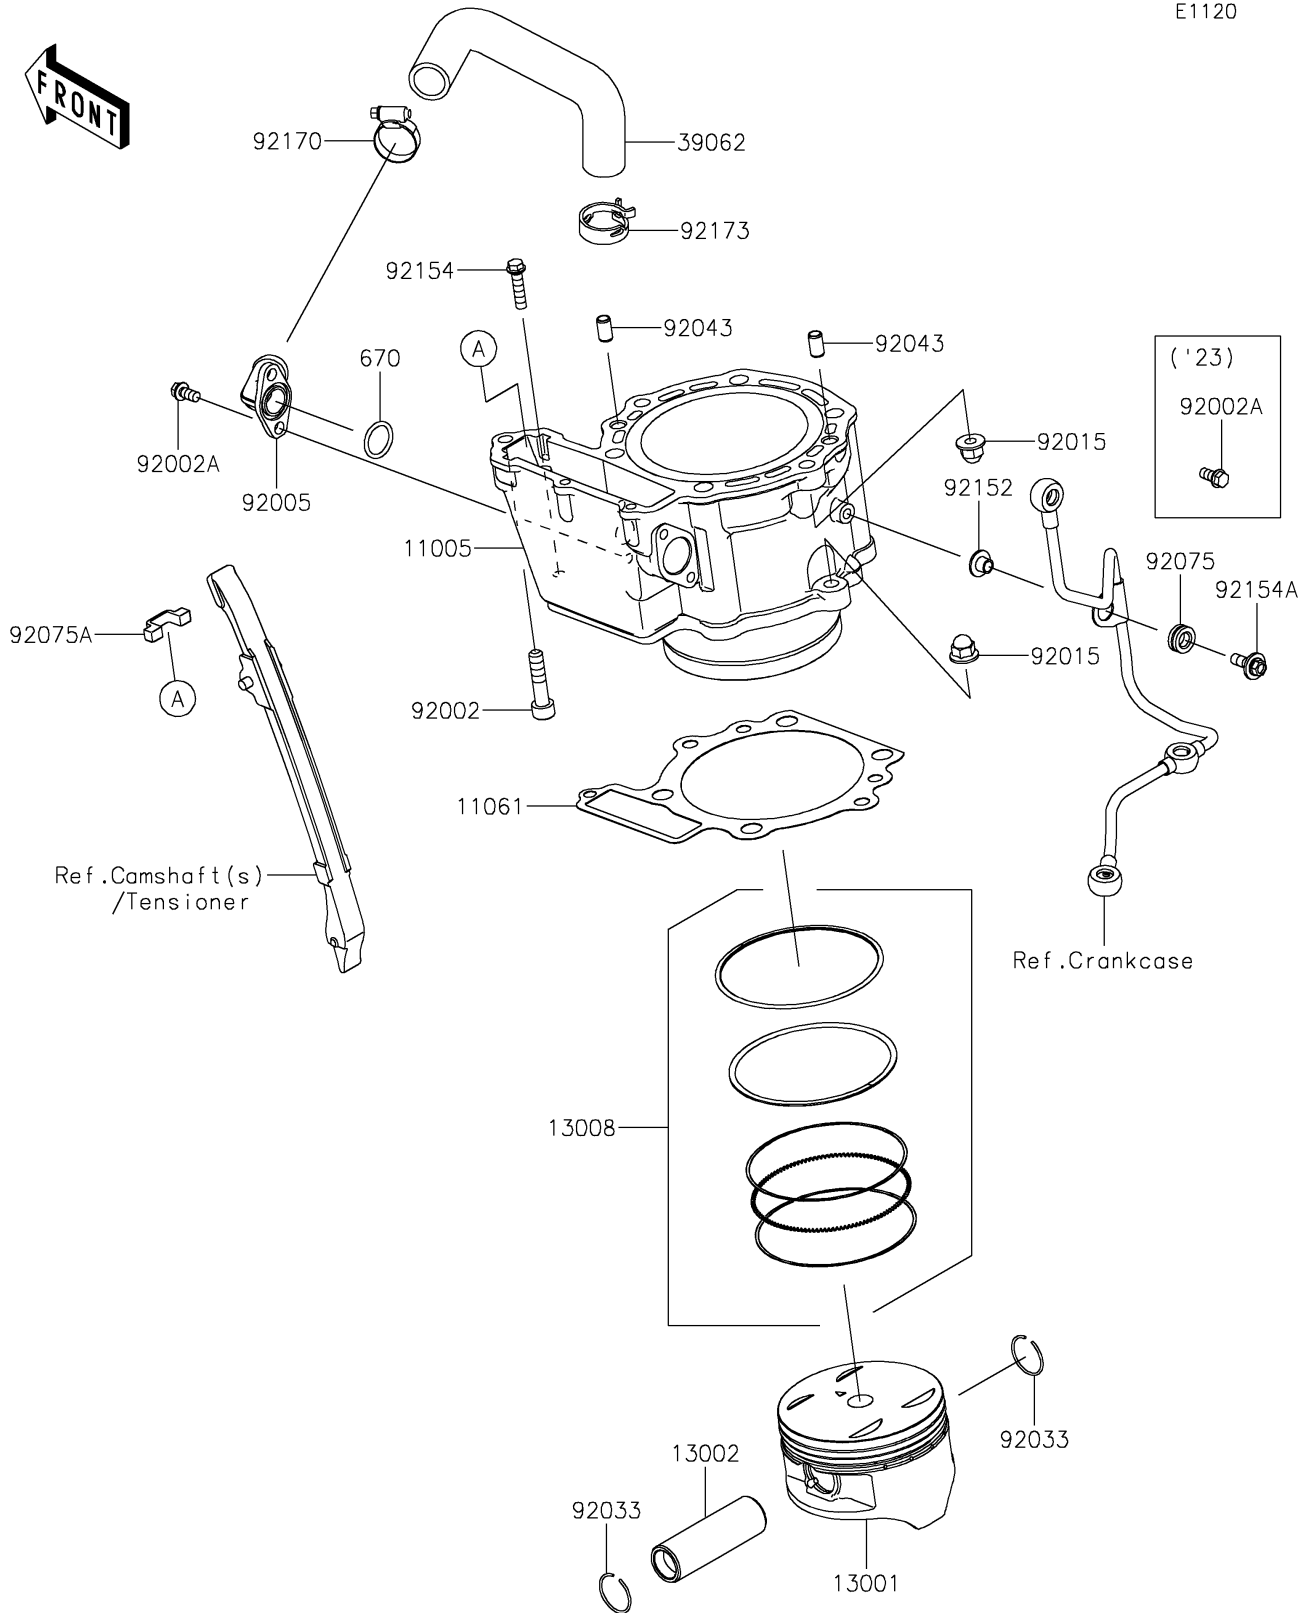

# 2025 KLR650 Adventure ABS PARTS DIAGRAM

Cylinder/Piston(s)

E1120

## 2025 KLR650 Adventure ABS PARTS LIST

Cylinder/Piston(s)

ITEM NAME	PART NUMBER	QUANTITY
CYLINDER-ENGINE (Ref # 11005)	11005-0736	1
GASKET,CYLINDER BASE (Ref # 11061)	11061-0428	1
PISTON-ENGINE (Ref # 13001)	13001-0723	1
PIN-PISTON (Ref # 13002)	13002-0707	1
RING-SET-PISTON (Ref # 13008)	13008-0595	1
HOSE-COOLING,W/P-CYLINDER (Ref # 39062)	39062-0150	1
BOLT,SOCKET,8X35 (Ref # 92002)	92002-1409	1
BOLT,6X12 (Ref # 92002A)	92002-1569	2
FITTING (Ref # 92005)	92005-0784	1
NUT,CAP,8MM (Ref # 92015)	92015-1982	4
RING-SNAP (Ref # 92033)	92033-1226	2
PIN,6.2X8X14 (Ref # 92043)	92043-1263	2
DAMPER (Ref # 92075)	92075-1947	1
DAMPER (Ref # 92075A)	92075-1968	1
COLLAR,6.3X8.3X7.6 (Ref # 92152)	92152-2133	1
BOLT,FLANGED,6X25 (Ref # 92154)	92154-1212	1
BOLT,FLANGED,6X18 (Ref # 92154A)	92154-3994	1
CLAMP,COOLING HOSE (Ref # 92170)	92170-1033	1
CLAMP (Ref # 92173)	92173-2459	1
O RING,18MM (Ref # 670)	670B2018	1