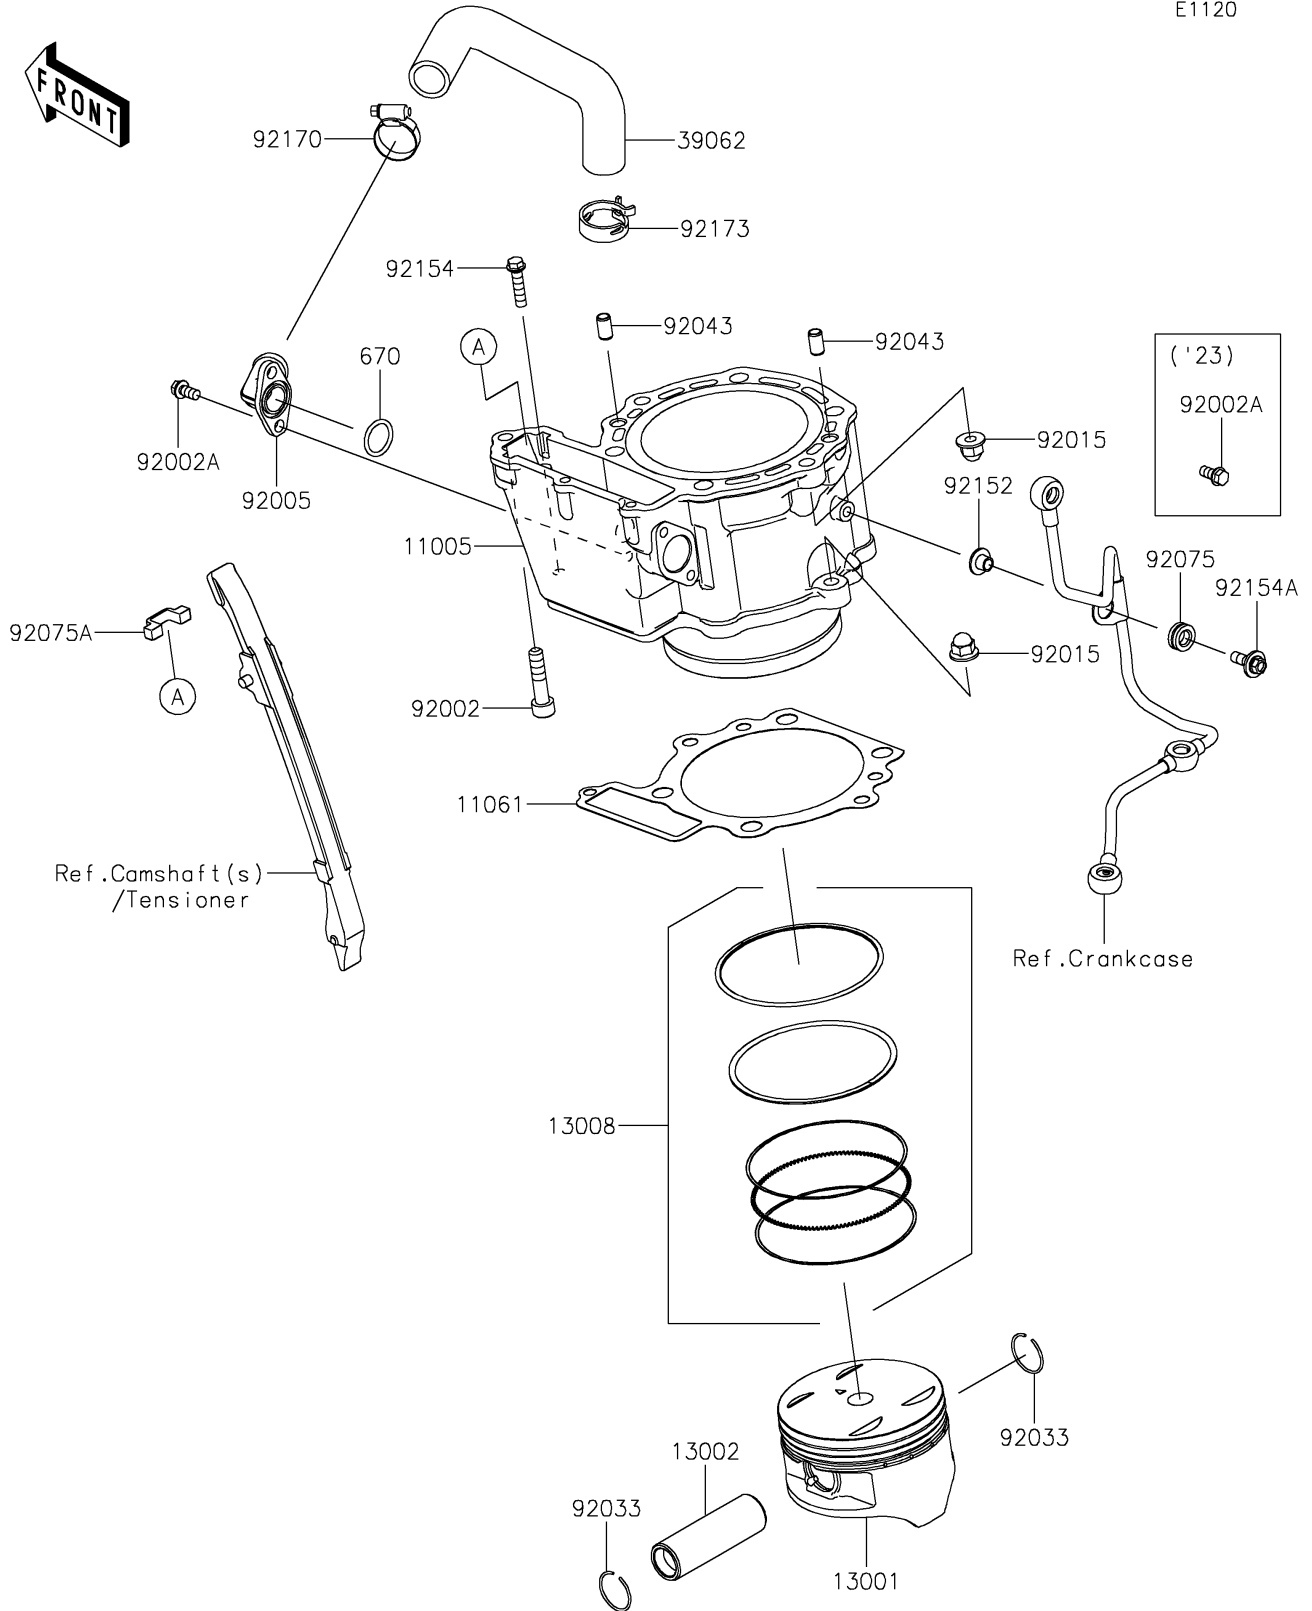

# 2023 KLR® 650 ADVENTURE PARTS DIAGRAM

Cylinder/Piston(s)

E1120

## 2023 KLR® 650 ADVENTURE PARTS LIST

### Cylinder/Piston(s)

ITEM NAME	PART NUMBER	QUANTITY
CYLINDER-ENGINE (Ref # 11005)	11005-0736	1
GASKET,CYLINDER BASE (Ref # 11061)	11061-0428	1
PISTON-ENGINE (Ref # 13001)	13001-0723	1
PIN-PISTON (Ref # 13002)	13002-0707	1
RING-SET-PISTON (Ref # 13008)	13008-0595	1
HOSE-COOLING,W/P-CYLINDER (Ref # 39062)	39062-0150	1
BOLT,SOCKET,8X35 (Ref # 92002)	92002-1409	1
BOLT,6X12 (Ref # 92002A)	92002-1569	3
FITTING (Ref # 92005)	92005-0784	1
NUT,CAP,8MM (Ref # 92015)	92015-1982	4
RING-SNAP (Ref # 92033)	92033-1226	2
PIN,6.2X8X14 (Ref # 92043)	92043-1263	2
DAMPER (Ref # 92075A)	92075-1968	1
BOLT,FLANGED,6X25 (Ref # 92154)	92154-1212	1
CLAMP,COOLING HOSE (Ref # 92170)	92170-1033	1
CLAMP (Ref # 92173)	92173-2459	1
O RING,18MM (Ref # 670)	670B2018	1