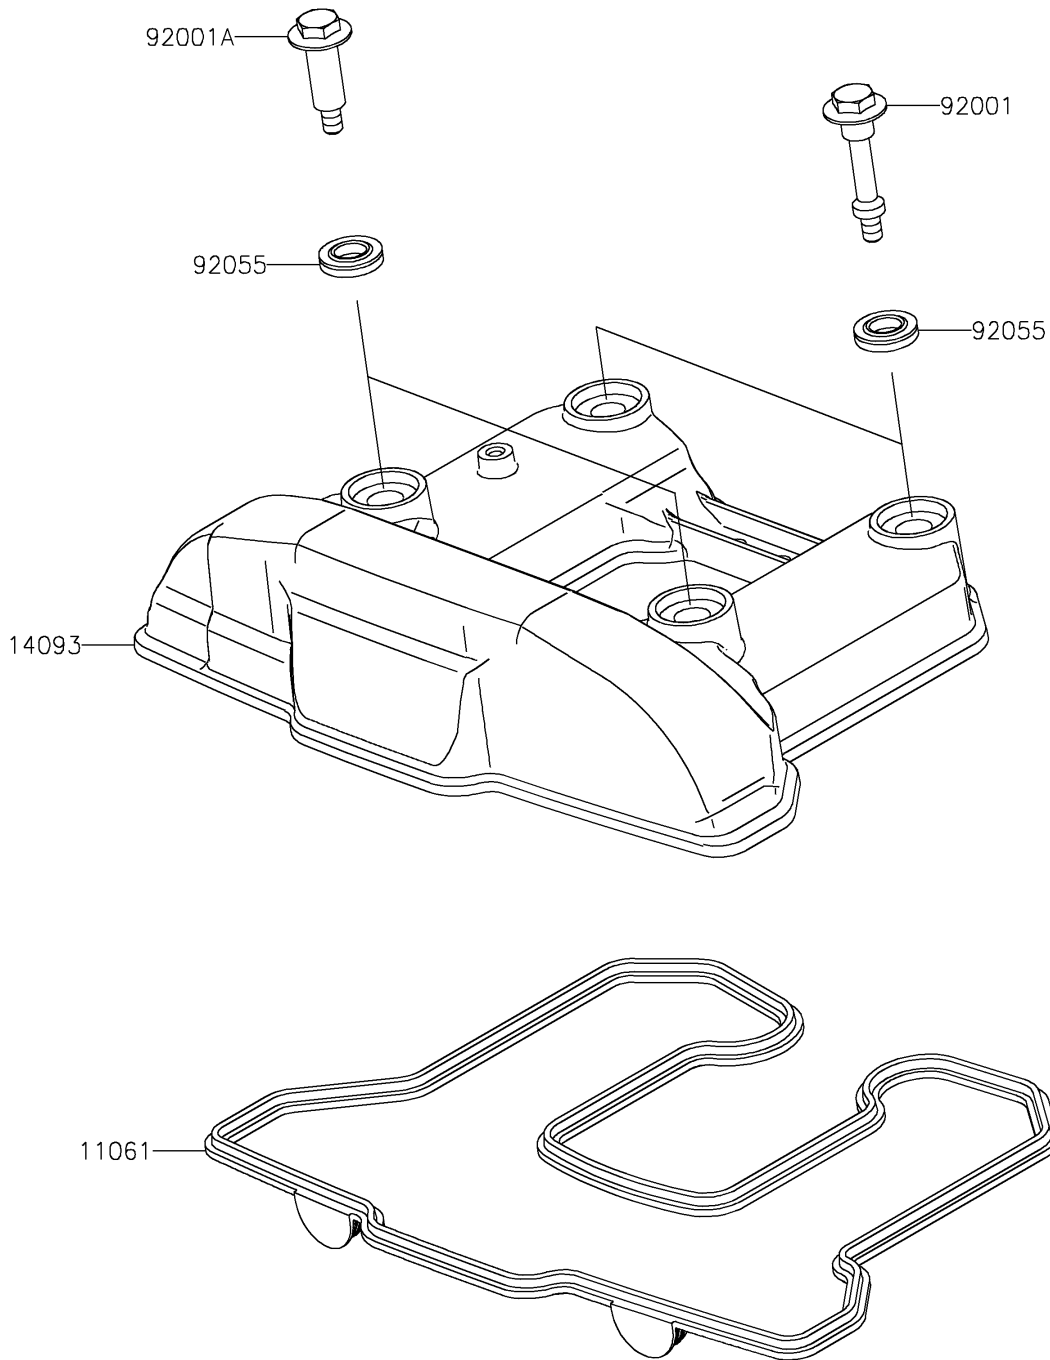

2025 KLR650 Adventure ABS PARTS DIAGRAM

Cylinder Head Cover

E1112

2025 KLR650 Adventure ABS PARTS LIST

Cylinder Head Cover

ITEM NAME	PART NUMBER	QUANTITY
GASKET,HEAD COVER (Ref # 11061)	11061-1390	1
COVER,HEAD (Ref # 14093)	14093-0059	1
BOLT,L=46.5 (Ref # 92001)	92001-1853	2
BOLT,L=34.5 (Ref # 92001A)	92001-1854	2
RING-O (Ref # 92055)	92055-0143	4