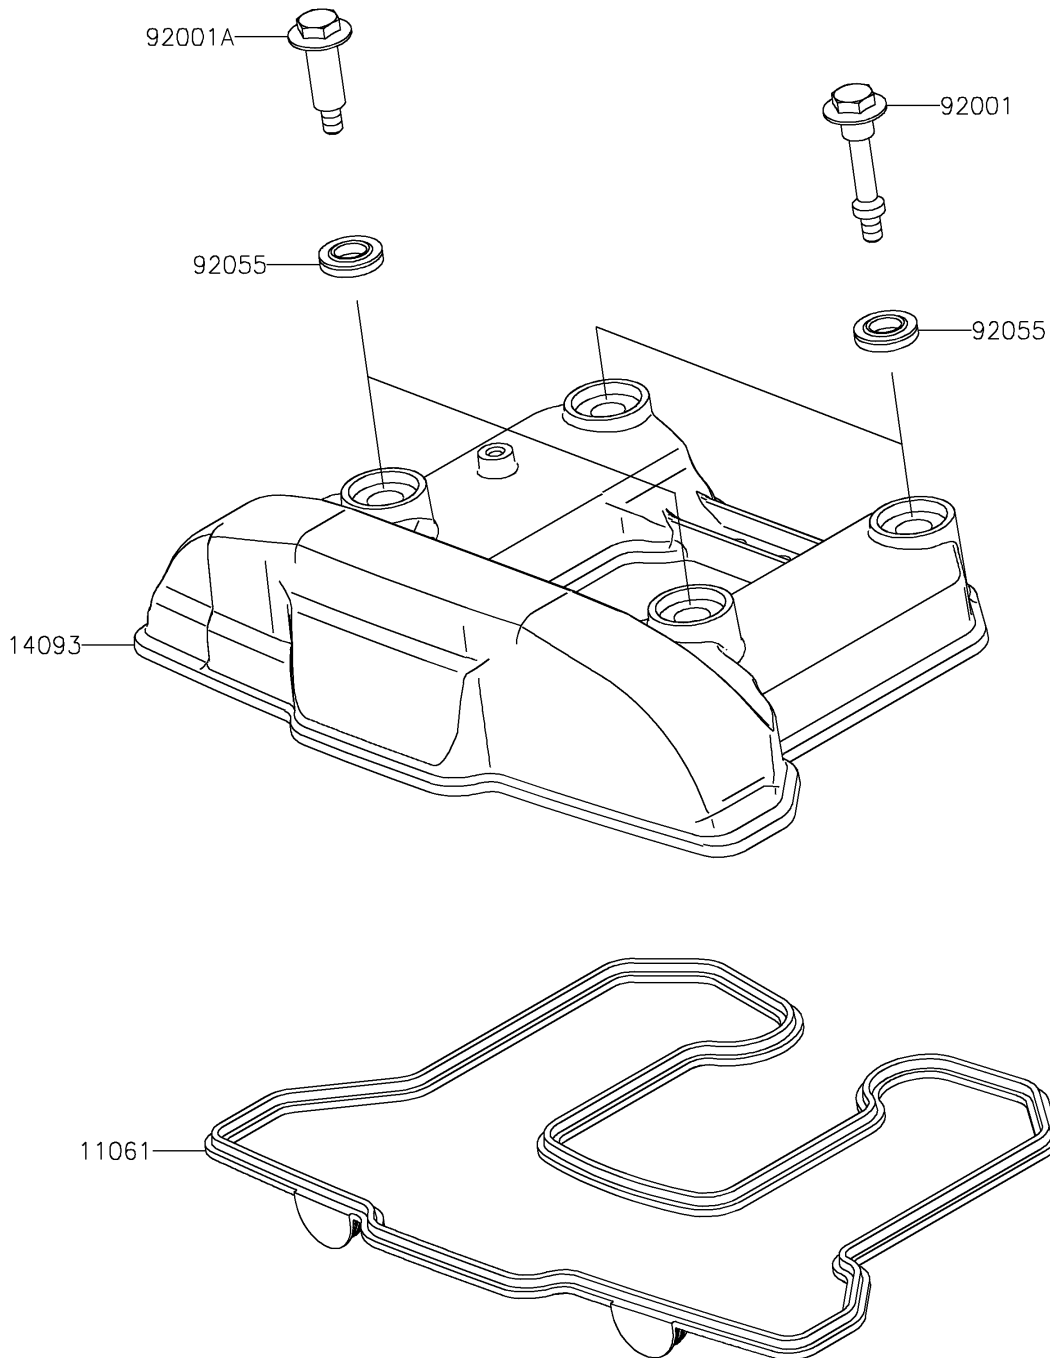

2024 KLR® 650 ADVENTURE ABS PARTS DIAGRAM

Cylinder Head Cover

E1112

2024 KLR® 650 ADVENTURE ABS PARTS LIST

Cylinder Head Cover

ITEM NAME	PART NUMBER	QUANTITY
GASKET,HEAD COVER (Ref # 11061)	11061-1390	1
COVER,HEAD (Ref # 14093)	14093-0059	1
BOLT,L=46.5 (Ref # 92001)	92001-1853	2
BOLT,L=34.5 (Ref # 92001A)	92001-1854	2
RING-O (Ref # 92055)	92055-0143	4