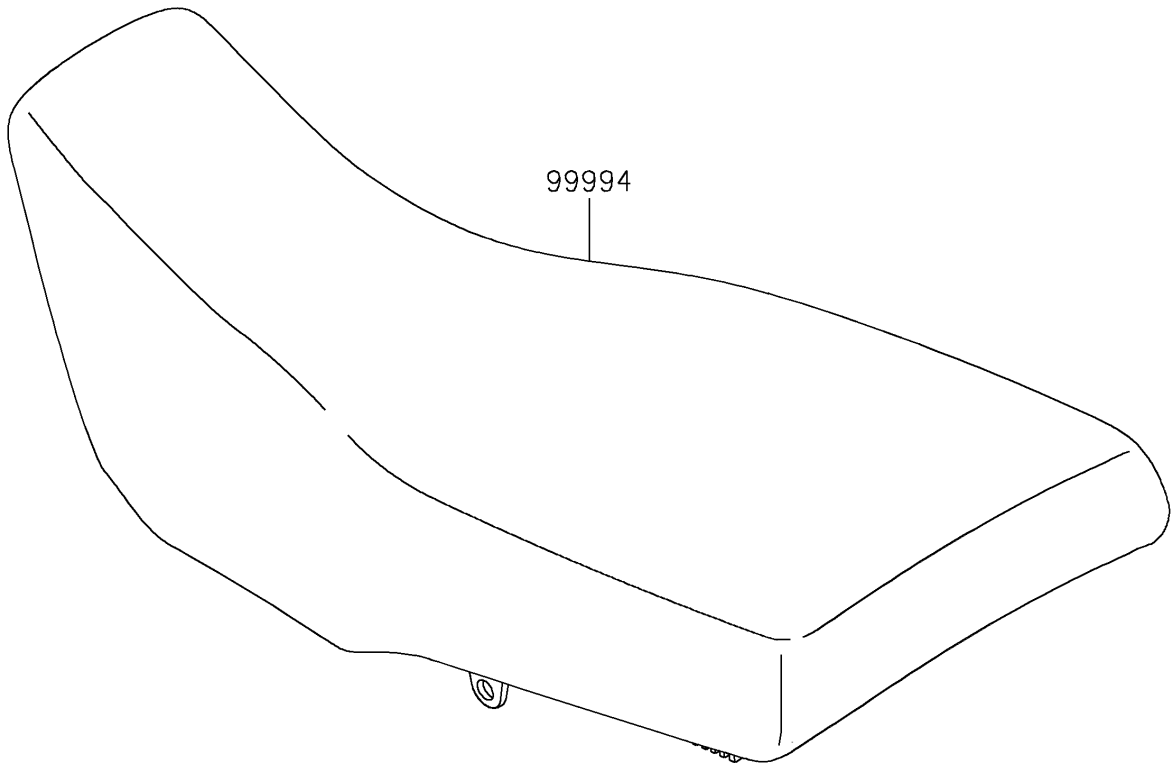

# 2025 KLR650 S ABS PARTS DIAGRAM

Accessory(Seat)

F2910E

## 2025 KLR650 S ABS PARTS LIST

Accessory(Seat)

ITEM NAME	PART NUMBER	QUANTITY
HIGH SEAT,BLACK+SIL (Ref # 99994)	99994-1504-64U	1