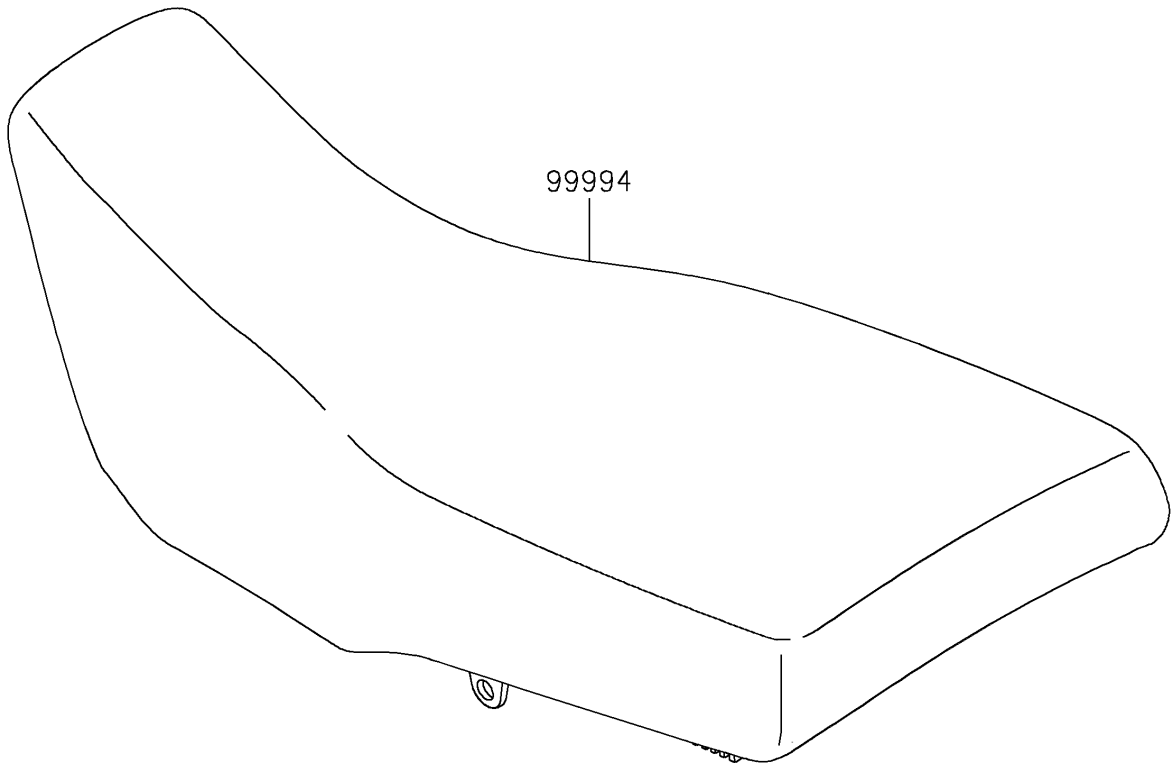

2023 KLR® 650 S ABS PARTS DIAGRAM

Accessory(Seat)

F2910E

2023 KLR® 650 S ABS PARTS LIST

Accessory(Seat)

ITEM NAME	PART NUMBER	QUANTITY
HIGH SEAT,BLACK+SIL (Ref # 99994)	99994-1504-64U	1