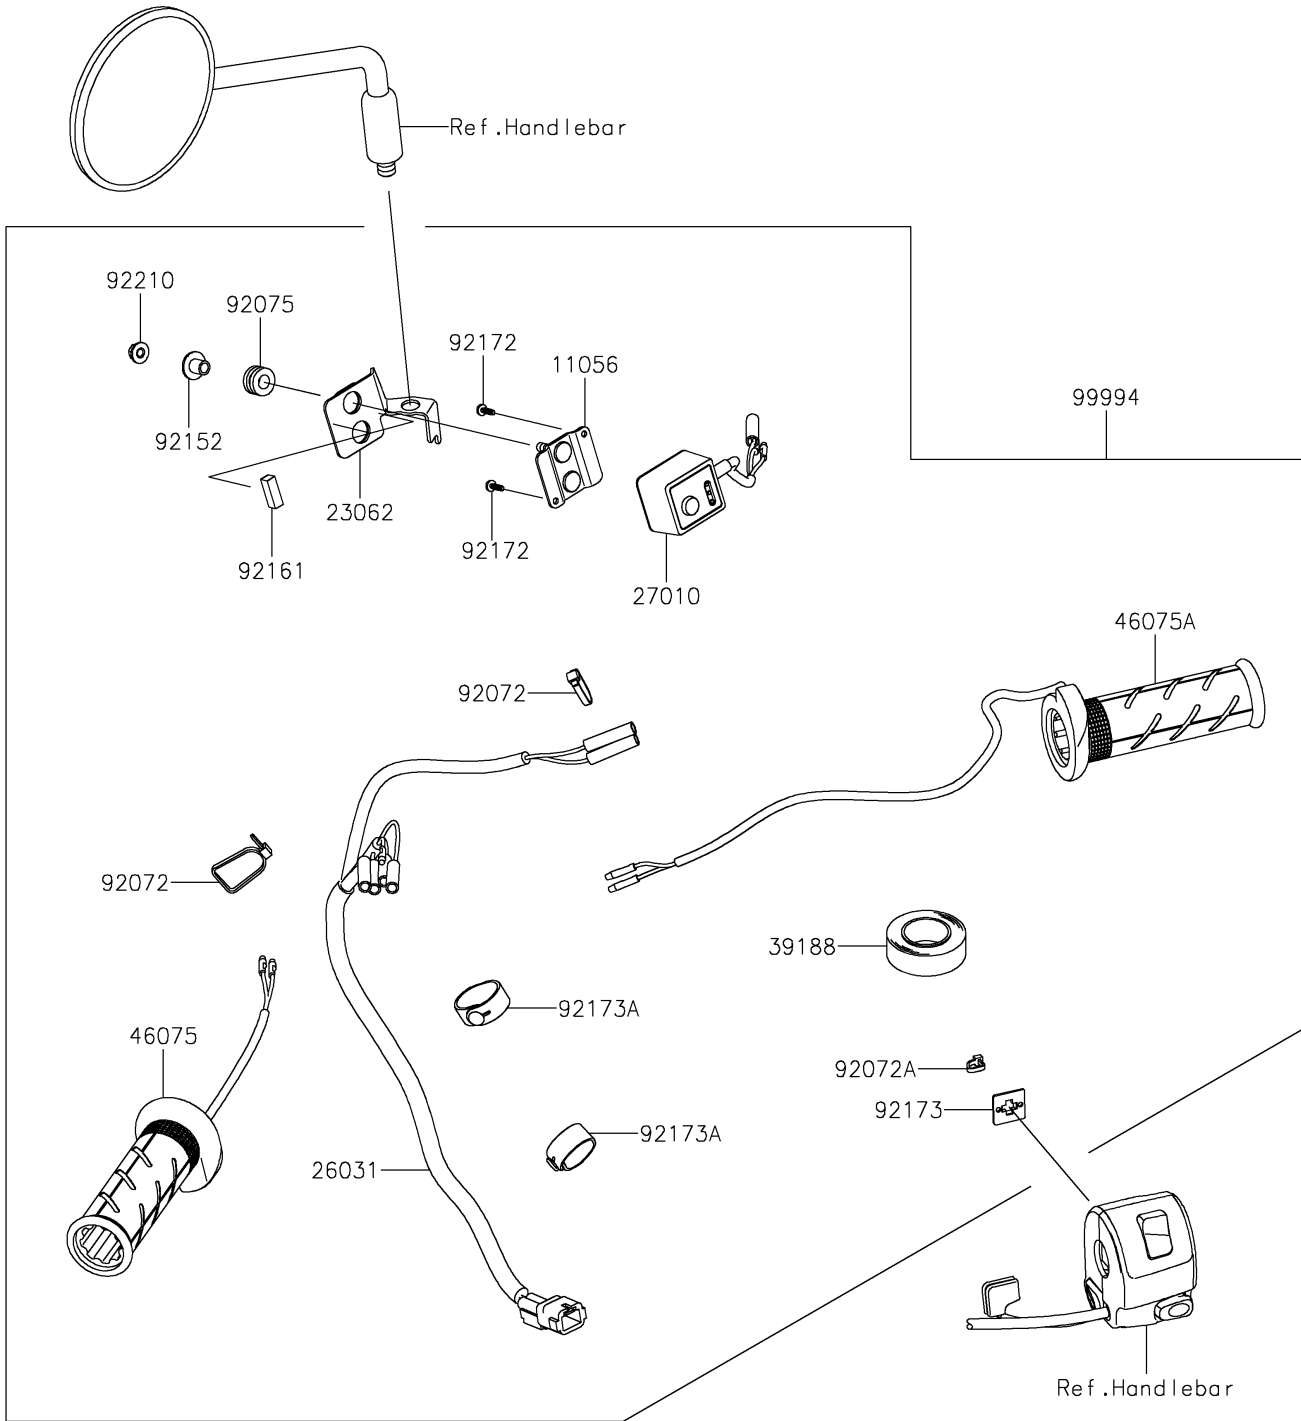

2025 KLR650 S ABS PARTS DIAGRAM

Accessory(Grip Heater)

F2910C

2025 KLR650 S ABS PARTS LIST

Accessory(Grip Heater)

ITEM NAME	PART NUMBER	QUANTITY
BRACKET (Ref # 11056)	11056-7296	1
BRACKET-COMP (Ref # 23062)	23062-1325	1
HARNESS (Ref # 26031)	26031-3876	1
SWITCH,HEATED-GRIP,HONDA-ACCES (Ref # 27010)	27010-0126	1
TAPE,HARNESS (Ref # 39188)	39188-0006	1
GRIP,HEATER,LH (Ref # 46075)	46075-0599	1
GRIP,HEATER,RH (Ref # 46075A)	46075-0600	1
BAND,L=152 (Ref # 92072)	92072-3874	2
BAND,L=100 (Ref # 92072A)	92072-3875	1
DAMPER (Ref # 92075)	92075-1912	2
COLLAR (Ref # 92152)	92152-0134	2
DAMPER (Ref # 92161)	92161-1756	2
SCREW,TAPPING,3X10 (Ref # 92172)	92172-0351	2
CLAMP (Ref # 92173)	92173-0812	1
CLAMP (Ref # 92173A)	92173-2194	2
NUT,FLANGED,5MM (Ref # 92210)	92210-0007	2
GRIP HEATER (Ref # 99994)	99994-1501	1