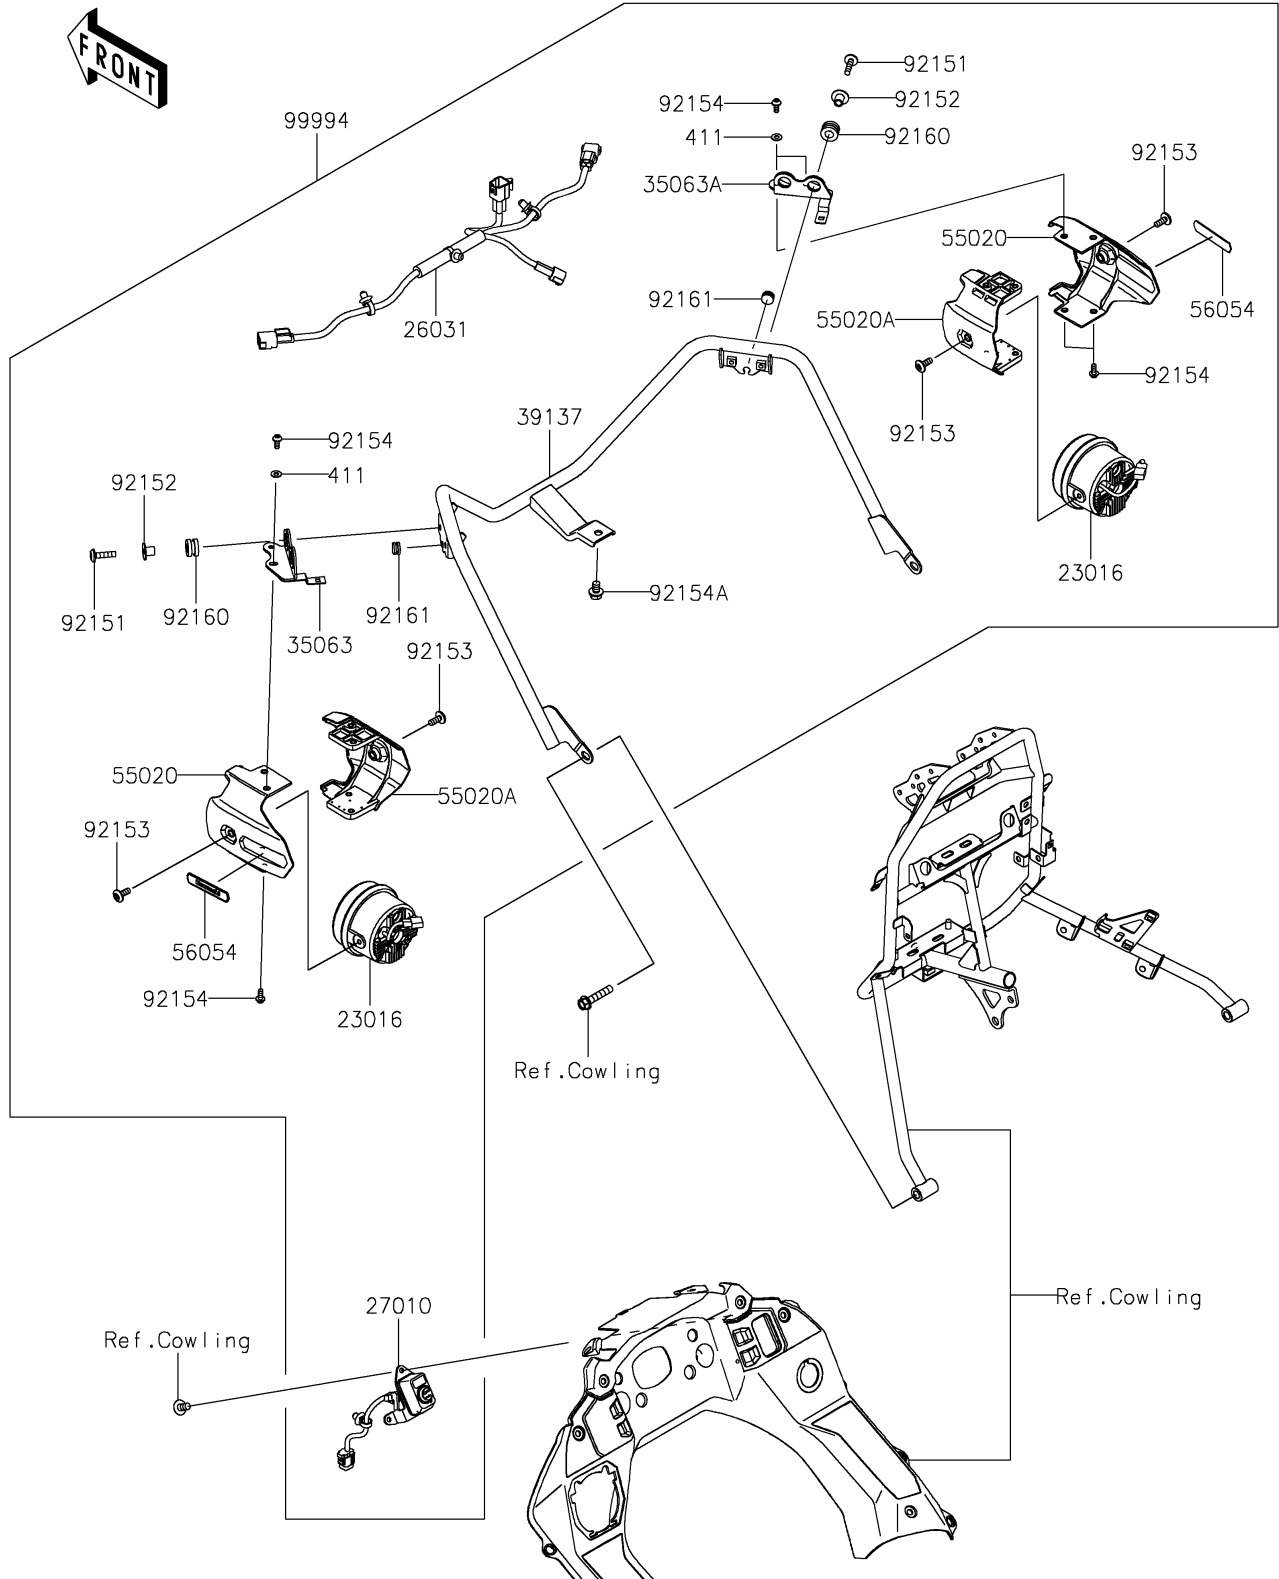

2025 KLR650 S ABS PARTS DIAGRAM

Accessory(Fog Lamp)

F2910B

2025 KLR650 S ABS PARTS LIST

Accessory(Fog Lamp)

ITEM NAME	PART NUMBER	QUANTITY
LAMP-ASSY,LED,FOG,PIAA (Ref # 23016)	23016-0599	2
HARNESS,FOG LAMP (Ref # 26031)	26031-3860	1
SWITCH,FOG LAMP (Ref # 27010)	27010-0968	1
STAY,LH (Ref # 35063)	35063-1537	1
STAY,RH (Ref # 35063A)	35063-1538	1
STAY-COMP,MAIN (Ref # 39137)	39137-0713	1
GUARD,OUTER (Ref # 55020)	55020-1825	2
GUARD,INNER (Ref # 55020A)	55020-1826	2
MARK,FOG LAMP,KAWASAKI (Ref # 56054)	56054-1695	2
BOLT,SOCKET,6X25 (Ref # 92151)	92151-1611	4
COLLAR,6.5X20X12 (Ref # 92152)	92152-2262	4
BOLT,SOCKET,6X16 (Ref # 92153)	92153-1526	4
BOLT,SOCKET,5X12 (Ref # 92154)	92154-0917	8
BOLT,FLANGED,8X12 (Ref # 92154A)	92154-4252	1
DAMPER,10X20X12 (Ref # 92160)	92160-1167	4
DAMPER,8X14X8.9 (Ref # 92161)	92161-1666	2
FOG LAMP (Ref # 99994)	99994-1498	1
WASHER-PLAIN,5MM (Ref # 411)	411AB0500	4