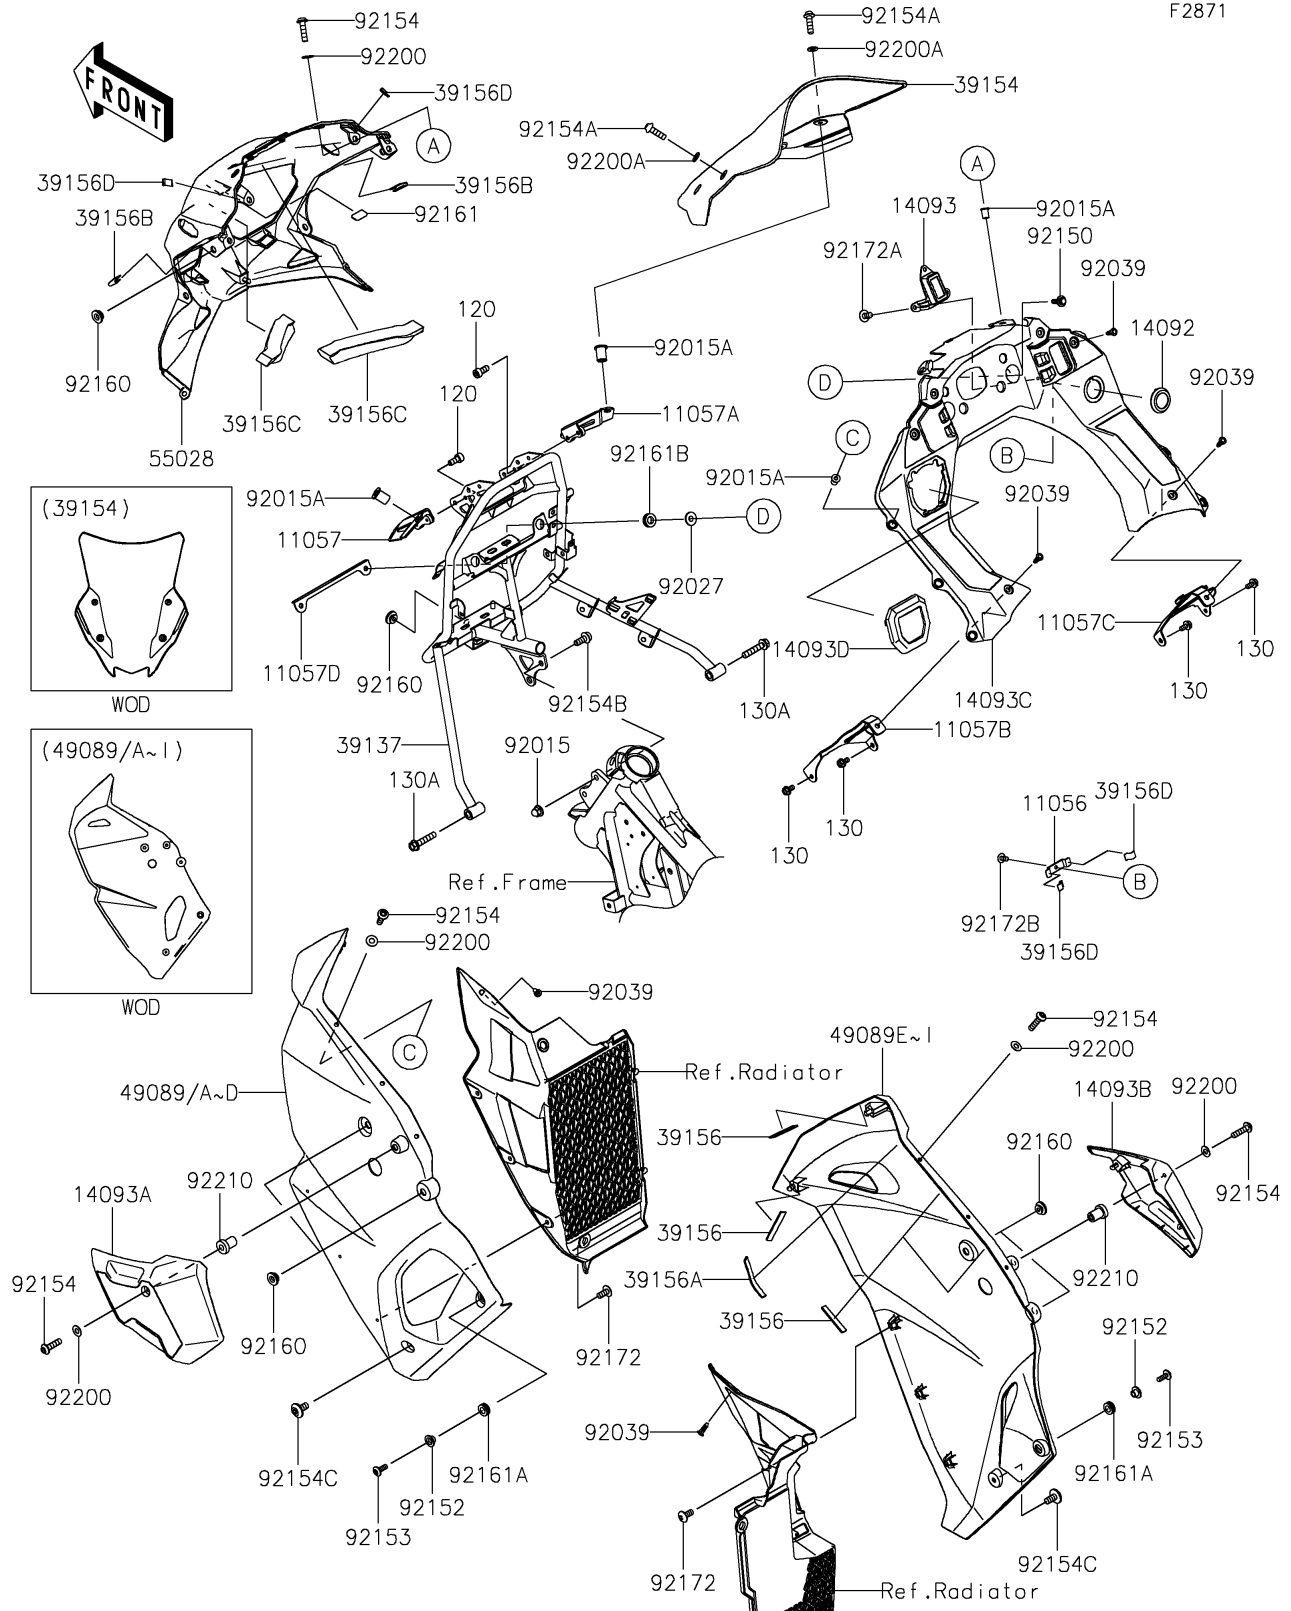

2025 KLR650 S ABS PARTS DIAGRAM

Cowling

F2871