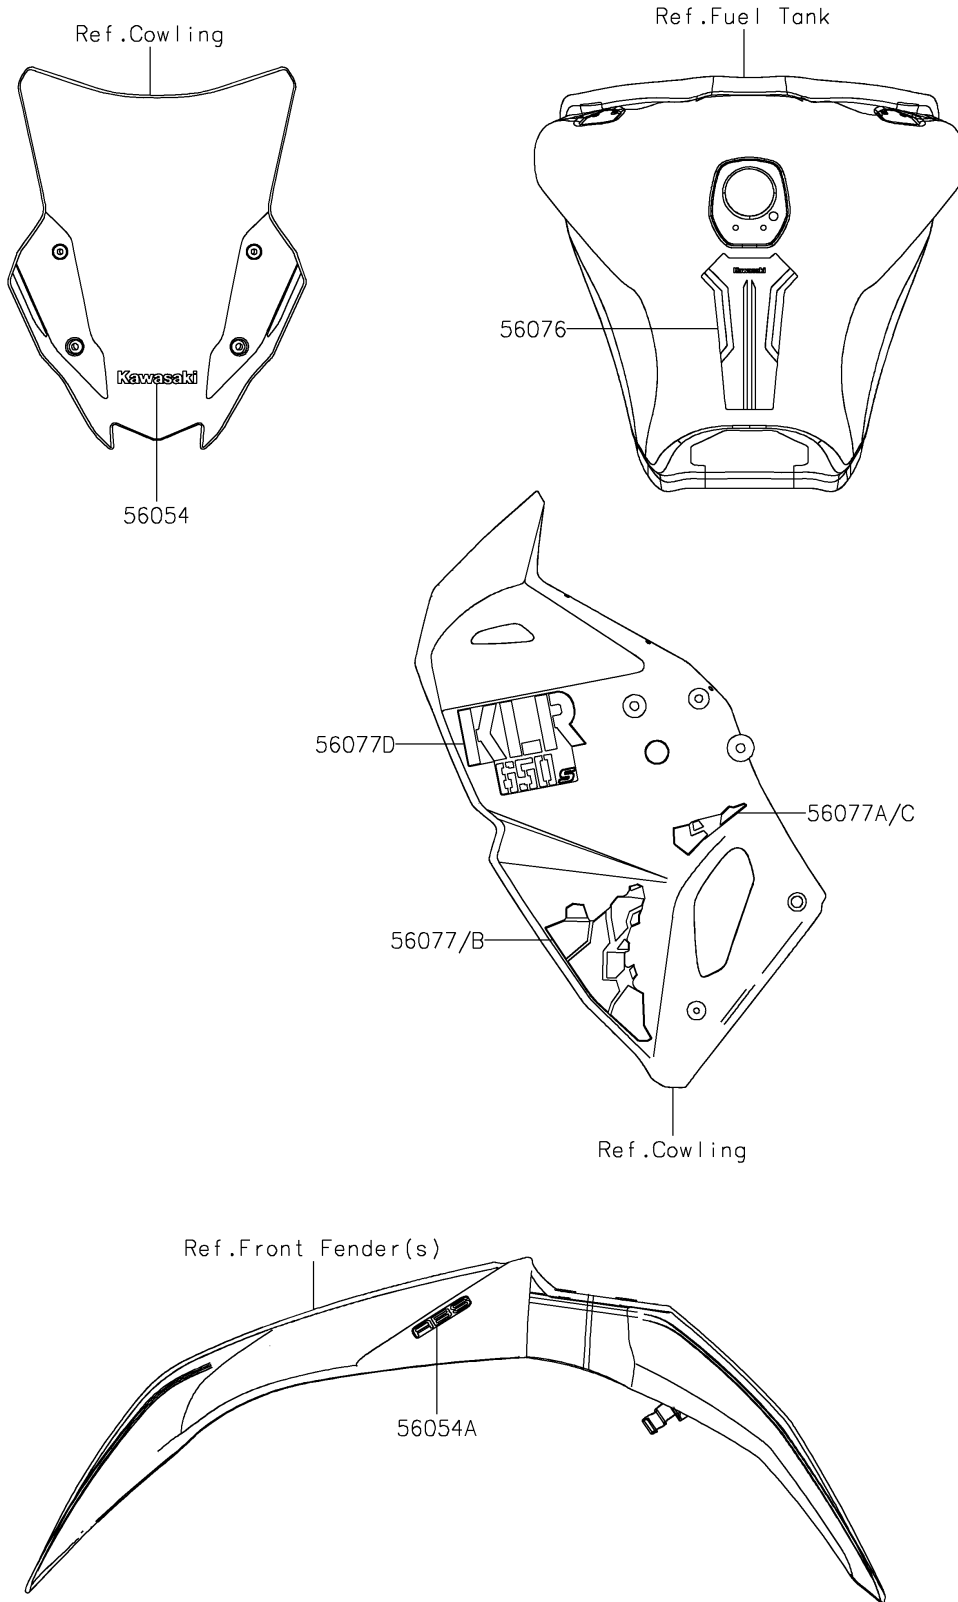

# 2025 KLR650 S ABS PARTS DIAGRAM

Decals(M.M.D.Green)(KSFAN/KSFAL)

F2861D

## 2025 KLR650 S ABS PARTS LIST

Decals(M.M.D.Green)(KSFAN/KSFAL)

ITEM NAME	PART NUMBER	QUANTITY
MARK,WINDSHIELD,KAWASAKI (Ref # 56054)	56054-2177	1
MARK,FR FENDER,ABS (Ref # 56054A)	56054-2917	2
PATTERN,FUEL TANK (Ref # 56076)	56076-2404	1
PATTERN,SHROUD,LWR,FR,LH (Ref # 56077)	56077-2146	1
PATTERN,SHROUD,LWR,RR,LH (Ref # 56077A)	56077-2147	1
PATTERN,SHROUD,LWR,FR,RH (Ref # 56077B)	56077-2148	1
PATTERN,SHROUD,LWR,RR,RH (Ref # 56077C)	56077-2149	1
PATTERN,SHROUD,UPP (Ref # 56077D)	56077-2150	2