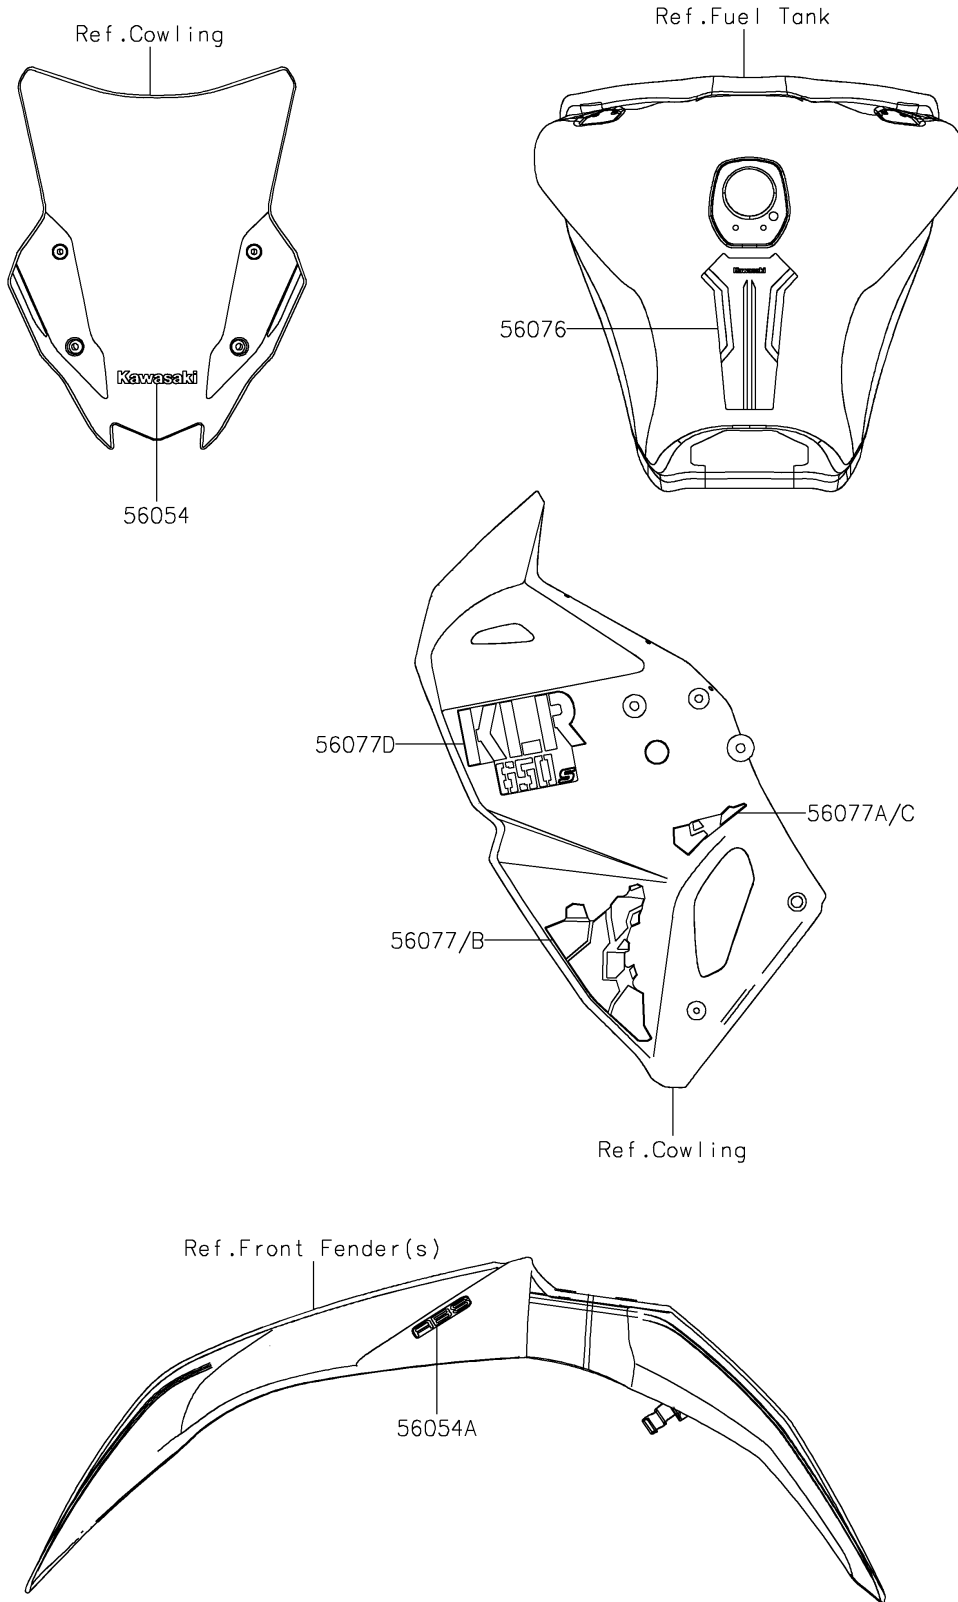

2025 KLR650 S ABS PARTS DIAGRAM

Decals(White)(KRFNN-KSFNL)

F2861C

2025 KLR650 S ABS PARTS LIST

Decals(White)(KRFNN-KSFNL)

ITEM NAME	PART NUMBER	QUANTITY
MARK,WINDSHIELD,KAWASAKI (Ref # 56054)	56054-2177	1
MARK,FR FENDER,ABS (Ref # 56054A)	56054-4027	2
PATTERN,FUEL TANK (Ref # 56076)	56076-2404	1
PATTERN,SHROUD,LWR,FR,LH (Ref # 56077)	56077-0683	1
PATTERN,SHROUD,LWR,RR,LH (Ref # 56077A)	56077-0684	1
PATTERN,SHROUD,LWR,FR,RH (Ref # 56077B)	56077-0686	1
PATTERN,SHROUD,LWR,RR,RH (Ref # 56077C)	56077-0687	1
PATTERN,SHROUD,UPP (Ref # 56077D)	56077-1206	2