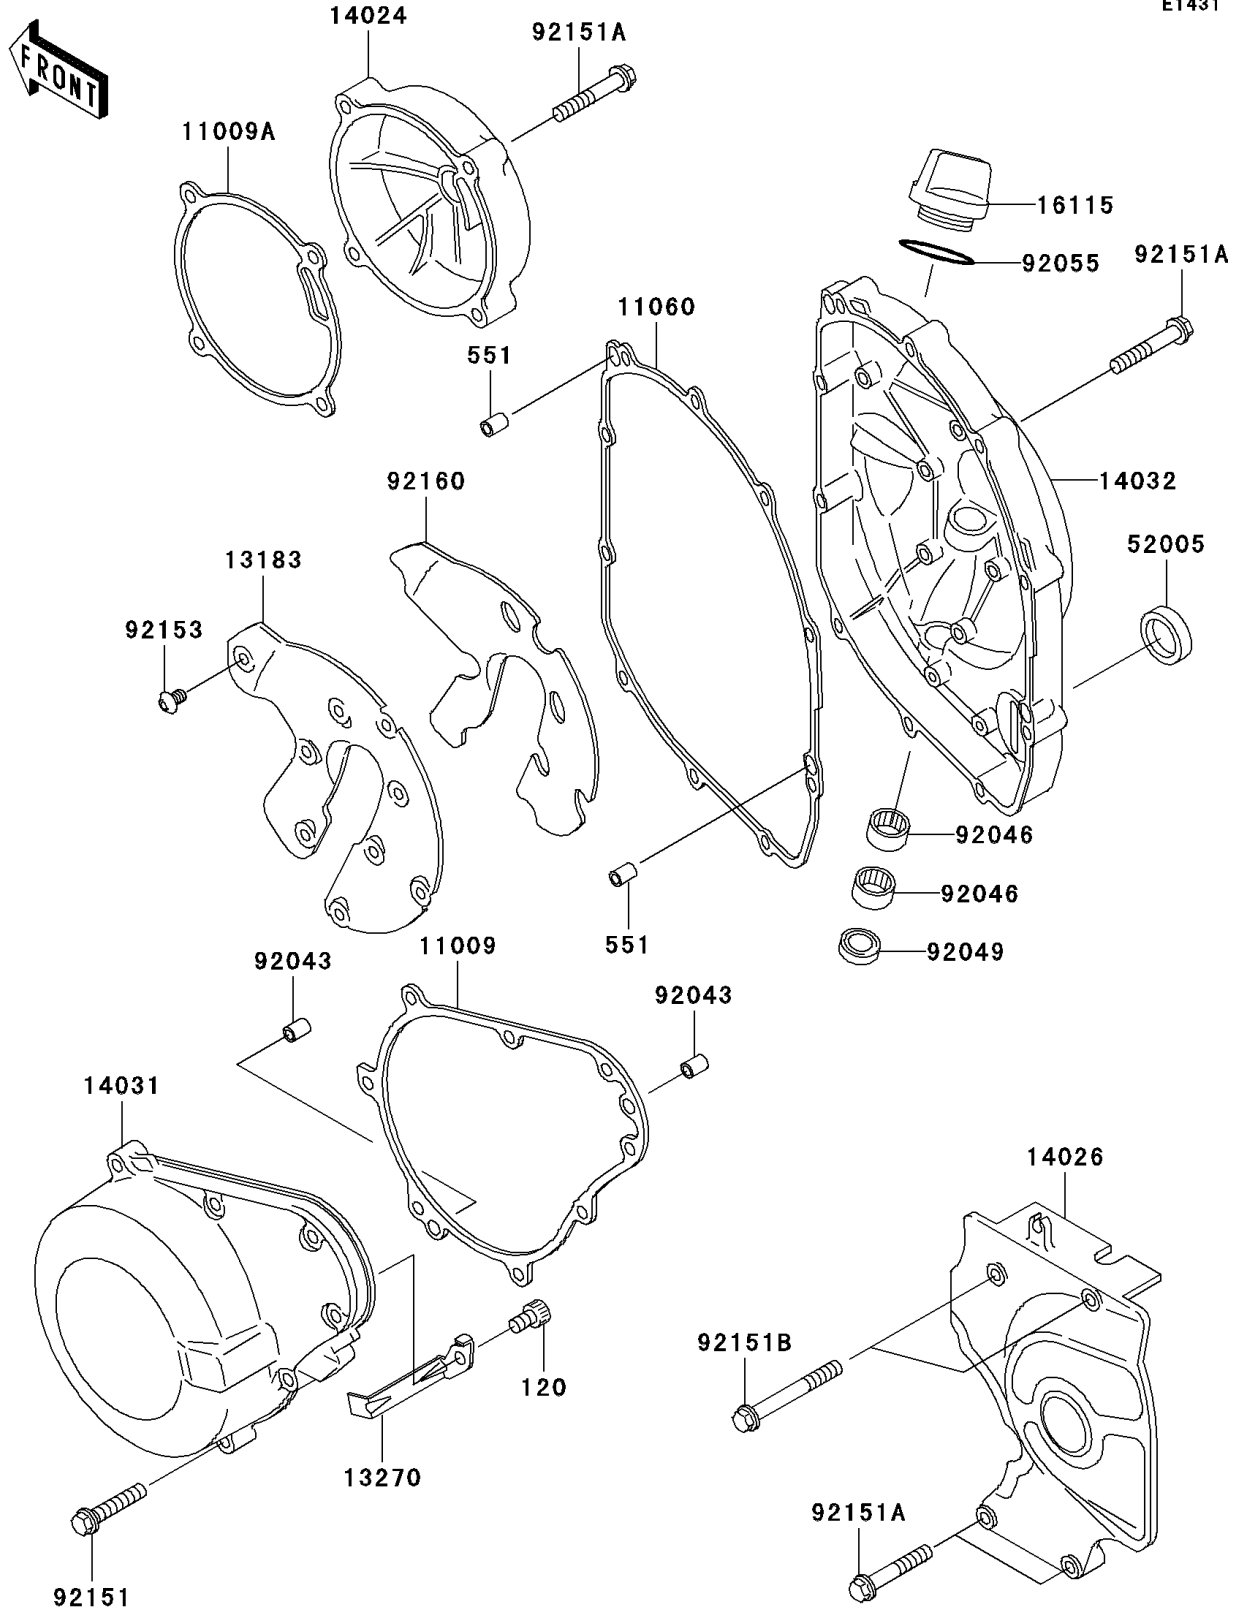

2004 ZZR600 PARTS DIAGRAM

Engine Cover(s)

E1431

2004 ZZR600 PARTS LIST

Engine Cover(s)

ITEM NAME	PART NUMBER	QUANTITY
BOLT-SOCKET,6X10 (Ref # 120)	120P0610	1
PIN-DOWEL,8X14 (Ref # 551)	551A0814	1
GASKET,GENERATOR COVER (Ref # 11009)	11009-1868	1
GASKET,PULSING COVER (Ref # 11009A)	11009-1869	1
GASKET,CLUTCH COVER (Ref # 11060)	11060-1639	1
PLATE (Ref # 13183)	13183-1532	1
PLATE,LEAD WIRE (Ref # 13270)	13270-1475	1
COVER,PULSING (Ref # 14024)	14024-1881	1
COVER-CHAIN (Ref # 14026)	14026-1216	1
COVER-GENERATOR (Ref # 14031)	14031-1247	1
COVER-CLUTCH (Ref # 14032)	14032-1388	1
CAP-OIL FILLER (Ref # 16115)	16115-1009	1
GAUGE,OIL LEVEL (Ref # 52005)	52005-1057	1
PIN,6.2X8X14 (Ref # 92043)	92043-1263	1
BEARING-NEEDLE,HK1210 (Ref # 92046)	92046-1010	1
SEAL-OIL,TB12205.5 (Ref # 92049)	92049-1271	1
RING-O,31.7X2.4 (Ref # 92055)	92055-049	1
BOLT,6X30 (Ref # 92151)	92151-1873	1
BOLT,6X35 (Ref # 92151A)	92151-1874	1
BOLT,6X50 (Ref # 92151B)	92151-1875	1
BOLT,5X8 (Ref # 92153)	92153-0636	1
DAMPER (Ref # 92160)	92160-1195	1