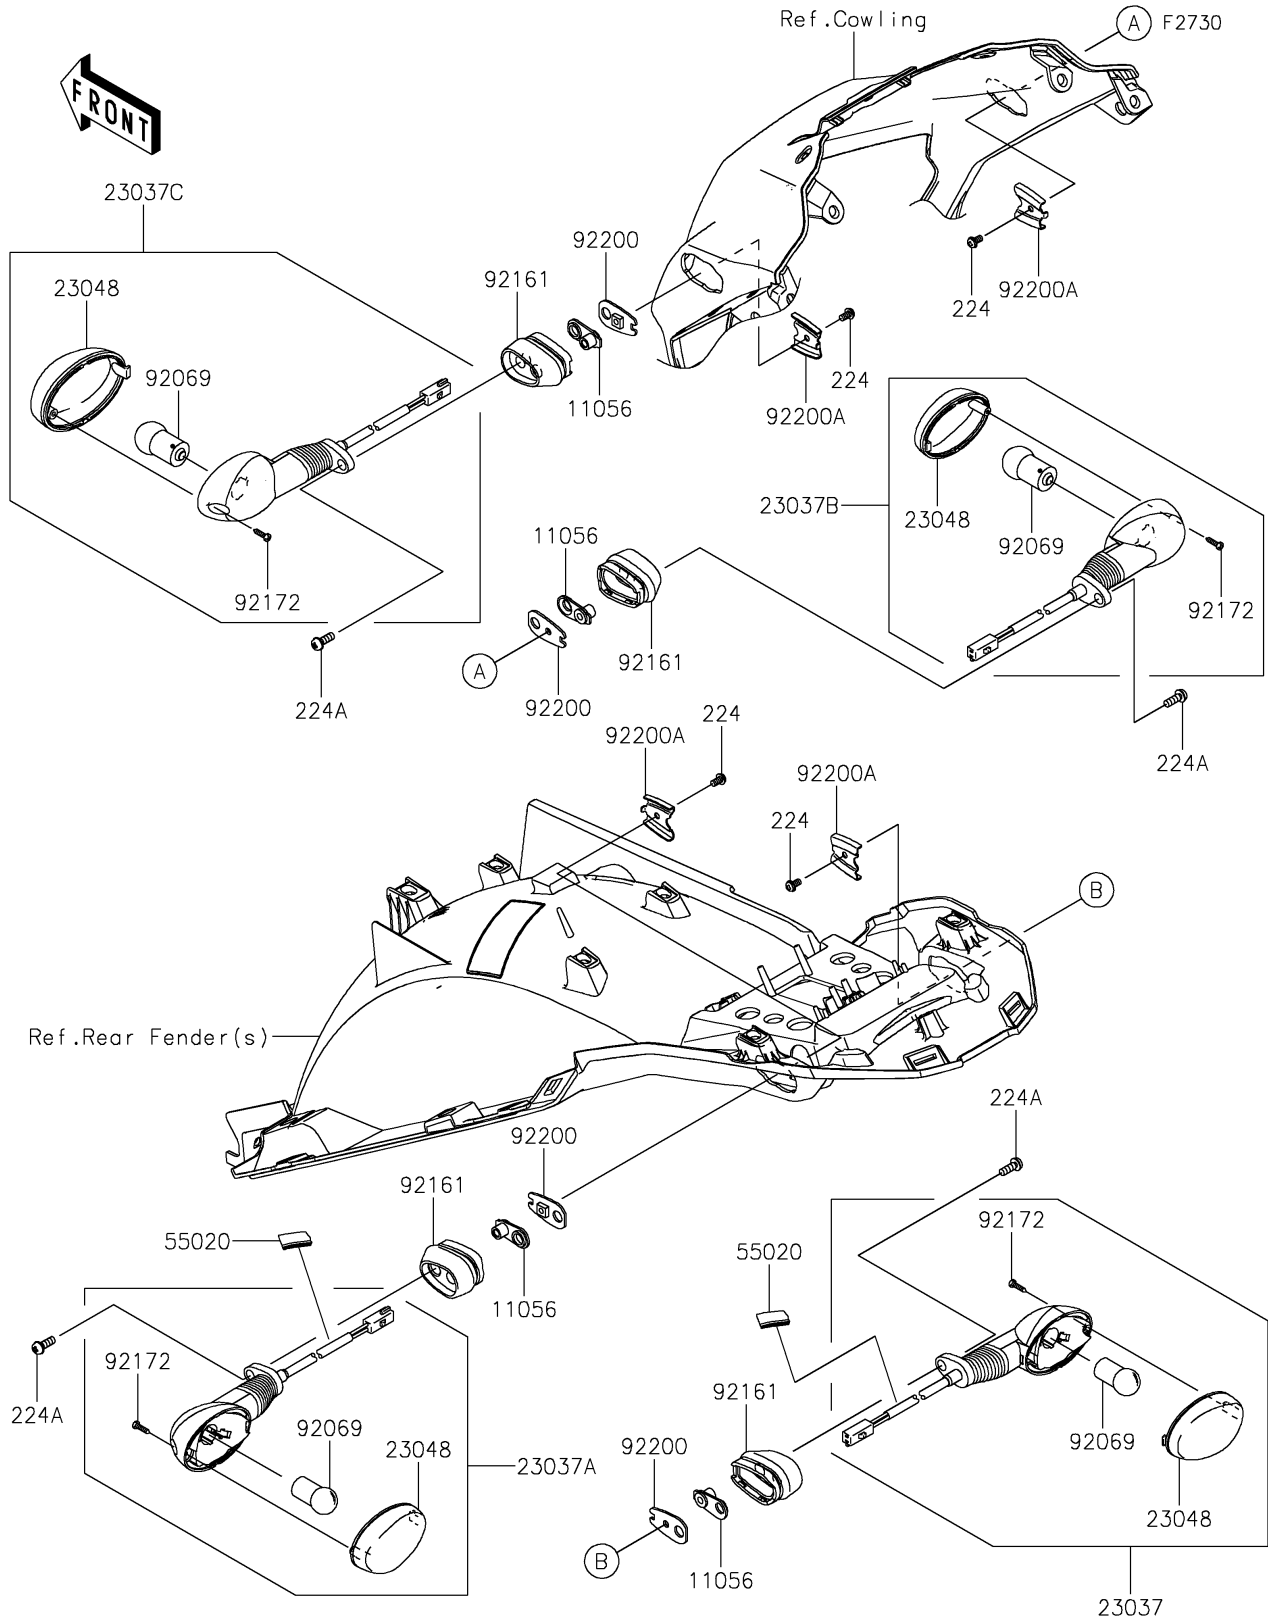

2025 KLR650 S ABS PARTS DIAGRAM

Turn Signals

2025 KLR650 S ABS PARTS LIST

Turn Signals

ITEM NAME	PART NUMBER	QUANTITY
BRACKET,6MM (Ref # 11056)	11056-4156	4
LAMP-ASSY-SIGNAL,RR,RH (Ref # 23037)	23037-0416	1
LAMP-ASSY-SIGNAL,RR,LH (Ref # 23037A)	23037-0417	1
LAMP-ASSY-SIGNAL,FR,RH (Ref # 23037B)	23037-0418	1
LAMP-ASSY-SIGNAL,FR,LH (Ref # 23037C)	23037-0419	1
LENS-SIGNAL LAMP (Ref # 23048)	23048-0035	4
GUARD,50X30 (Ref # 55020)	55020-2334	2
BULB,12V 10W (Ref # 92069)	92069-0106	4
DAMPER,SIGNAL LAMP (Ref # 92161)	92161-1680	4
SCREW,TAPPING,2.9X13 (Ref # 92172)	92172-0343	4
WASHER,SIGNAL LAMP (Ref # 92200)	92200-0164	4
WASHER,SIGNAL LAMP (Ref # 92200A)	92200-0165	4
SCREW-PAN-WP-CROS,4X8 (Ref # 224)	224AB0408	4
SCREW-PAN-WP-CROS,6X14 (Ref # 224A)	224AB0614	4