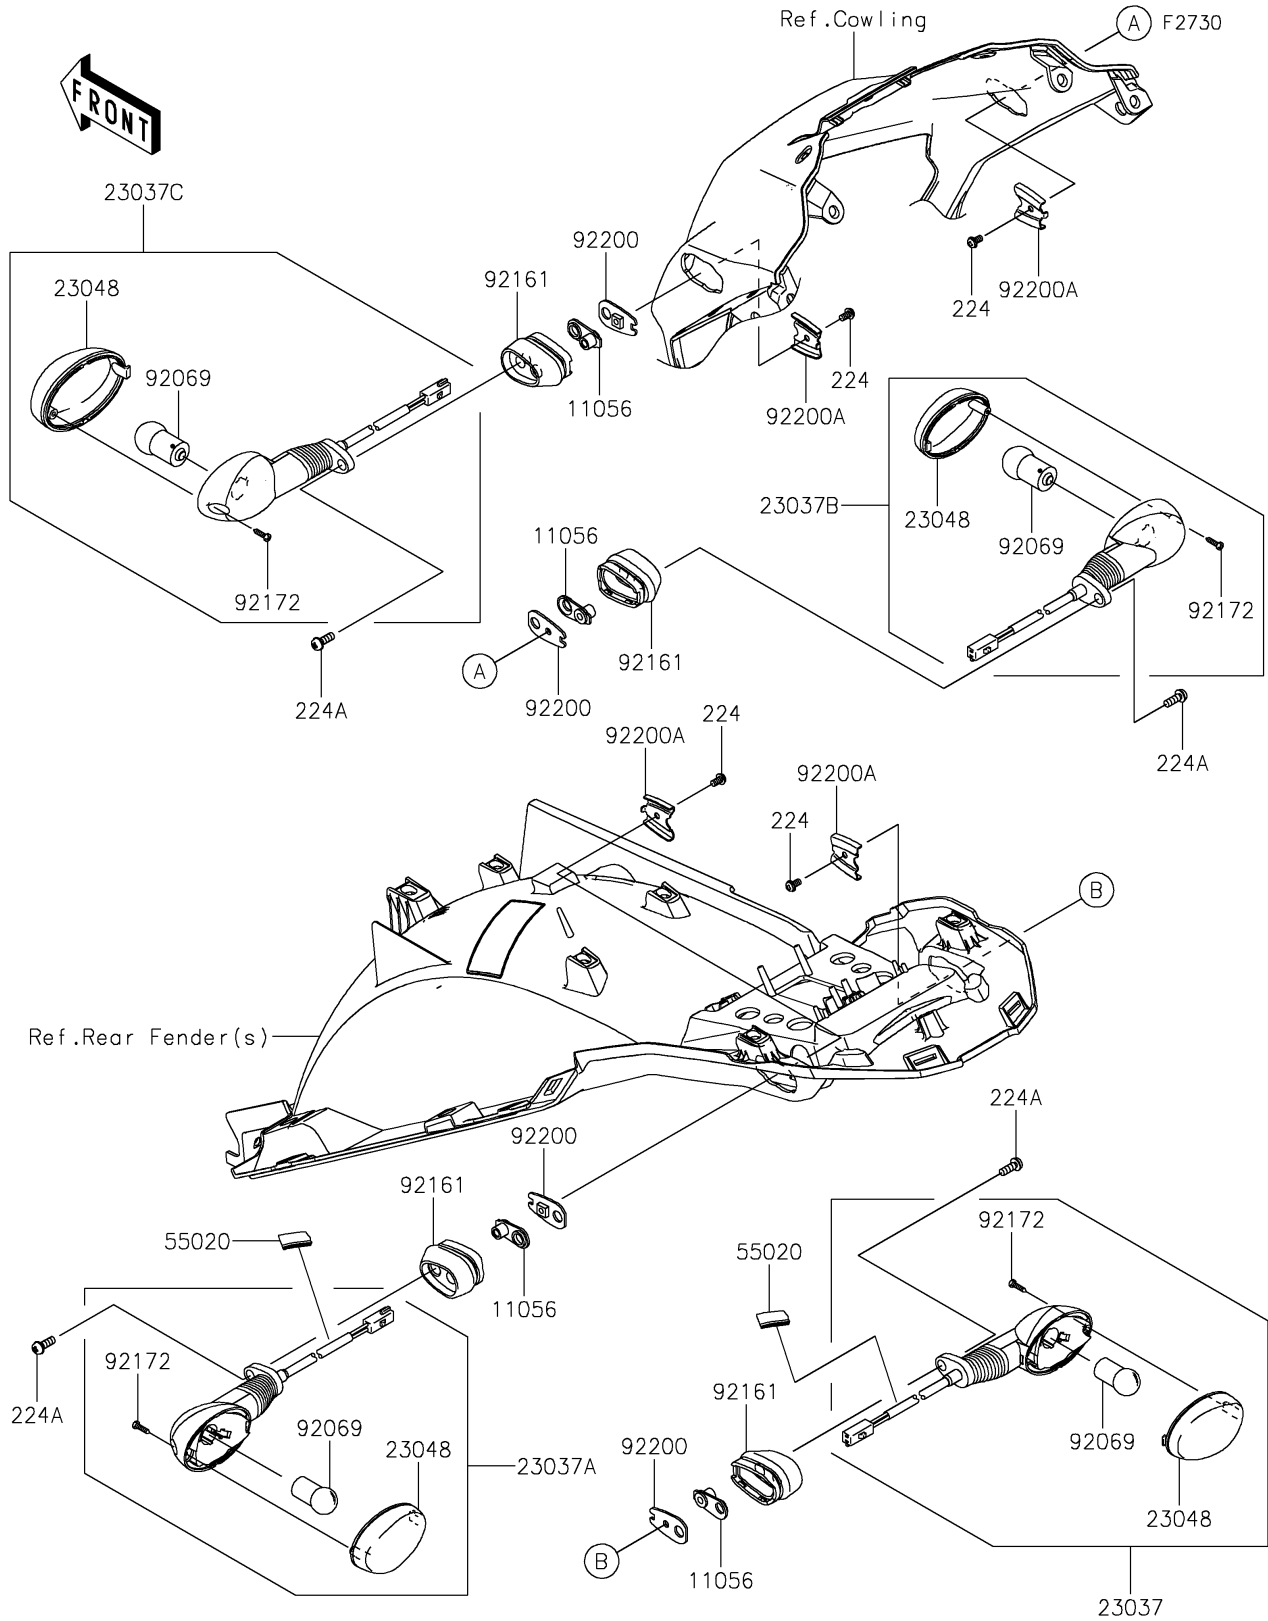

# 2023 KLR® 650 S PARTS DIAGRAM

## Turn Signals

## 2023 KLR® 650 S PARTS LIST

### Turn Signals

ITEM NAME	PART NUMBER	QUANTITY
BRACKET,6MM (Ref # 11056)	11056-4156	4
LAMP-ASSY-SIGNAL,RR,RH (Ref # 23037)	23037-0416	1
LAMP-ASSY-SIGNAL,RR,LH (Ref # 23037A)	23037-0417	1
LAMP-ASSY-SIGNAL,FR,RH (Ref # 23037B)	23037-0418	1
LAMP-ASSY-SIGNAL,FR,LH (Ref # 23037C)	23037-0419	1
LENS-SIGNAL LAMP (Ref # 23048)	23048-0035	4
GUARD,50X30 (Ref # 55020)	55020-2334	2
BULB,12V 10W (Ref # 92069)	92069-0106	4
DAMPER,SIGNAL LAMP (Ref # 92161)	92161-1680	4
SCREW,TAPPING,2.9X13 (Ref # 92172)	92172-0343	4
WASHER,SIGNAL LAMP (Ref # 92200)	92200-0164	4
WASHER,SIGNAL LAMP (Ref # 92200A)	92200-0165	4
SCREW-PAN-WP-CROS,4X8 (Ref # 224)	224AB0408	4
SCREW-PAN-WP-CROS,6X14 (Ref # 224A)	224AB0614	4