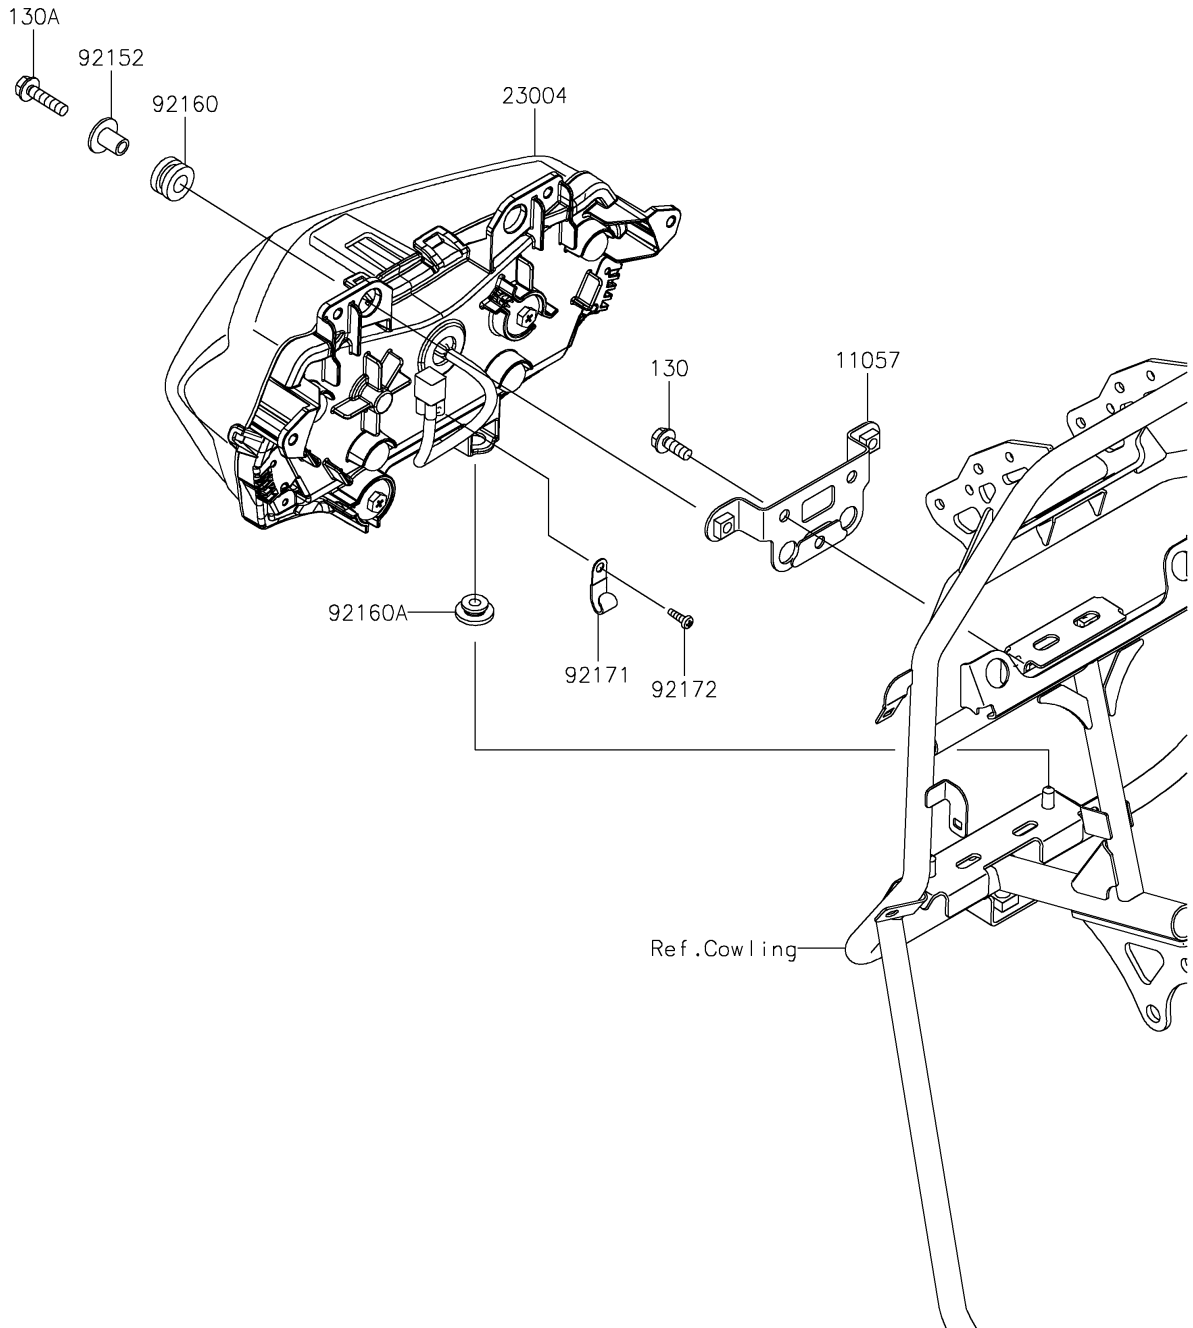

2025 KLR650 S ABS PARTS DIAGRAM

Headlight(s)

F2710

2025 KLR650 S ABS PARTS LIST

Headlight(s)

ITEM NAME	PART NUMBER	QUANTITY
BRACKET,HEAD LAMP (Ref # 11057)	11057-7884	1
LAMP-HEAD,LED (Ref # 23004)	23004-0414	1
COLLAR,6.3X20X15.1 (Ref # 92152)	92152-2322	2
DAMPER,10X20X12 (Ref # 92160)	92160-1167	2
DAMPER (Ref # 92160A)	92160-1613	2
CLAMP (Ref # 92171)	92171-1539	1
SCREW,TAPPING,4X12 (Ref # 92172)	92172-0233	1
BOLT-FLANGED,6X16 (Ref # 130)	130BA0616	2
BOLT-FLANGED,6X25 (Ref # 130A)	130BB0625	2