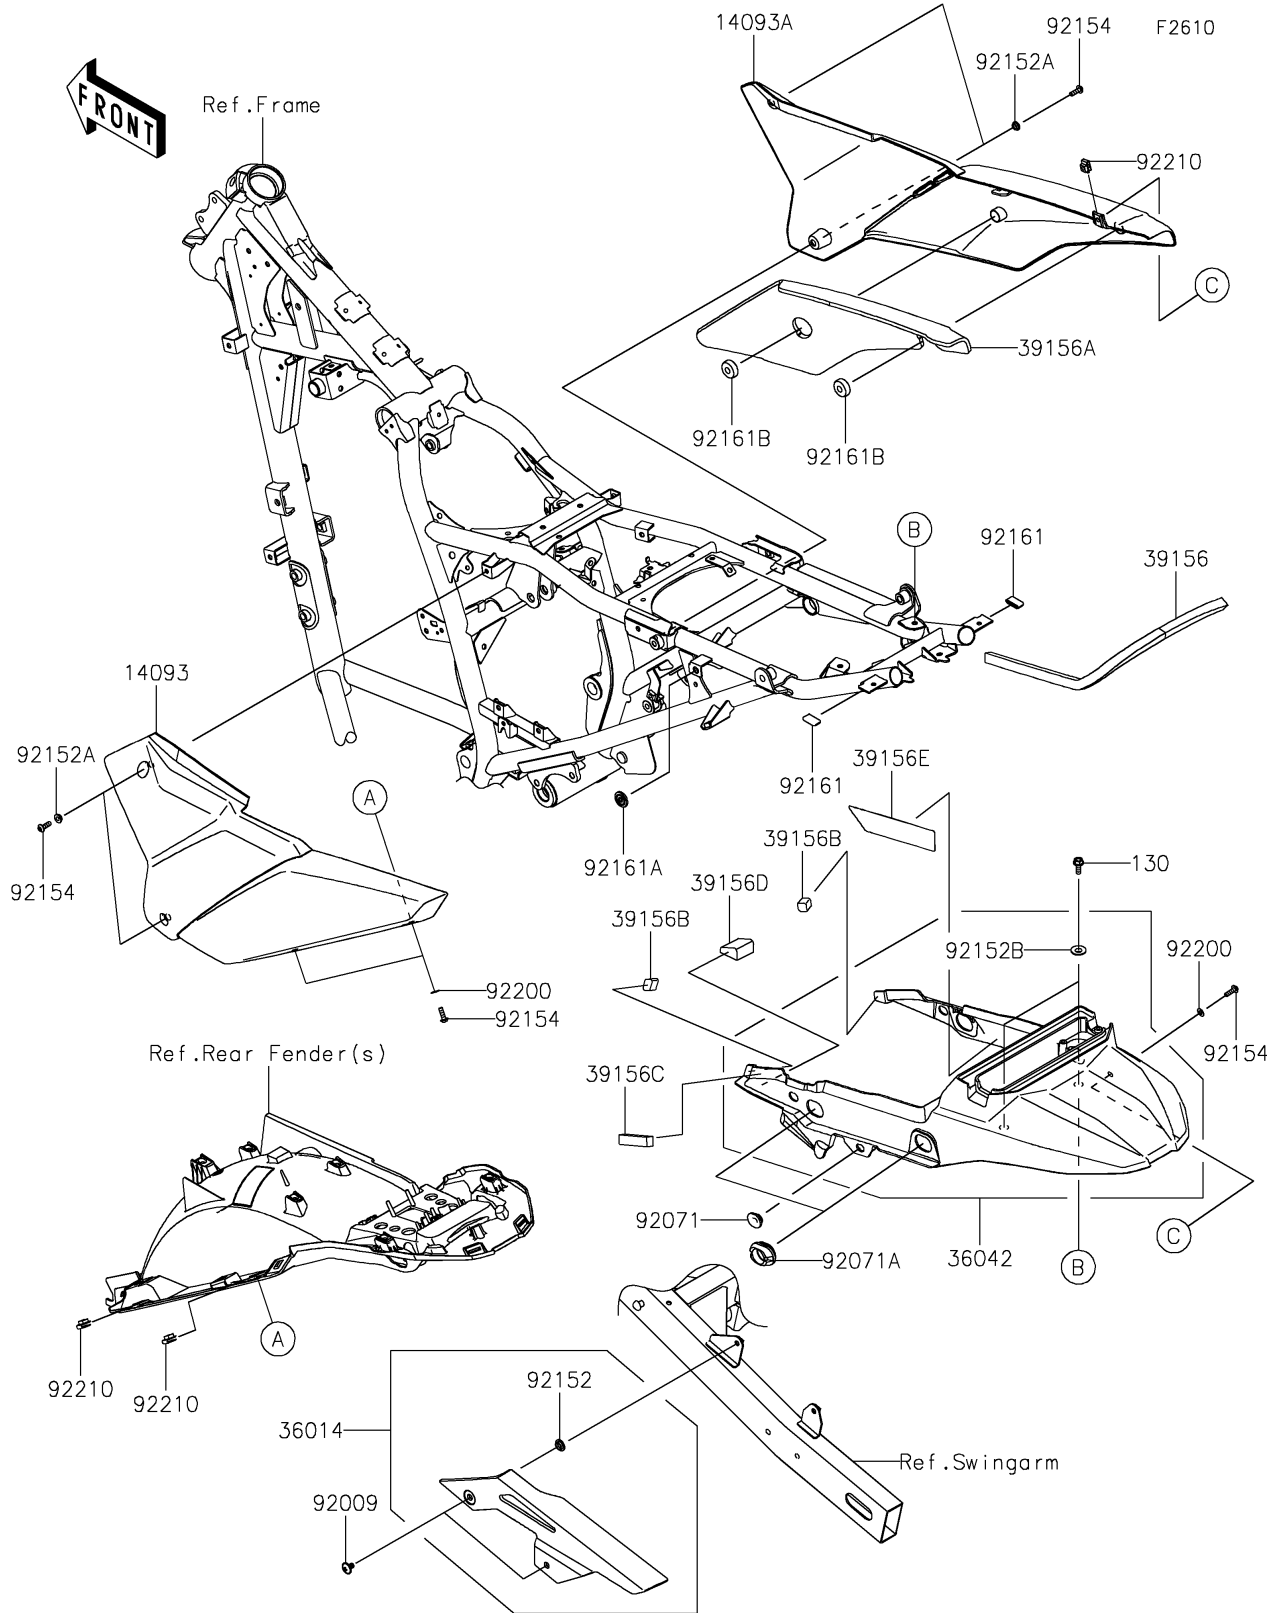

2025 KLR650 S ABS PARTS DIAGRAM

Side Covers/Chain Cover

2025 KLR650 S ABS PARTS LIST

Side Covers/Chain Cover

ITEM NAME	PART NUMBER	QUANTITY
COVER,SIDE,LH,BLACK (Ref # 14093)	14093-1275-6Z	1
COVER,SIDE,RH,BLACK (Ref # 14093A)	14093-1276-6Z	1
CASE-CHAIN (Ref # 36014)	36014-0044	1
COVER-TAIL,BLACK (Ref # 36042)	36042-0015-6Z	1
PAD,10X13X440 (Ref # 39156)	39156-2663	1
PAD,SIDE COVER,RH (Ref # 39156A)	39156-2682	1
PAD (Ref # 39156B)	39156-2750	2
PAD,10X13X62 (Ref # 39156C)	39156-2763	1
PAD (Ref # 39156D)	39156-2764	1
PAD,TAIL COVER (Ref # 39156E)	39156-2780	1
SCREW,6X10 (Ref # 92009)	92009-1729	2
GROMMET,20X24X7.5 (Ref # 92071)	92071-0766	1
GROMMET,26.4X42.4X15.8 (Ref # 92071A)	92071-0772	4
COLLAR,8.8X11.2X4 (Ref # 92152)	92152-0909	2
COLLAR (Ref # 92152A)	92152-2903	4
COLLAR (Ref # 92152B)	92152-2907	2
BOLT,SOCKET,5X16 (Ref # 92154)	92154-0182	7
DAMPER,12X23 (Ref # 92161)	92161-1367	2
DAMPER,8X22X10 (Ref # 92161A)	92161-1685	1
DAMPER (Ref # 92161B)	92161-2090	2
WASHER,NYLONE,5.3X11.5X0.5 (Ref # 92200)	92200-0006	3
NUT,PLATE,5MM (Ref # 92210)	92210-0935	3
BOLT-FLANGED,6X16 (Ref # 130)	130BA0616	2