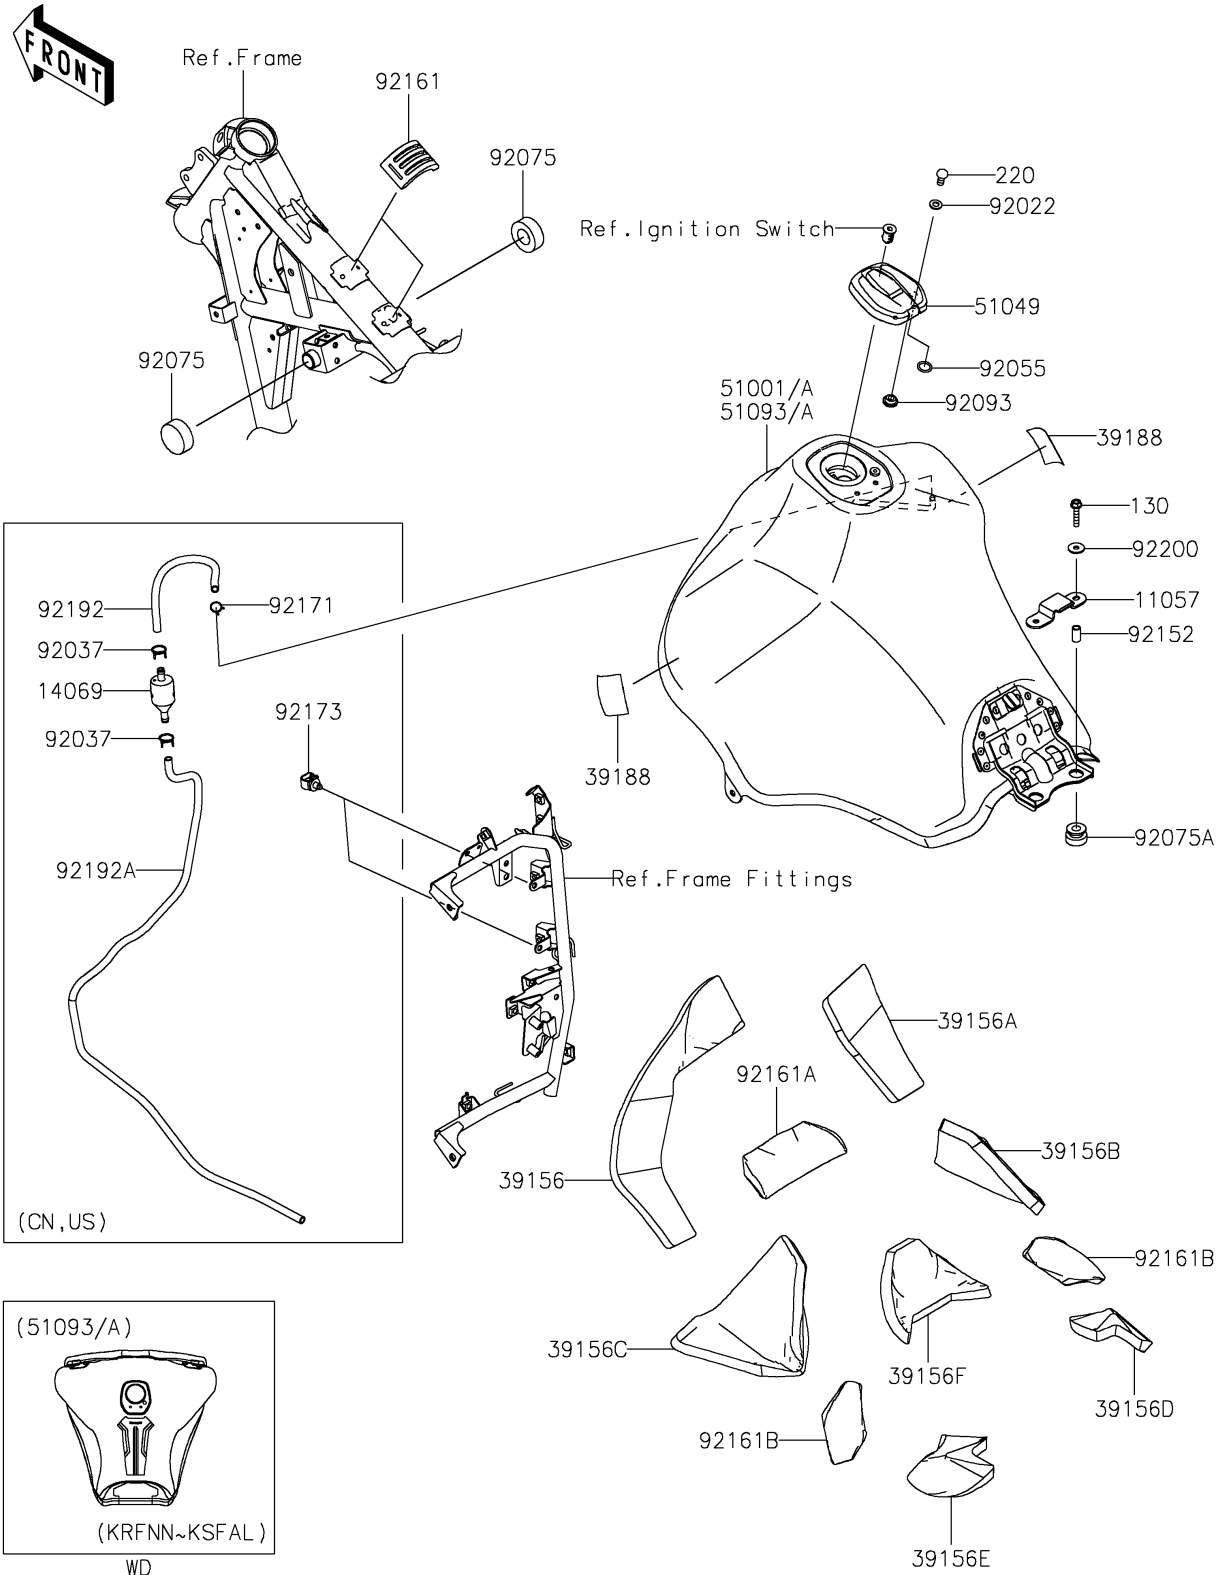

# 2025 KLR650 S ABS PARTS DIAGRAM

Fuel Tank

F2410

## 2025 KLR650 S ABS PARTS LIST

### Fuel Tank

ITEM NAME	PART NUMBER	QUANTITY
BRACKET,SEAT (Ref # 11057)	11057-4274	1
PAD,FR,LH (Ref # 39156)	39156-2664	1
PAD,FR,RH (Ref # 39156A)	39156-2665	1
PAD,MID,RH (Ref # 39156B)	39156-2701	1
PAD,MID,LH (Ref # 39156C)	39156-2702	1
PAD,RR,RH (Ref # 39156D)	39156-2703	1
PAD,RR,LH (Ref # 39156E)	39156-2704	1
PAD,CNT (Ref # 39156F)	39156-2705	1
TAPE,40X50 (Ref # 39188)	39188-0049	2
CAP-TANK,FUEL (Ref # 51049)	51049-0760	1
TANK-COMP-FUEL,M.C.GRAY (Ref # 51093)	51093-5173-51A	1
TANK-COMP-FUEL,M.M.D.GREEN (Ref # 51093A)	51093-5173-63Y	1
WASHER,5.1X10X1.0 (Ref # 92022)	92022-1977	2
RING-O (Ref # 92055)	92055-1023	2
DAMPER,FUEL TANK (Ref # 92075)	92075-101	2
DAMPER (Ref # 92075A)	92075-1660	2
SEAL,FUEL TANK CAP (Ref # 92093)	92093-1030	1
COLLAR,6.8X10X18 (Ref # 92152)	92152-2726	2
DAMPER (Ref # 92161)	92161-2372	2
DAMPER,CNT (Ref # 92161A)	92161-2394	1
DAMPER,LH&RH (Ref # 92161B)	92161-2395	2
WASHER,6.5X20X1.6 (Ref # 92200)	92200-1962	2
BOLT-FLANGED,6X30 (Ref # 130)	130BB0630	2
SCREW-PAN-CROS,5X10 (Ref # 220)	220AA0510	2