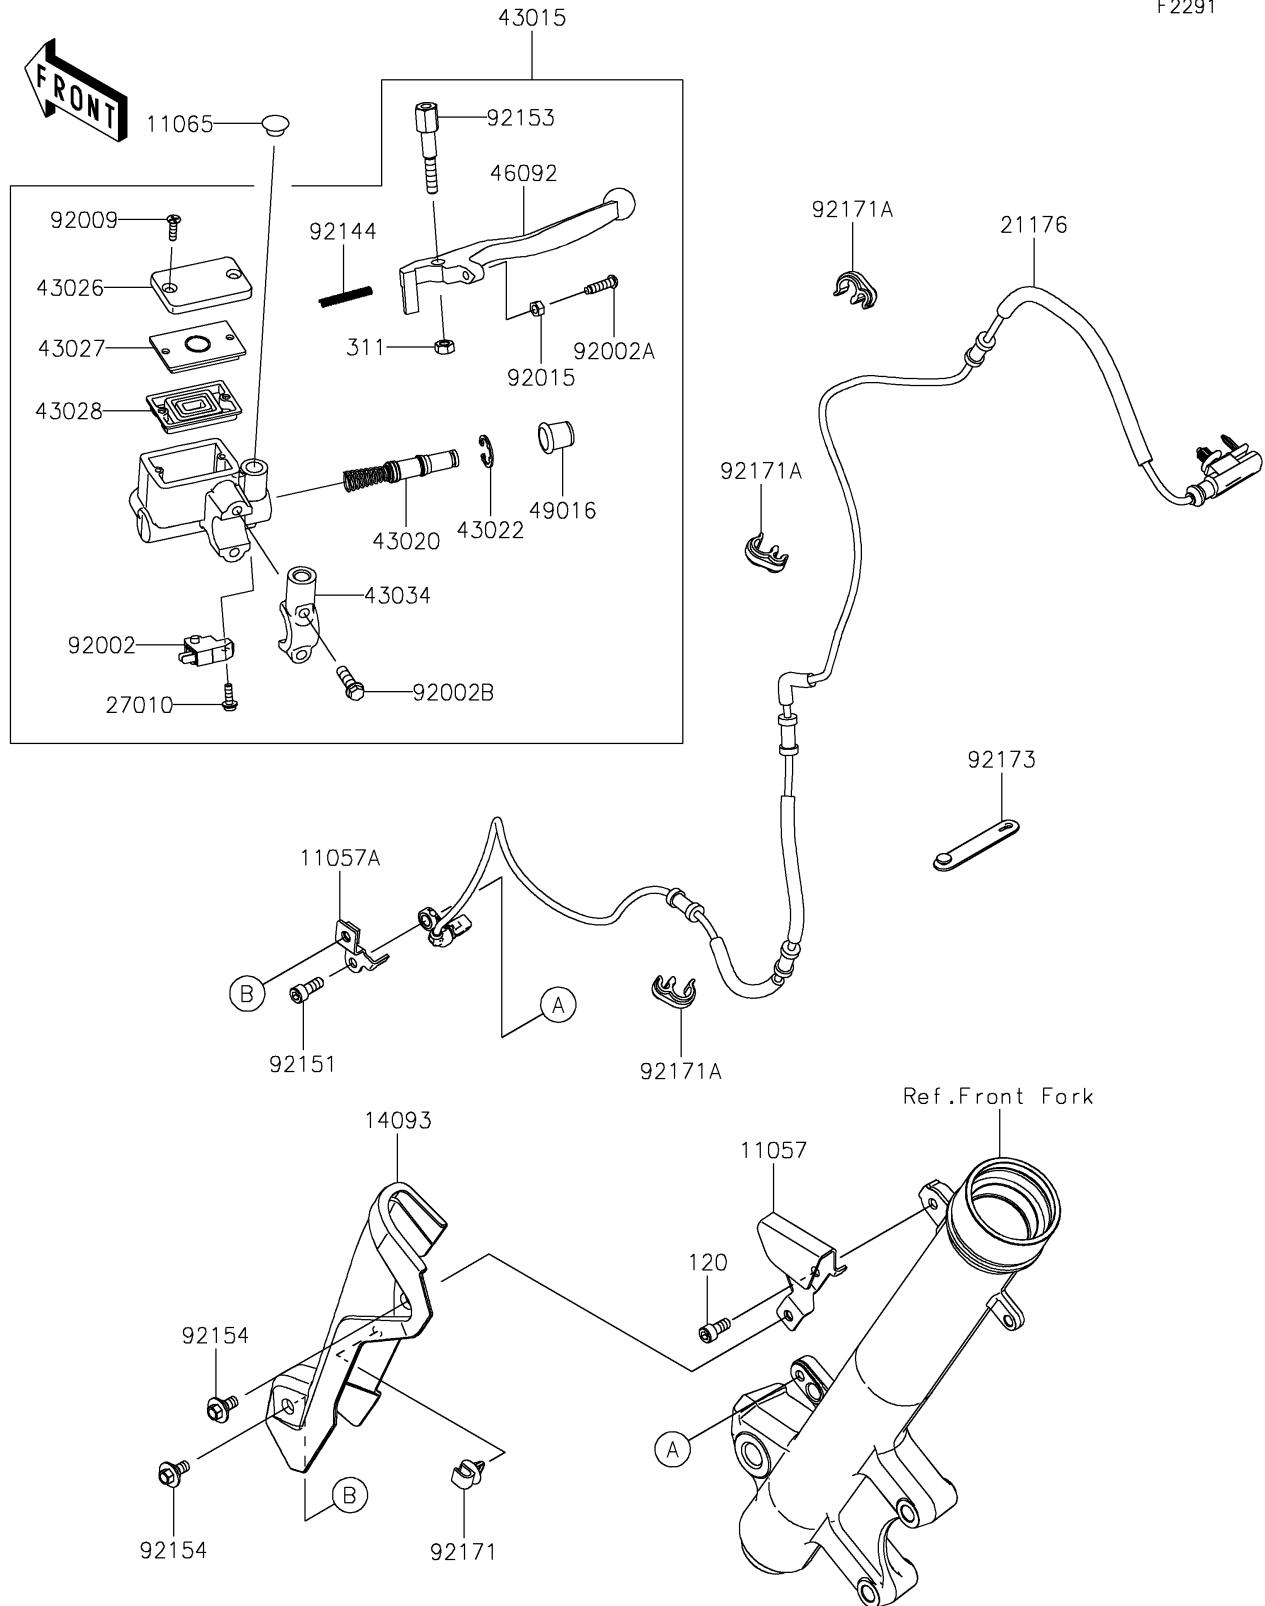

# 2025 KLR650 S ABS

## PARTS DIAGRAM Front Master Cylinder

F2291

## PARTS LIST

### Front Master Cylinder

ITEM NAME	PART NUMBER	QUANTITY
BRACKET,ABS SENSOR COVER (Ref # 11057)	11057-4375	1
BRACKET,SPEED SENSOR (Ref # 11057A)	11057-4376	1
CAP,DUMMY (Ref # 11065)	11065-0921	1
COVER,ABS SENSOR (Ref # 14093)	14093-0863	1
SENSOR,SPEED,FR (Ref # 21176)	21176-0994	1
SWITCH,BRAKE (Ref # 27010)	27010-0762	1
CYLINDER-ASSY-MASTER,FR (Ref # 43015)	43015-0788	1
PISTON-COMP-BRAKE (Ref # 43020)	43020-1104	1
STOPPER-BRAKE,PISTON (Ref # 43022)	43022-1010	1
CAP-BRAKE (Ref # 43026)	43026-1082	1
PLATE-DIAPHRAGM (Ref # 43027)	43027-1057	1
DIAPHRAGM (Ref # 43028)	43028-1061	1
HOLDER-BRAKE (Ref # 43034)	43034-0145	1
LEVER-GRIP,FRONT BRAKE (Ref # 46092)	46092-1175	1
COVER-SEAL,MASTER CYLINDER (Ref # 49016)	49016-1044	1
BOLT,SCREW,4X12 (Ref # 92002)	92002-1323	1
BOLT,ADJUST (Ref # 92002A)	92002-1893	1
BOLT (Ref # 92002B)	92002-1894	2
SCREW,4MM (Ref # 92009)	92009-1458	2
NUT,ADJUST (Ref # 92015)	92015-1642	1
SPRING,RETURN (Ref # 92144)	92144-1103	1
BOLT (Ref # 92151)	92151-1166	1
BOLT,LEVER SET (Ref # 92153)	92153-0790	1
BOLT,FLANGED,6X9 (Ref # 92154)	92154-0546	2
CLAMP (Ref # 92171)	92171-0640	1
CLAMP,BRAKE HOSE (Ref # 92171A)	92171-1819	3
CLAMP (Ref # 92173)	92173-2199	1
BOLT-SOCKET,6X14 (Ref # 120)	120CA0614	1
NUT-HEX,6MM (Ref # 311)	311BB0600	1