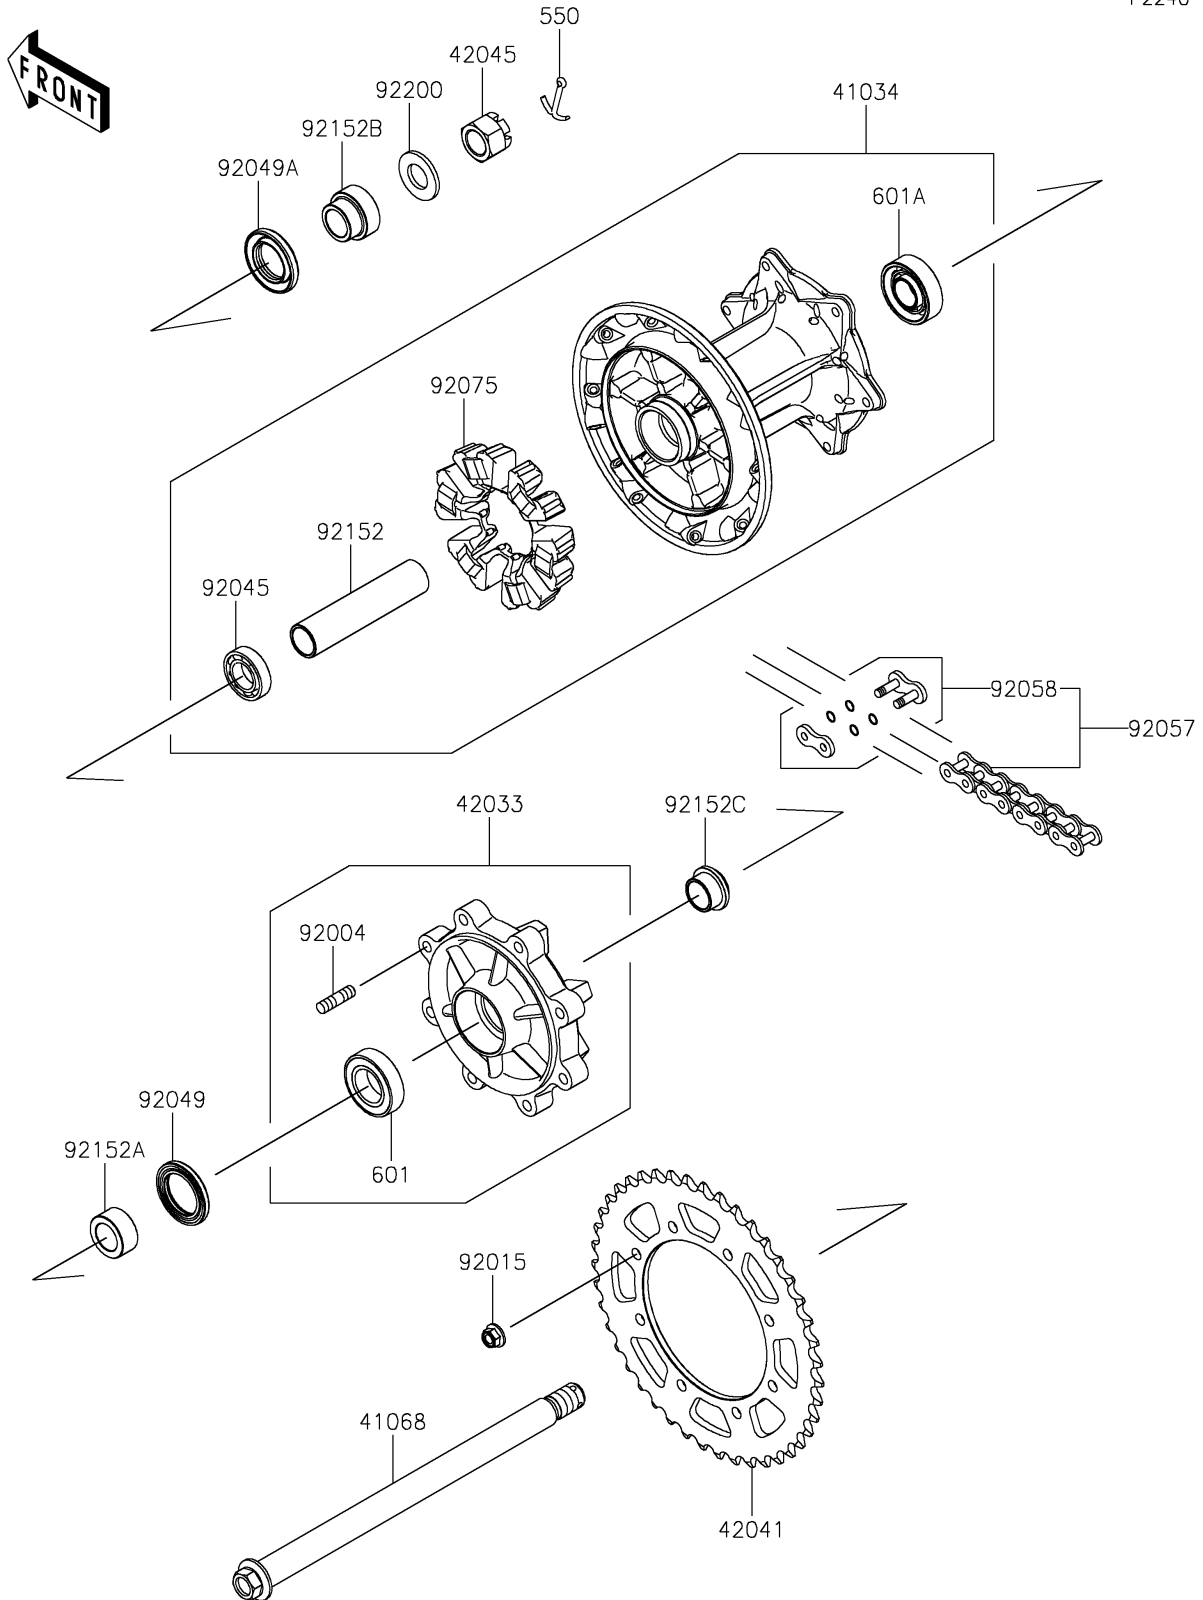

# 2025 KLR650 S ABS PARTS DIAGRAM

Rear Hub

F2240

## 2025 KLR650 S ABS PARTS LIST

### Rear Hub

ITEM NAME	PART NUMBER	QUANTITY
DRUM-ASSY,RR (Ref # 41034)	41034-0609	1
AXLE,RR (Ref # 41068)	41068-0659	1
COUPLING-ASSY,REAR HUB (Ref # 42033)	42033-0596	1
SPROCKET-HUB,43T (Ref # 42041)	42041-0185	1
NUT,CASTLE,18MM (Ref # 42045)	42045-018	1
STUD,8X16 (Ref # 92004)	92004-1150	8
NUT,8MM (Ref # 92015)	92015-1432	8
BEARING-BALL,20X37X9 (Ref # 92045)	92045-0942	1
SEAL-OIL,32X47X5 (Ref # 92049)	92049-0795	1
SEAL-OIL,27X47X7 (Ref # 92049A)	92049-0802	1
CHAIN,DRIVE,520VEX110L (Ref # 92057)	92057-0806	1
JOINT-CHAIN (Ref # 92058)	92058-0044	1
DAMPER,SHOCK,RR HUB (Ref # 92075)	92075-1068	1
COLLAR,20.2X28X110.5 (Ref # 92152)	92152-2735	1
COLLAR,LH (Ref # 92152A)	92152-2736	1
COLLAR,RH (Ref # 92152B)	92152-2737	1
COLLAR,COUPLING (Ref # 92152C)	92152-2738	1
WASHER,19X36X3.2 (Ref # 92200)	92200-0296	1
PIN-COTTER,4.0X35 (Ref # 550)	550AA4035	1
BEARING-BALL,#6005UU (Ref # 601)	601B6005UU	1
BEARING-BALL,#6204UG (Ref # 601A)	601B6204UG	1