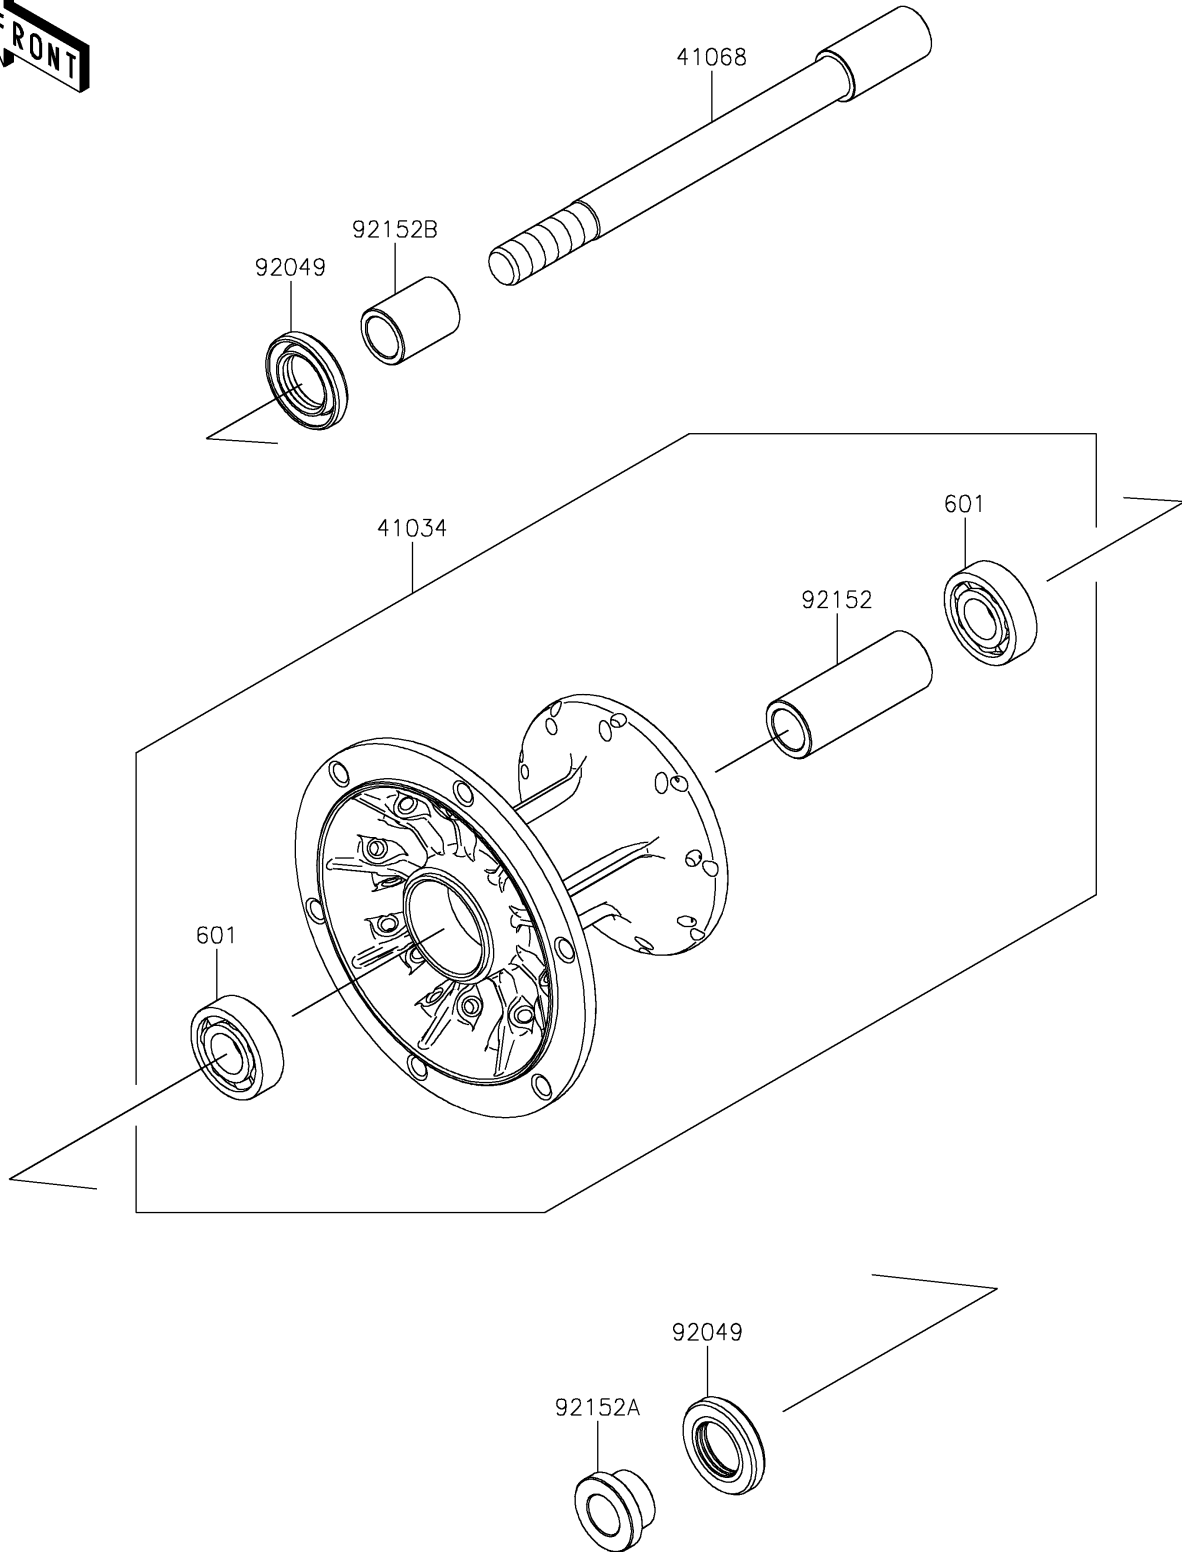

2023 KLR® 650 S PARTS DIAGRAM

Front Hub

F2230

2023 KLR® 650 S PARTS LIST

Front Hub

| ITEM NAME | PART NUMBER | QUANTITY |
|-----------------------------------|-------------|----------|
| DRUM-ASSY,FR (Ref # 41034) | 41034-0608 | 1 |
| AXLE,FR (Ref # 41068) | 41068-0658 | 1 |
| SEAL-OIL,23X40X7 (Ref # 92049) | 92049-0801 | 2 |
| COLLAR,17.2X25X67.5 (Ref # 92152) | 92152-2732 | 1 |
| COLLAR,LH (Ref # 92152A) | 92152-2733 | 1 |
| COLLAR,RH (Ref # 92152B) | 92152-2734 | 1 |
| BEARING-BALL,#6203UG (Ref # 601) | 601B6203UG | 2 |