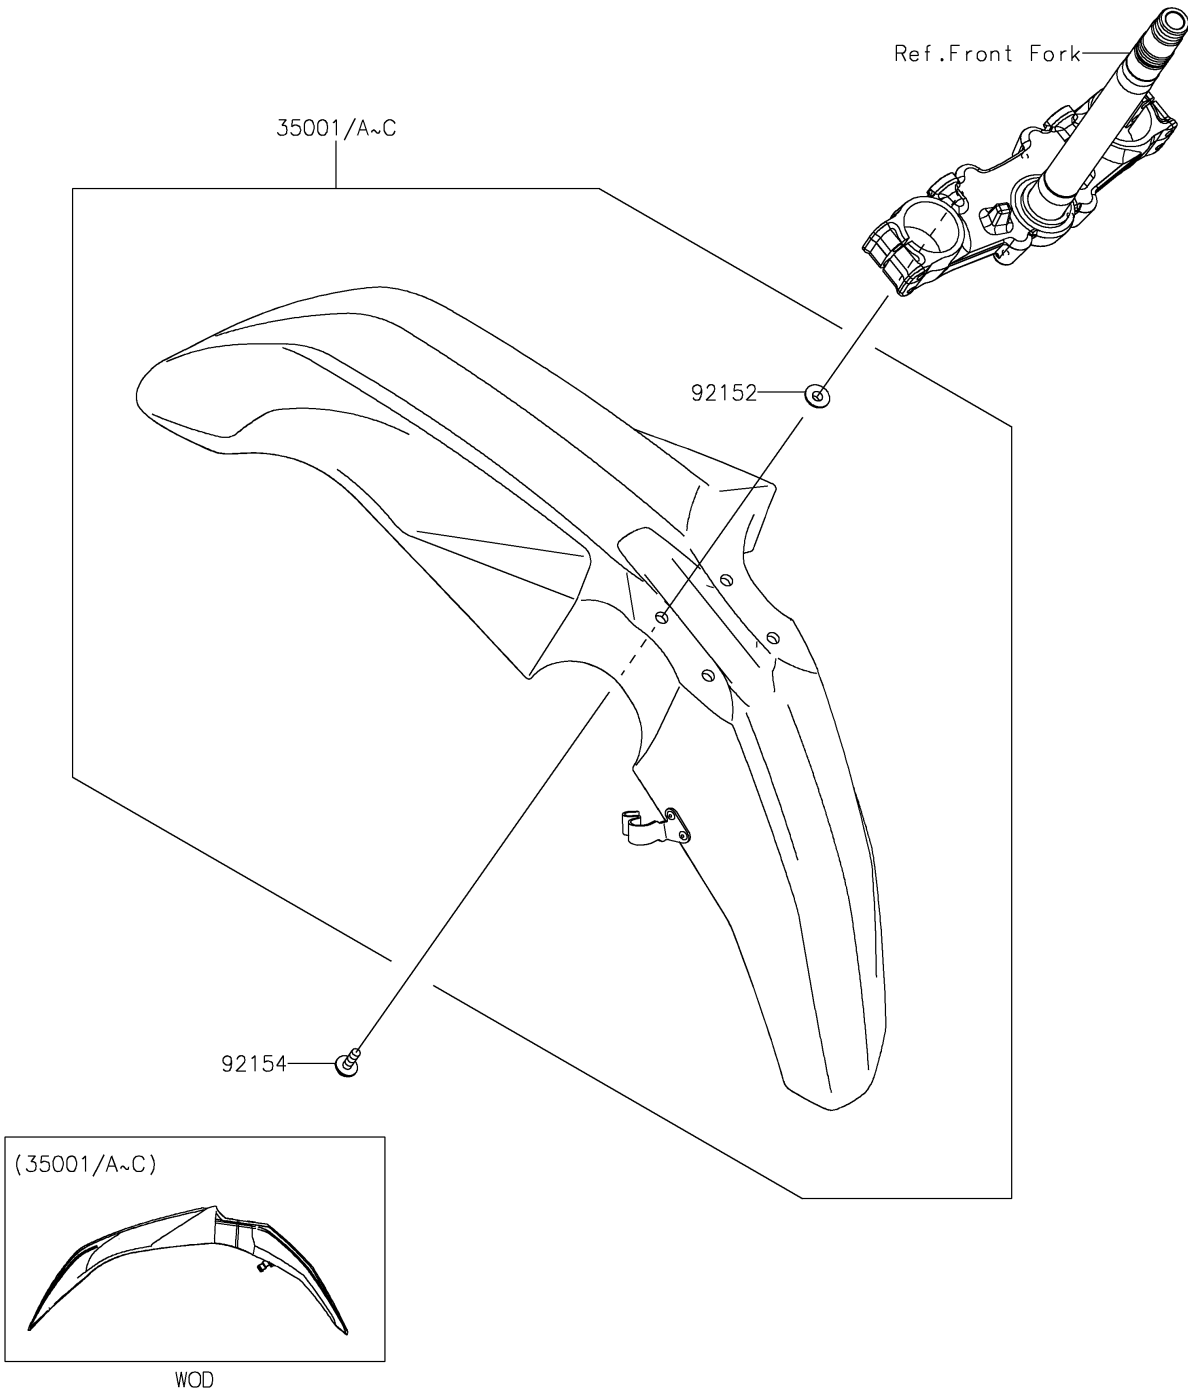

2025 KLR650 S ABS PARTS DIAGRAM

Front Fender(s)

F2171

2025 KLR650 S ABS PARTS LIST

Front Fender(s)

ITEM NAME	PART NUMBER	QUANTITY
FENDER-ASSY-FRONT,B.WHITE (Ref # 35001)	35001-0083-266	1
FENDER-ASSY-FRONT,EBONY (Ref # 35001B)	35001-0083-6C	1
COLLAR (Ref # 92152)	92152-0427	4
BOLT,FLANGED,6X20 (Ref # 92154)	92154-0392	4