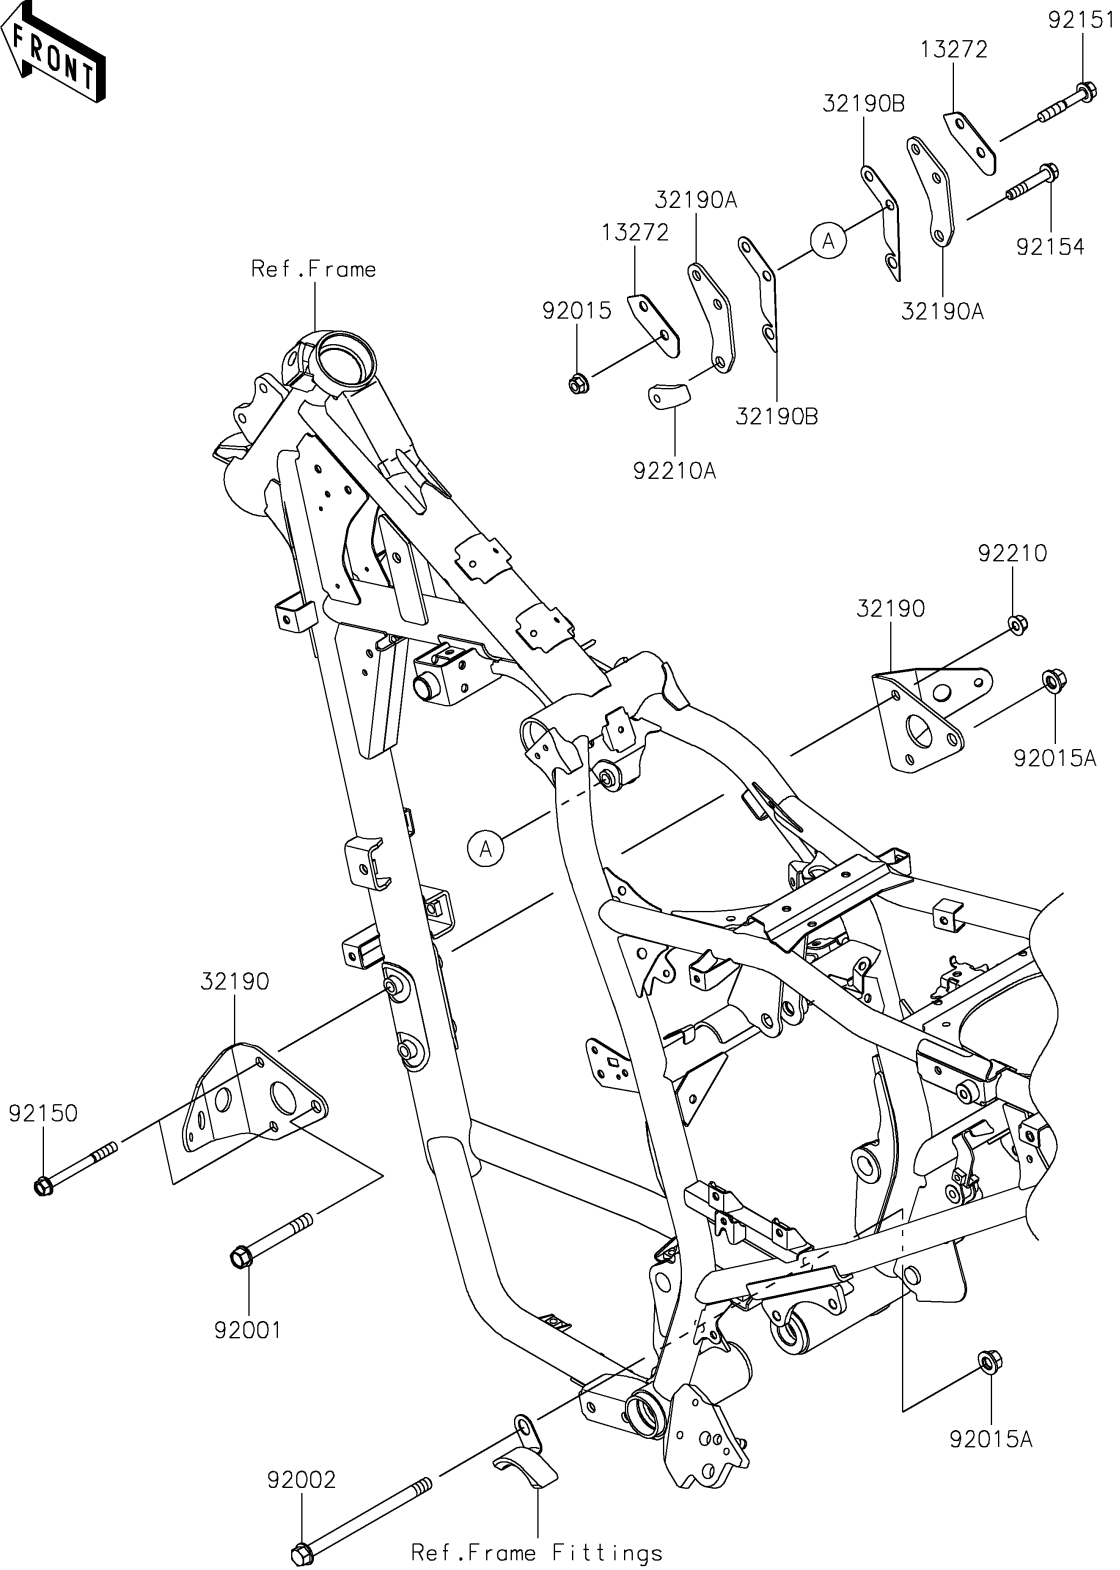

2025 KLR650 S ABS PARTS DIAGRAM

Engine Mount

F2122

2025 KLR650 S ABS PARTS LIST

Engine Mount

ITEM NAME	PART NUMBER	QUANTITY
PLATE (Ref # 13272)	13272-3910	2
BRACKET-ENGINE,LWR (Ref # 32190)	32190-0858	2
BRACKET-ENGINE,UPP (Ref # 32190A)	32190-0859	2
BRACKET-ENGINE (Ref # 32190B)	32190-0860	2
BOLT,10X75 (Ref # 92001)	92001-4021	1
BOLT,10X145 (Ref # 92002)	92002-1348	1
NUT,FLANGED,8MM (Ref # 92015)	92015-1406	2
NUT,FLANGED,10MM (Ref # 92015A)	92015-1415	2
BOLT,8X80 (Ref # 92150)	92150-1162	2
BOLT,8X50 (Ref # 92151)	92151-1463	2
BOLT,FLANGED,8X45 (Ref # 92154)	92154-3733	1
NUT,FLANGED,LOCK,8MM (Ref # 92210)	92210-0159	2
NUT,PLATE,8MM (Ref # 92210A)	92210-0608	1