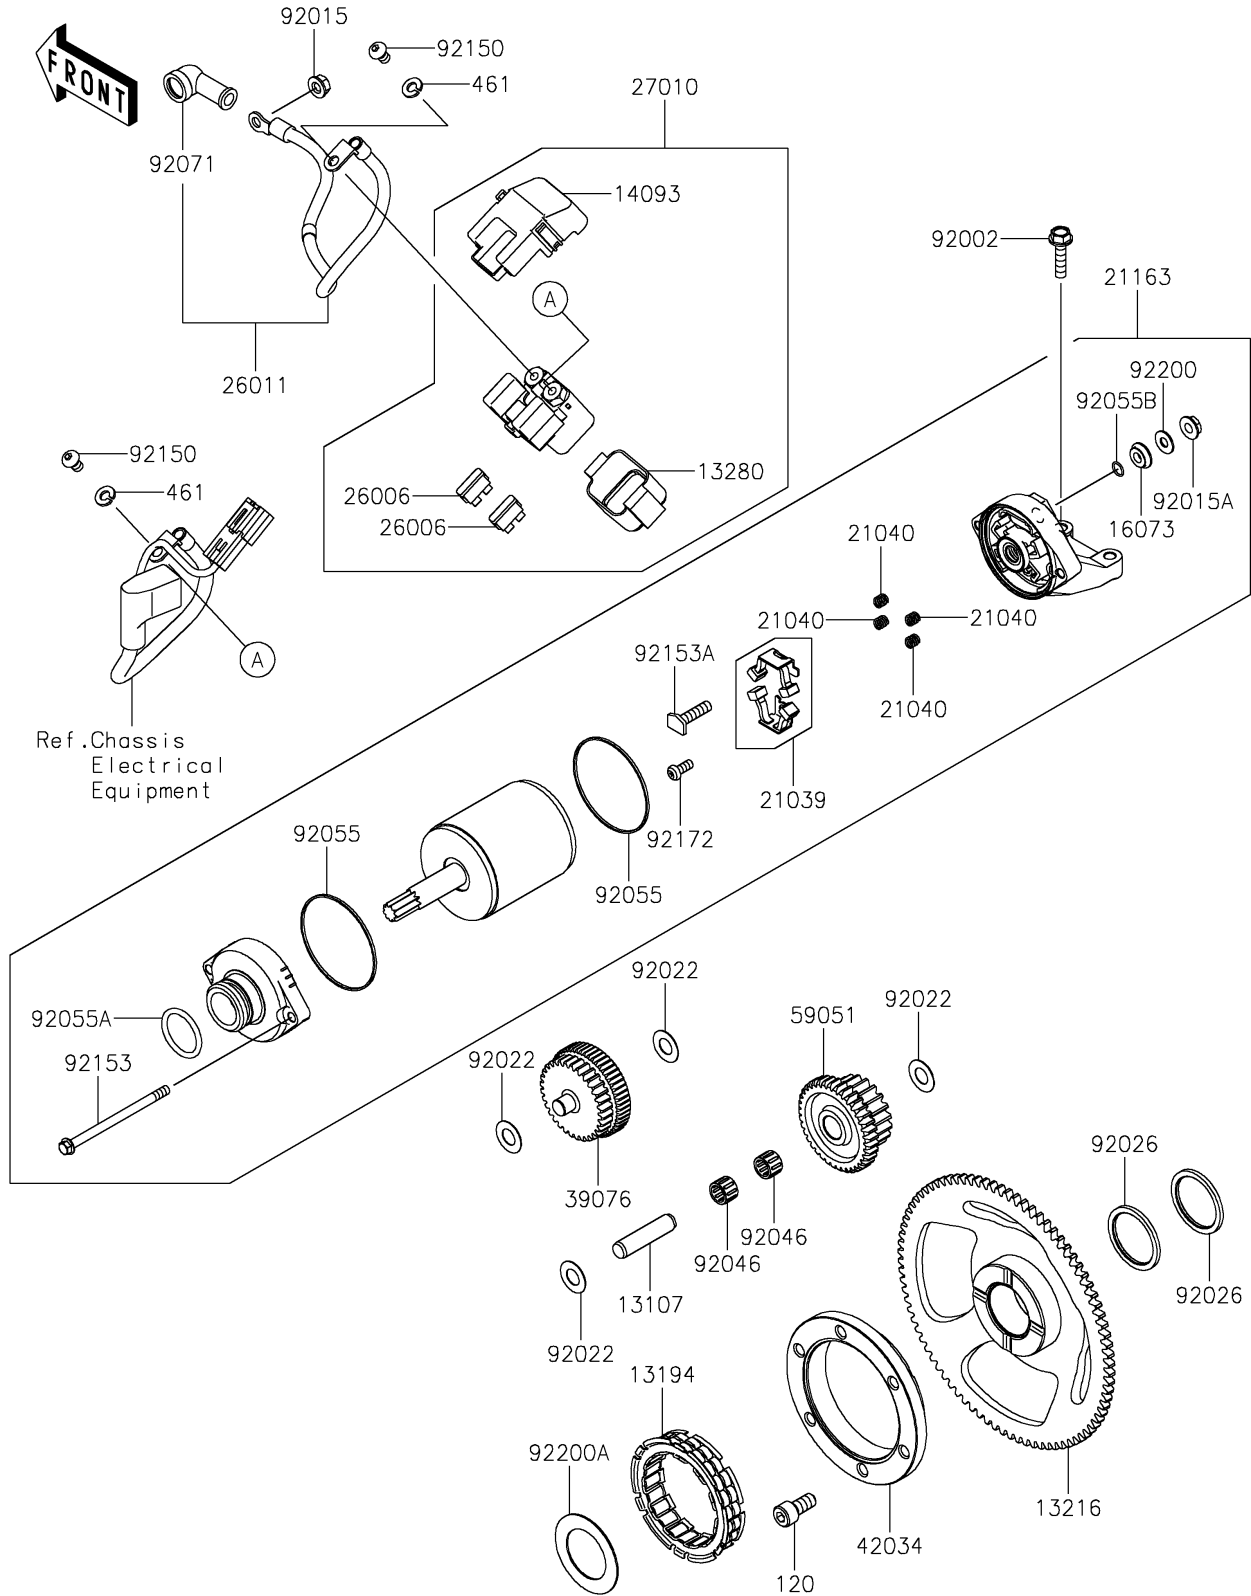

2023 KLR® 650 S PARTS DIAGRAM

Starter Motor

E1840

2023 KLR® 650 S PARTS LIST

Starter Motor

ITEM NAME	PART NUMBER	QUANTITY
SHAFT,IDLER (Ref # 13107)	13107-1135	1
CLUTCH-ONEWAY (Ref # 13194)	13194-1089	1
GEAR-COMP,ONEWAY CLUTCH (Ref # 13216)	13216-0044	1
HOLDER (Ref # 13280)	13280-0710	1
COVER (Ref # 14093)	14093-0199	1
INSULATOR (Ref # 16073)	16073-0053	1
BRUSH,CARBON (Ref # 21039)	21039-0004	1
SPRING-BRUSH (Ref # 21040)	21040-0003	4
STARTER-ELECTRIC (Ref # 21163)	21163-0790	1
FUSE,BLADE,30A,GREEN (Ref # 26006)	26006-1006	2
WIRE-LEAD,STARTER (Ref # 26011)	26011-1938	1
SWITCH,MAGNETIC (Ref # 27010)	27010-0948	1
LIMITER,STARTER IDLE GEAR (Ref # 39076)	39076-0021	1
COUPLING (Ref # 42034)	42034-1094	1
GEAR-SPUR,20T & 37T (Ref # 59051)	59051-1133	1
BOLT,FLANGED,6X25 (Ref # 92002)	92002-1086	2
NUT,FLANGED,6MM (Ref # 92015)	92015-1367	1
NUT,STARTER MOTOR (Ref # 92015A)	92015-1476	1
WASHER,10.2X20X0.5 (Ref # 92022)	92022-1649	4
SPACER (Ref # 92026)	92026-1474	2
BEARING-NEEDLE,K10X14X10 (Ref # 92046)	92046-1134	2
RING-O (Ref # 92055)	92055-0136	2
RING-O (Ref # 92055A)	92055-1276	1
RING-O,4.5X2.0 (Ref # 92055B)	92055-1370	1
GROMMET (Ref # 92071)	92071-0705	1
BOLT,6X10 (Ref # 92150)	92150-1577	2
BOLT (Ref # 92153)	92153-1850	2
BOLT (Ref # 92153A)	92153-1866	1
SCREW (Ref # 92172)	92172-0334	1

2023 KLR® 650 S PARTS LIST

Starter Motor

ITEM NAME	PART NUMBER	QUANTITY
WASHER (Ref # 92200)	92200-0386	1
WASHER,32.2X50 (Ref # 92200A)	92200-0555	1
BOLT-SOCKET,8X18 (Ref # 120)	120CA0818	6
WASHER-SPRING,6MM (Ref # 461)	461DB0600	2