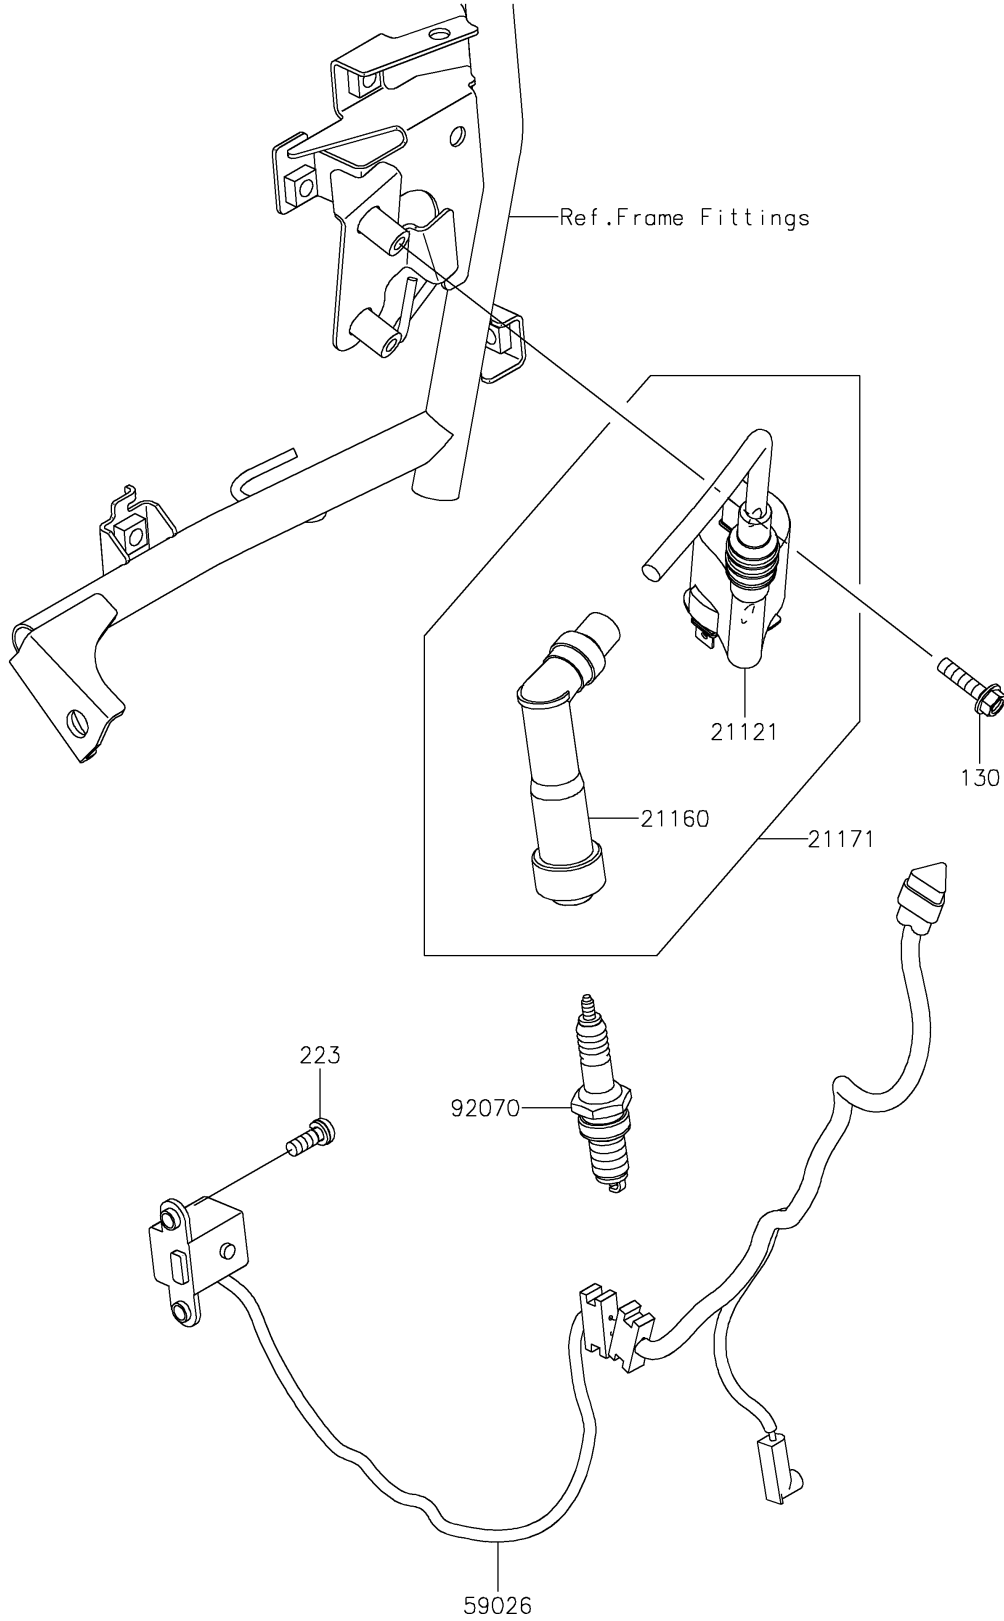

2025 KLR650 S ABS PARTS DIAGRAM

Ignition System

E1830

2025 KLR650 S ABS PARTS LIST

Ignition System

ITEM NAME	PART NUMBER	QUANTITY
COIL-IGNITION (Ref # 21121)	21121-0740	1
CAP-ASSY-PLUG (Ref # 21160)	21160-0019	1
COIL-ASSY-IGNITION (Ref # 21171)	21171-0789	1
COIL-PULSING (Ref # 59026)	59026-0563	1
PLUG-SPARK,DPR8EA-9(NGK) (Ref # 92070)	92070-1065	1
BOLT-FLANGED,5X20 (Ref # 130)	130BA0520	2
SCREW-PAN-WS-CROS,5X14 (Ref # 223)	223AA0514	2