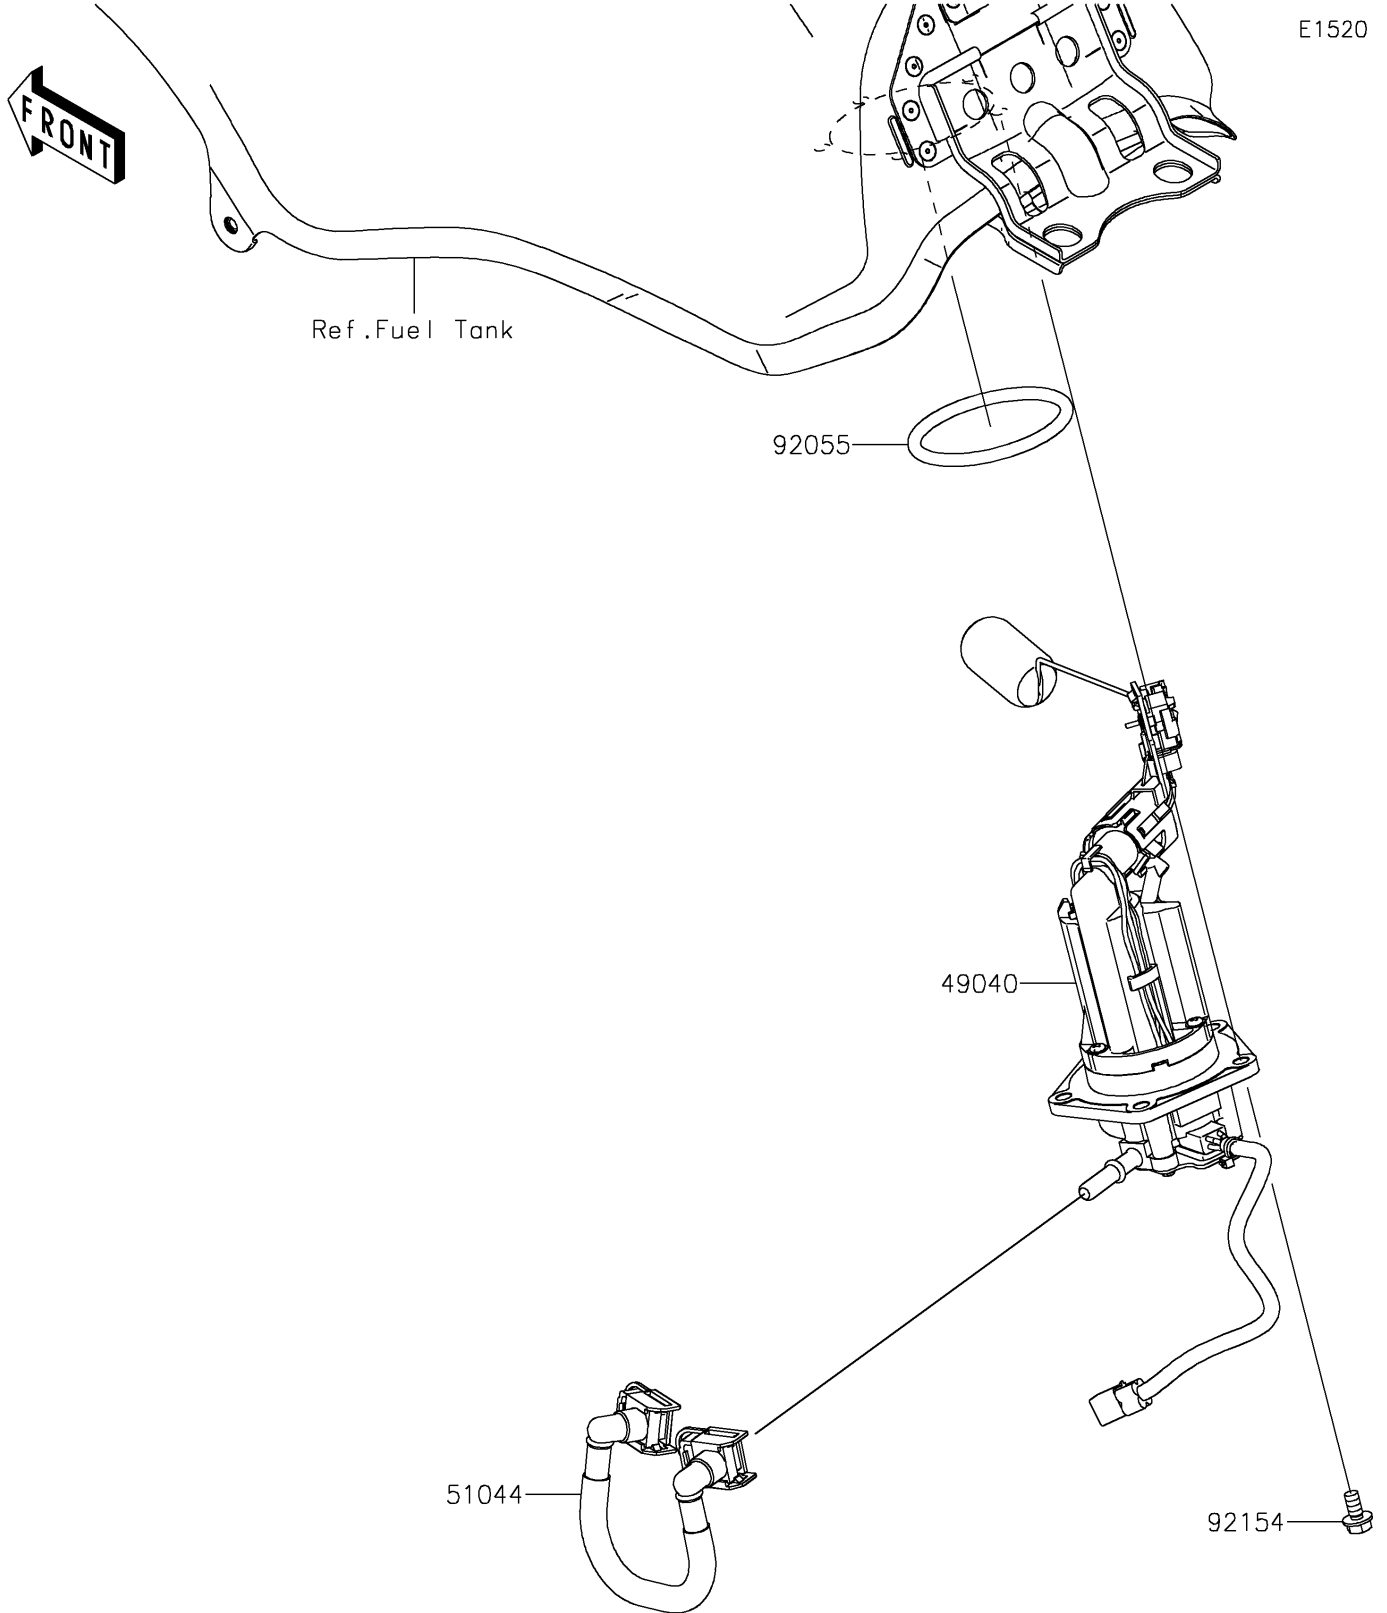

2025 KLR650 S ABS PARTS DIAGRAM

Fuel Pump

E1520

2025 KLR650 S ABS PARTS LIST

Fuel Pump

ITEM NAME	PART NUMBER	QUANTITY
PUMP-FUEL (Ref # 49040)	49040-0799	1
TUBE-ASSY,FUEL (Ref # 51044)	51044-0961	1
RING-O,64.6X5.7 (Ref # 92055)	92055-0185	1
BOLT,FLANGED,6X12 (Ref # 92154)	92154-1848	5