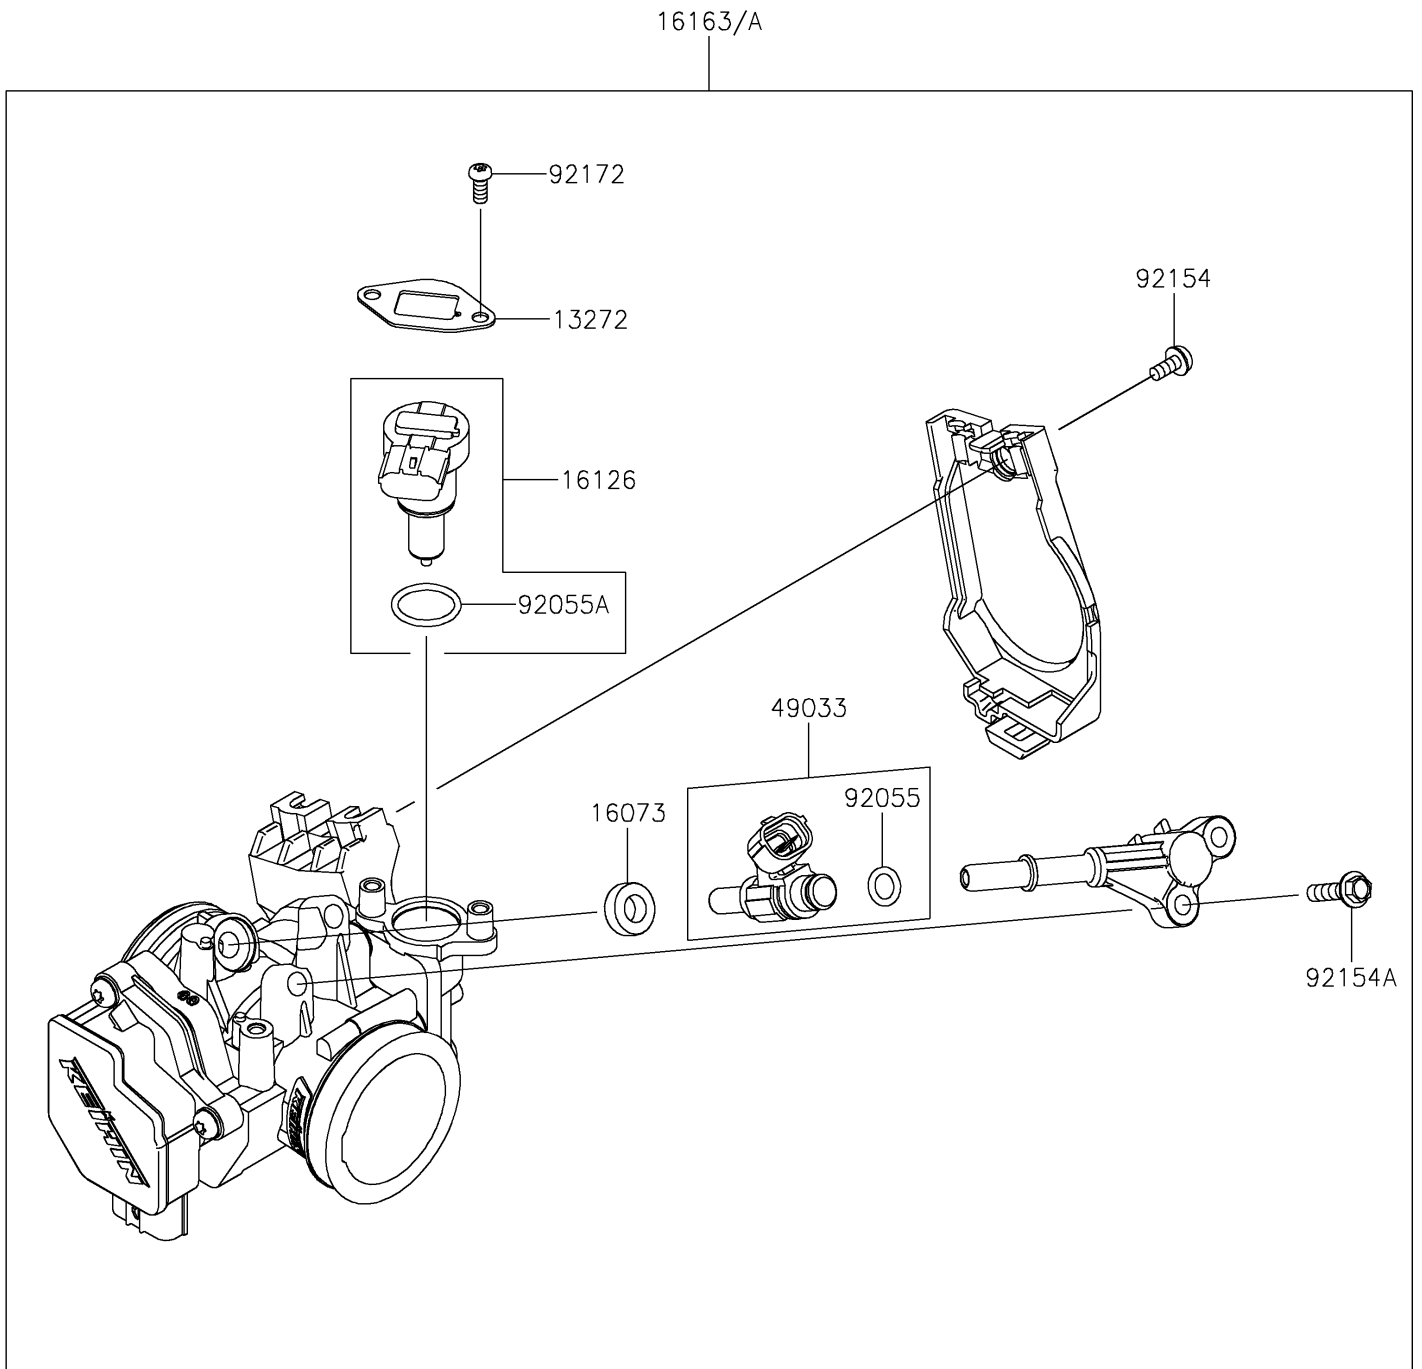

2025 KLR650 S ABS PARTS DIAGRAM

Throttle

E1510

2025 KLR650 S ABS PARTS LIST

Throttle

ITEM NAME	PART NUMBER	QUANTITY
PLATE (Ref # 13272)	13272-1862	1
INSULATOR (Ref # 16073)	16073-0129	1
VALVE,ISC (Ref # 16126)	16126-0768	1
NOZZLE-INJECTION (Ref # 49033)	49033-0578	1
RING-O,INJECTION NOZZLE (Ref # 92055)	92055-0124	1
RING-O (Ref # 92055A)	92055-0826	1
BOLT (Ref # 92154)	92154-0133	1
BOLT,FLANGED,5X20 (Ref # 92154A)	92154-1559	2
SCREW,TORX (Ref # 92172)	92172-0903	2