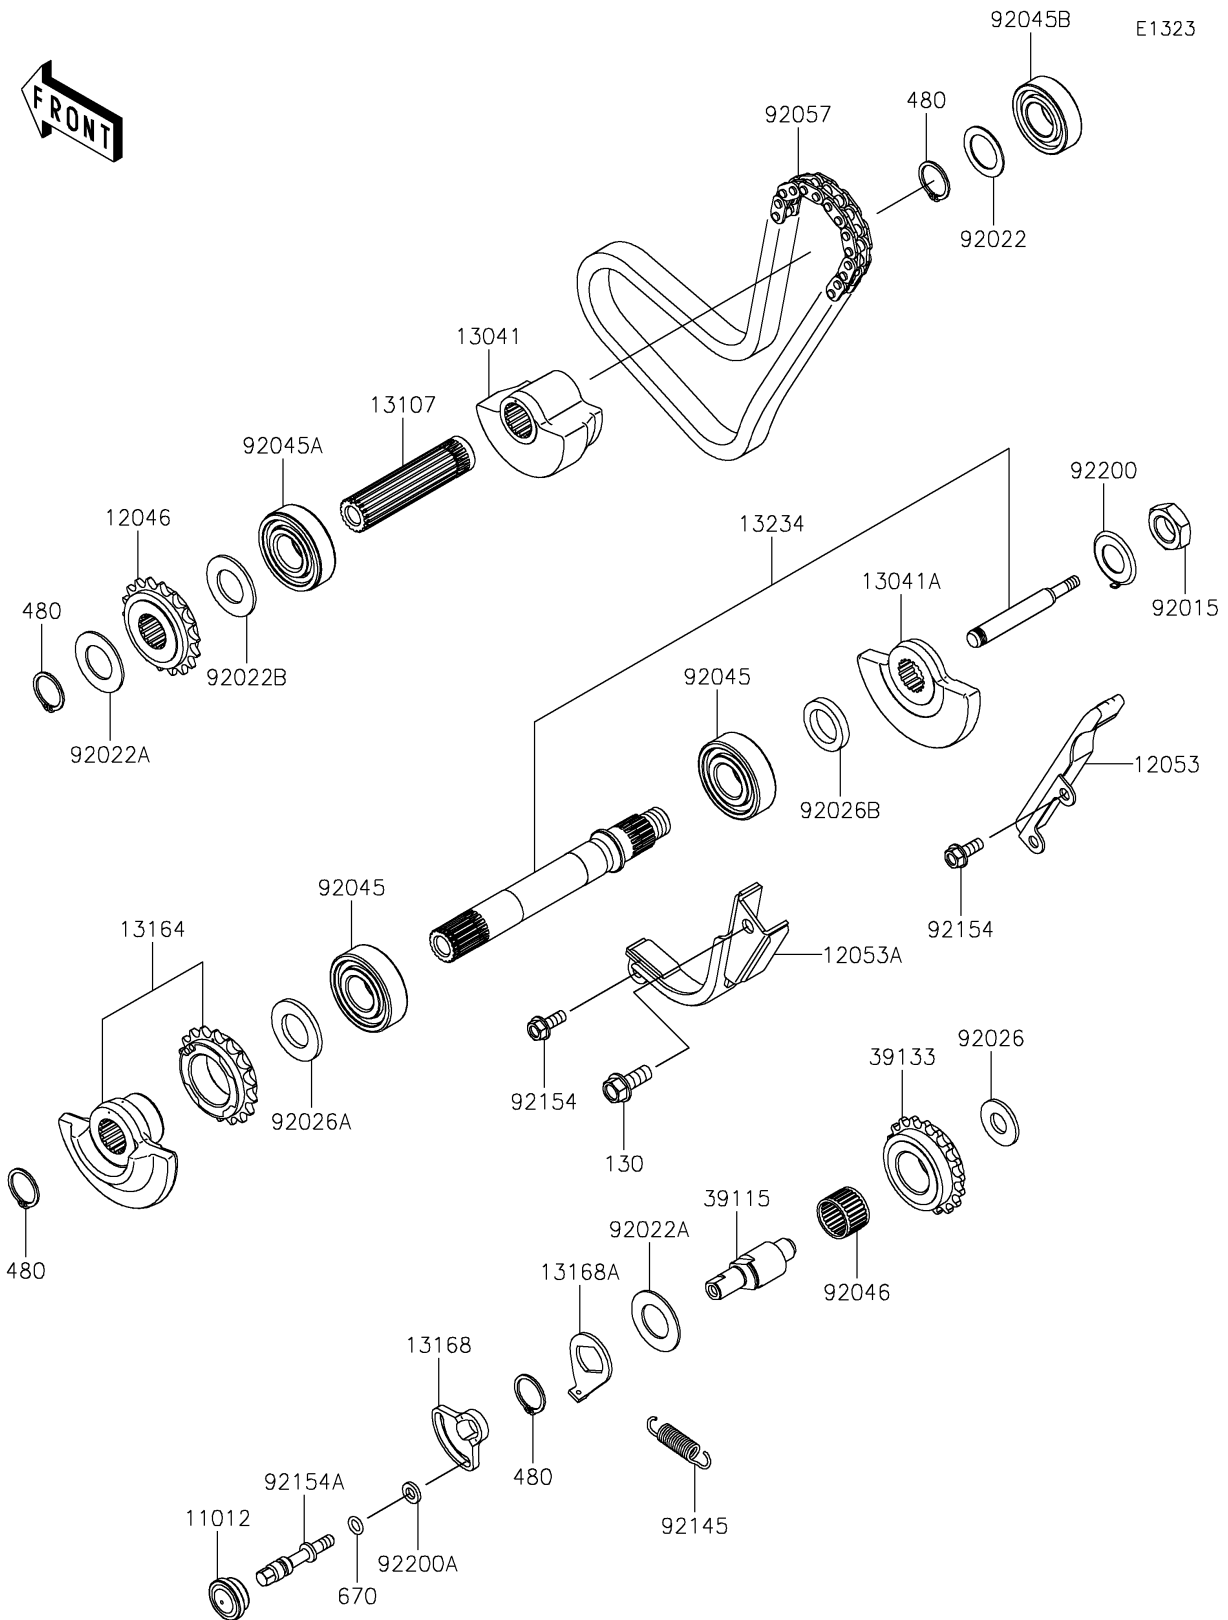

2025 KLR650 S ABS PARTS DIAGRAM

Balancer

2025 KLR650 S ABS PARTS LIST

Balancer

ITEM NAME	PART NUMBER	QUANTITY
CAP (Ref # 11012)	11012-1369	1
SPROCKET,BALANCER,18T (Ref # 12046)	12046-1165	1
GUIDE-CHAIN,RR (Ref # 12053)	12053-1111	1
GUIDE-CHAIN,FR (Ref # 12053A)	12053-1175	1
BALANCER,RR (Ref # 13041)	13041-0032	1
BALANCER,FR,RH (Ref # 13041A)	13041-0034	1
SHAFT,BALANCER,RR (Ref # 13107)	13107-1104	1
BALANCER-COMP,FR,LH (Ref # 13164)	13164-0002	1
LEVER,IDLER SHAFT (Ref # 13168)	13168-0184	1
LEVER (Ref # 13168A)	13168-0911	1
SHAFT-COMP,BALANCER,FR (Ref # 13234)	13234-0035	1
SHAFT-IDLER (Ref # 39115)	39115-0022	1
SPROCKET-IDLER,IDLER (Ref # 39133)	39133-1060	1
NUT,16MM (Ref # 92015)	92015-1477	1
WASHER,20.5X30X1,STEEL (Ref # 92022)	92022-112	1
WASHER,20.3X36X1.5 (Ref # 92022A)	92022-1489	2
WASHER,20.2X36X2 (Ref # 92022B)	92022-1880	1
SPACER,12.2X27X2.3 (Ref # 92026)	92026-0151	1
SPACER,20.2X36X3 (Ref # 92026A)	92026-0155	1
SPACER,20.2X30X5 (Ref # 92026B)	92026-1245	1
BEARING-BALL,20X47X14 (Ref # 92045)	92045-0070	2
BEARING-BALL (Ref # 92045A)	92045-0071	1
BEARING-BALL,20X42X12 (Ref # 92045B)	92045-0072	1
BEARING-NEEDLE (Ref # 92046)	92046-0640	1
CHAIN,BALANCER,BF06HX70L (Ref # 92057)	92057-0888	1
SPRING (Ref # 92145)	92145-0529	1
BOLT,FLANGED,6X16 (Ref # 92154)	92154-1428	3
BOLT,IDLER LEVER (Ref # 92154A)	92154-4358	1
WASHER (Ref # 92200)	92200-0558	1

2025 KLR650 S ABS PARTS LIST

Balancer

ITEM NAME	PART NUMBER	QUANTITY
WASHER,6.5X12X2.0 (Ref # 92200A)	92200-1263	1
BOLT-FLANGED,8X20 (Ref # 130)	130CA0820	1
CIRCLIP-TYPE-C,20MM (Ref # 480)	480J2000	4
O RING,7MM (Ref # 670)	670B1507	1