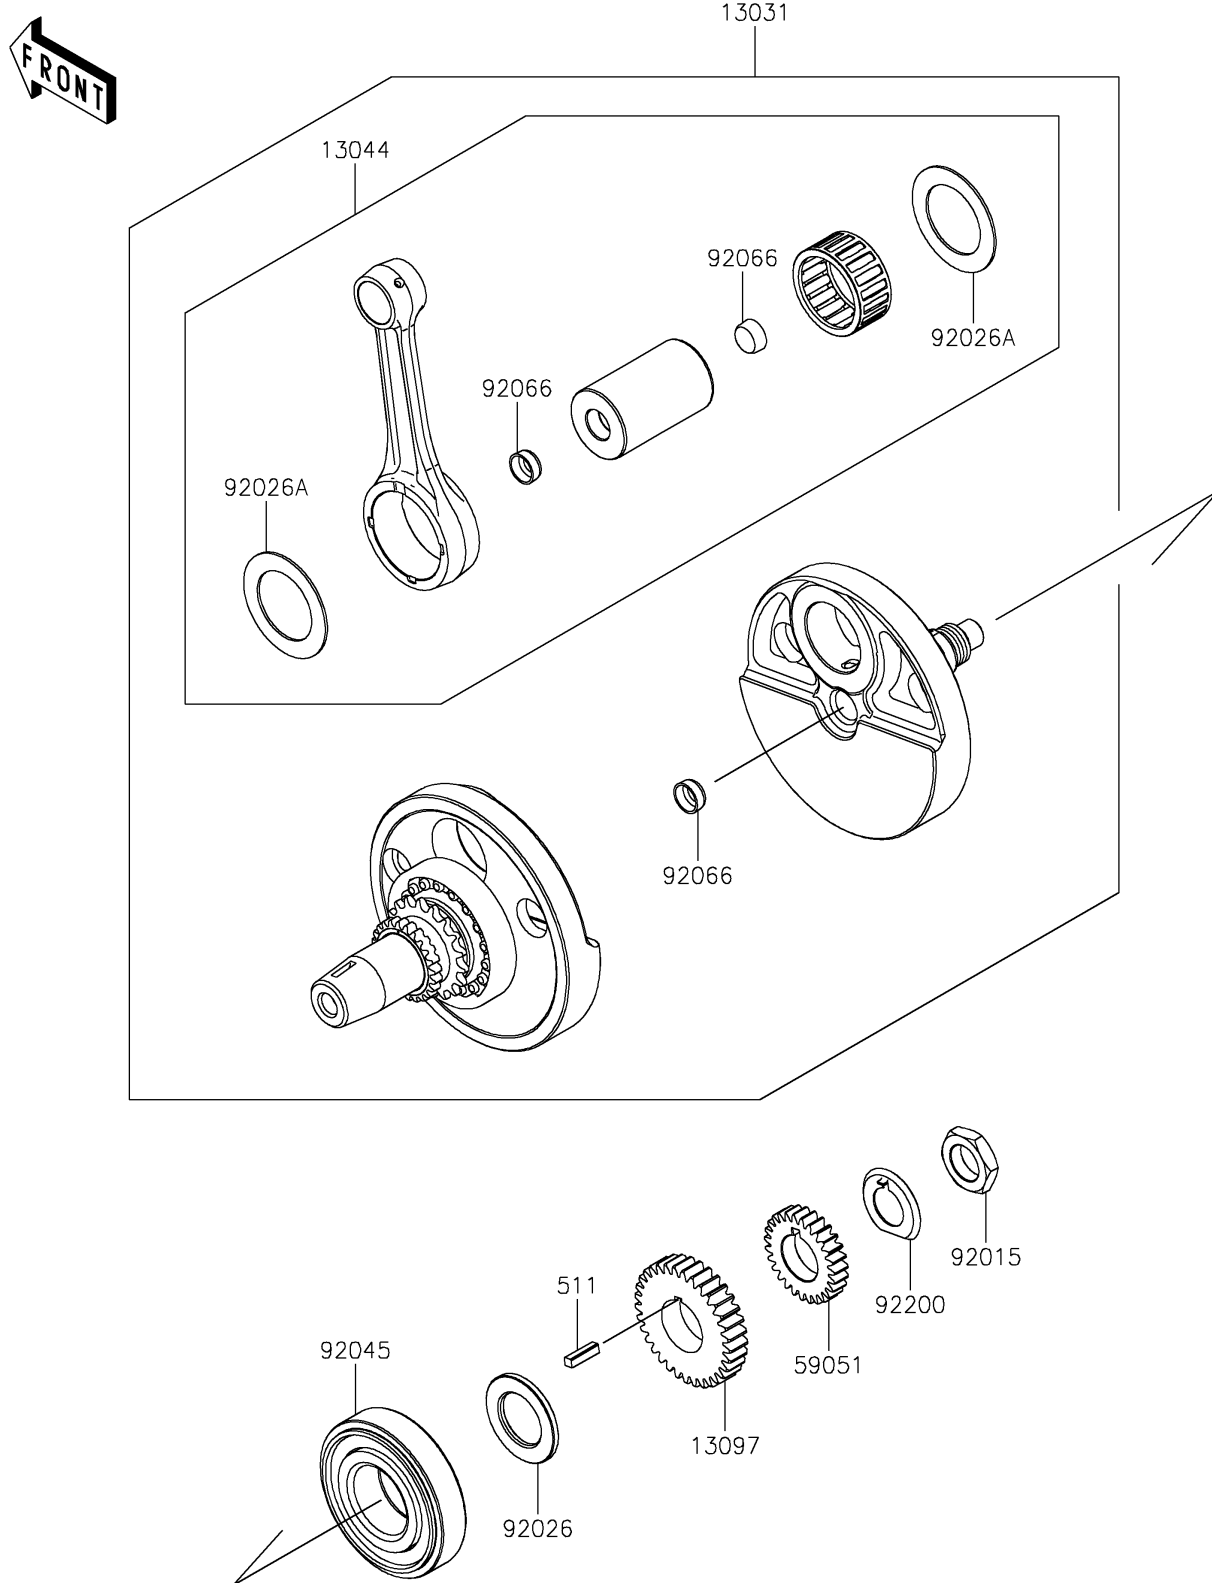

2025 KLR650 S ABS PARTS DIAGRAM

Crankshaft

E1321

2025 KLR650 S ABS PARTS LIST

Crankshaft

ITEM NAME	PART NUMBER	QUANTITY
CRANKSHAFT-COMP (Ref # 13031)	13031-0977	1
SET-CONNECTING ROD (Ref # 13044)	13044-5089	1
GEAR-PRIMARY SPUR,33T (Ref # 13097)	13097-1333	1
GEAR-SPUR,27T (Ref # 59051)	59051-1145	1
NUT,22MM (Ref # 92015)	92015-1890	1
SPACER (Ref # 92026)	92026-0150	1
SPACER,40X60X1.5 (Ref # 92026A)	92026-0152	2
BEARING-BALL,40X90X23 (Ref # 92045)	92045-0065	1
PLUG (Ref # 92066)	92066-1154	3
WASHER (Ref # 92200)	92200-0557	1
KEY-SUNK (Ref # 511)	511A0520	1