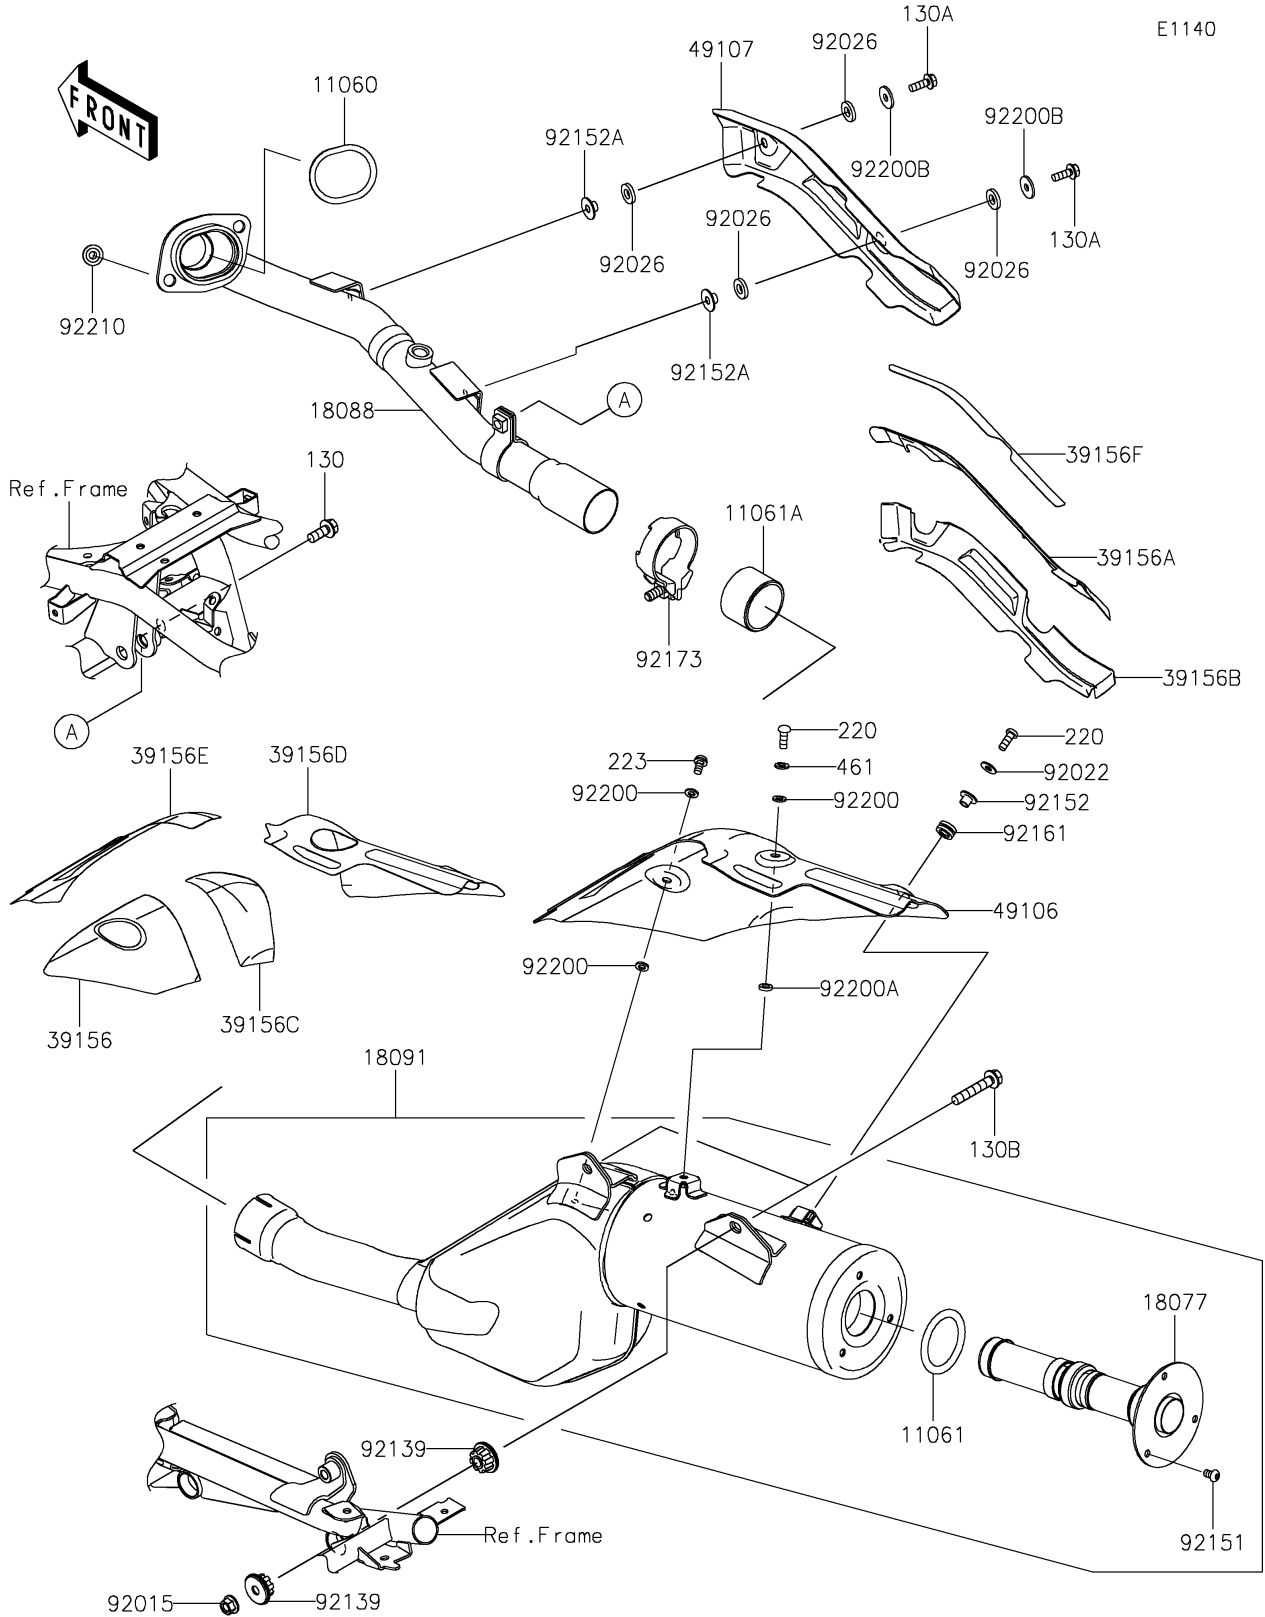

# 2025 KLR650 S ABS PARTS DIAGRAM

Muffler(s)

E1140

## 2025 KLR650 S ABS PARTS LIST

### Muffler(s)

ITEM NAME	PART NUMBER	QUANTITY
GASKET,EXHAUST PIPE HOLDER (Ref # 11060)	11060-1108	1
GASKET (Ref # 11061)	11061-1345	1
GASKET,EXHAUST PIPE CONNECTING (Ref # 11061A)	11061-1411	1
ARRESTER-SPARK (Ref # 18077)	18077-0050	1
PIPE-EXHAUST (Ref # 18088)	18088-1665	1
BODY-COMP-MUFFLER (Ref # 18091)	18091-1268	1
PAD,MUFFLER COVER,FR (Ref # 39156)	39156-2693	1
PAD,EXHAUST PIPE COVER,CNT (Ref # 39156A)	39156-2698	1
PAD,EXHAUST PIPE COVER,LWR (Ref # 39156B)	39156-2699	1
PAD,MUFFLER COVER,CNT (Ref # 39156C)	39156-2738	1
PAD,MUFFLER COVER,RR (Ref # 39156D)	39156-2773	1
PAD,MUFFLER COVER,UPP (Ref # 39156E)	39156-2774	1
PAD,EXHAUST PIPE COVER,UPP (Ref # 39156F)	39156-2798	1
COVER-MUFFLER (Ref # 49106)	49106-0857	1
COVER-EXHAUST PIPE (Ref # 49107)	49107-0849	1
NUT,8MM (Ref # 92015)	92015-1402	2
WASHER,6.2X15X1.2 (Ref # 92022)	92022-2373	1
SPACER,8.7X18X3 (Ref # 92026)	92026-0919	4
BUSHING (Ref # 92139)	92139-1116	4
BOLT,SOCKET,6X10 (Ref # 92151)	92151-1449	3
COLLAR (Ref # 92152)	92152-2837	1
COLLAR (Ref # 92152A)	92152-2862	2
DAMPER (Ref # 92161)	92161-2434	1
CLAMP (Ref # 92173)	92173-2463	1
WASHER,6.2X11.5X1.5 (Ref # 92200)	92200-2496	3
WASHER,6.2X11.5X2.5 (Ref # 92200A)	92200-2511	1
WASHER,6.5X20X2 (Ref # 92200B)	92200-2529	2
NUT,8MM (Ref # 92210)	92210-1114	2
BOLT-FLANGED,8X20 (Ref # 130)	130BD0820	1

## 2025 KLR650 S ABS PARTS LIST

Muffler(s)

ITEM NAME	PART NUMBER	QUANTITY
BOLT-FLANGED,6X18 (Ref # 130A)	130CB0618	2
BOLT-FLANGED (Ref # 130B)	130CC0845	2
SCREW-PAN-CROS,6X16 (Ref # 220)	220AB0616	2
SCREW-PAN-WS-CROS,6X12 (Ref # 223)	223AB0612	1
WASHER-SPRING,6MM (Ref # 461)	461DB0600	1