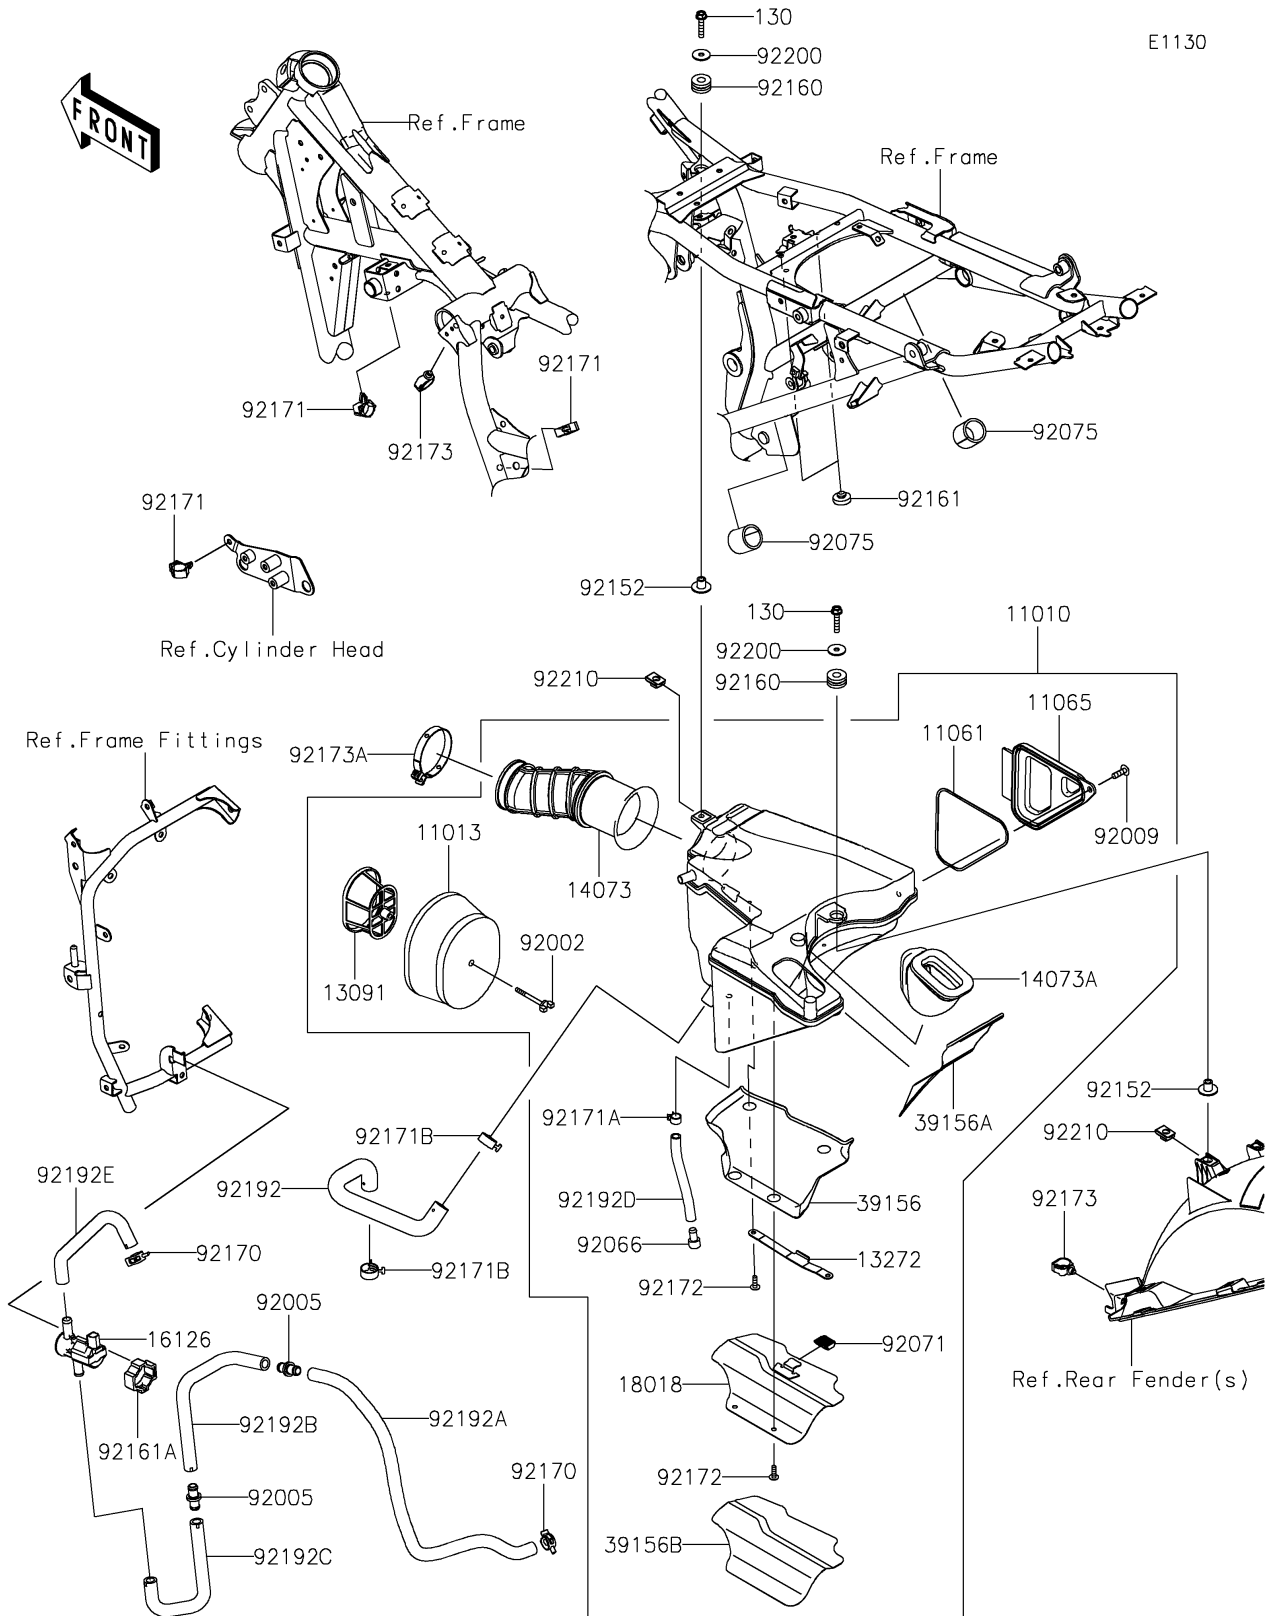

2025 KLR650 S ABS PARTS DIAGRAM

Air Cleaner

2025 KLR650 S ABS PARTS LIST

Air Cleaner

ITEM NAME	PART NUMBER	QUANTITY
FILTER-ASSY-AIR (Ref # 11010)	11010-1805	1
ELEMENT-AIR FILTER (Ref # 11013)	11013-1152	1
GASKET (Ref # 11061)	11061-1393	1
CAP (Ref # 11065)	11065-1373	1
HOLDER (Ref # 13091)	13091-1473	1
PLATE (Ref # 13272)	13272-3875	1
DUCT (Ref # 14073)	14073-0993	1
DUCT (Ref # 14073A)	14073-0994	1
VALVE,AIR SWITCHING (Ref # 16126)	16126-0033	1
PLATE-HEAT GUARD (Ref # 18018)	18018-0641	1
PAD (Ref # 39156)	39156-2760	1
PAD (Ref # 39156A)	39156-2761	1
PAD (Ref # 39156B)	39156-2793	1
BOLT (Ref # 92002)	92002-1904	1
FITTING (Ref # 92005)	92005-1379	2
SCREW (Ref # 92009)	92009-1460	1
PLUG,DRAIN,8.5X15 (Ref # 92066)	92066-0127	1
GROMMET (Ref # 92071)	92071-0786	1
DAMPER,25X31X30 (Ref # 92075)	92075-1906	2
COLLAR,6.5X10.5X13.1 (Ref # 92152)	92152-0547	2
DAMPER (Ref # 92160)	92160-1162	2
DAMPER (Ref # 92161)	92161-0336	2
DAMPER,ASWV (Ref # 92161A)	92161-0499	1
CLAMP (Ref # 92170)	92170-1118	2
CLAMP,BRAKE HOSE (Ref # 92171)	92171-0316	3
CLAMP,12MM (Ref # 92171A)	92171-1870	1
CLAMP (Ref # 92171B)	92171-1890	2
SCREW,TAPPING,5X16 (Ref # 92172)	92172-0280	4
CLAMP,HOLDER CLIP (Ref # 92173)	92173-0868	2

2025 KLR650 S ABS PARTS LIST

Air Cleaner

ITEM NAME	PART NUMBER	QUANTITY
CLAMP,62MM (Ref # 92173A)	92173-0922	1
TUBE,BREATHER (Ref # 92192)	92192-2463	1
TUBE,FITTING-A/C (Ref # 92192A)	92192-2464	1
TUBE,FITTING-FITTING (Ref # 92192B)	92192-2465	1
TUBE,ASWV-FITTING (Ref # 92192C)	92192-2466	1
TUBE (Ref # 92192D)	92192-2493	1
TUBE,ASWV-REED VALVE (Ref # 92192E)	92192-2500	1
WASHER,6.5X22X1.6 (Ref # 92200)	92200-1087	2
NUT,6MM (Ref # 92210)	92210-0474	2
BOLT-FLANGED,6X30 (Ref # 130)	130BB0630	2